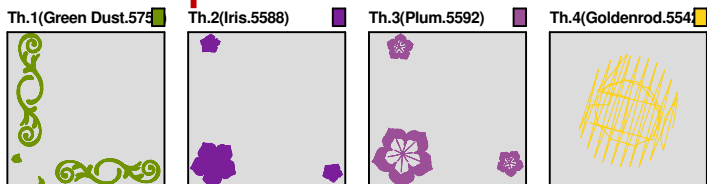

No.	Thread	Length(m)
1.	 Robison Anton Super Brite Poly.Green Dust.5757	11.24
2.	 Robison Anton Super Brite Poly.Iris.5588	2.23
3.	 Robison Anton Super Brite Poly.Plum.5592	4.10
4.	 Robison Anton Super Brite Poly.Goldenrod.5542	0.09

ZOOM 60%

Color Sequence:

Design Name: atwnls2177-5x7	Customer Name:	Machine Set: Default	
Size=121.7 mm x 127.0 mm (4.79 inch x 5.00 inch) Stitch No.=10172 ChangeColor No.=3 Trim No.=12			

No.	Thread	Length(m)
1.	 Robison Anton Super Brite Poly.Green Dust.5757	11.88
2.	 Robison Anton Super Brite Poly.Iris.5588	3.38
3.	 Robison Anton Super Brite Poly.Plum.5592	6.12
4.	 Robison Anton Super Brite Poly.Goldenrod.5542	0.12

ZOOM 85%

**Color Sequence:**

Design Name: atwnls2178-5x7	Customer Name:	Machine Set: Default	
Size=128.6 mm x 126.2 mm (5.06 inch x 4.97 inch) Stitch No.=14174 ChangeColor No.=3 Trim No.=3			

No.	Thread	Length(m)
1.	 Robison Anton Super Brite Poly.Green Dust.5757	12.86
2.	 Robison Anton Super Brite Poly.Iris.5588	10.95
3.	 Robison Anton Super Brite Poly.Plum.5592	15.00
4.	 Robison Anton Super Brite Poly.Goldenrod.5542	0.41

ZOOM 81%

**Color Sequence:**

Design Name: atwnls2179-5x7	Customer Name:	Machine Set: Default	
Size=129.0 mm x 126.2 mm (5.08 inch x 4.97 inch) Stitch No.=13298 ChangeColor No.=3 Trim No.=9			

**Design Note:**