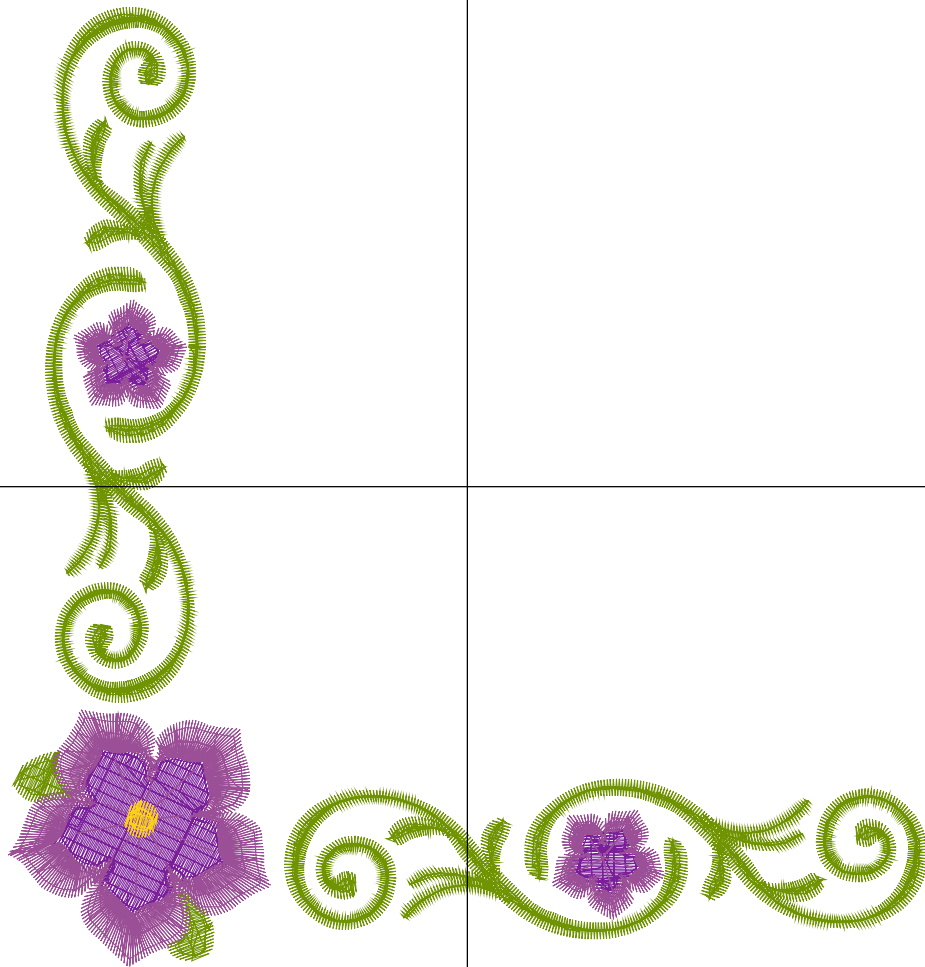

No.	Thread	Length(m)
1.	 Robison Anton Super Brite Poly.Green Dust.5757	11.24
2.	 Robison Anton Super Brite Poly.Iris.5588	2.23
3.	 Robison Anton Super Brite Poly.Plum.5592	4.10
4.	 Robison Anton Super Brite Poly.Goldenrod.5542	0.09

ZOOM 60%

Color Sequence:

Design Name: atwnls2177-5x7	Customer Name:	Machine Set: Default	
Size=121.7 mm x 127.0 mm (4.79 inch x 5.00 inch) Stitch No.=10172 ChangeColor No.=3 Trim No.=12			

No.	Thread	Length(m)
1.	 Robison Anton Super Brite Poly.Green Dust.5757	11.88
2.	 Robison Anton Super Brite Poly.Iris.5588	3.38
3.	 Robison Anton Super Brite Poly.Plum.5592	6.12
4.	 Robison Anton Super Brite Poly.Goldenrod.5542	0.12

ZOOM 85%

**Color Sequence:**

Design Name: atwnls2178-5x7	Customer Name:	Machine Set: Default	
Size=128.6 mm x 126.2 mm (5.06 inch x 4.97 inch) Stitch No.=14174 ChangeColor No.=3 Trim No.=3			

No.	Thread	Length(m)
1.	 Robison Anton Super Brite Poly.Green Dust.5757	12.86
2.	 Robison Anton Super Brite Poly.Iris.5588	10.95
3.	 Robison Anton Super Brite Poly.Plum.5592	15.00
4.	 Robison Anton Super Brite Poly.Goldenrod.5542	0.41

ZOOM 81%

**Color Sequence:**

Design Name: atwnls2179-5x7	Customer Name:	Machine Set: Default	
Size=129.0 mm x 126.2 mm (5.08 inch x 4.97 inch) Stitch No.=13298 ChangeColor No.=3 Trim No.=9			

**Design Note:**