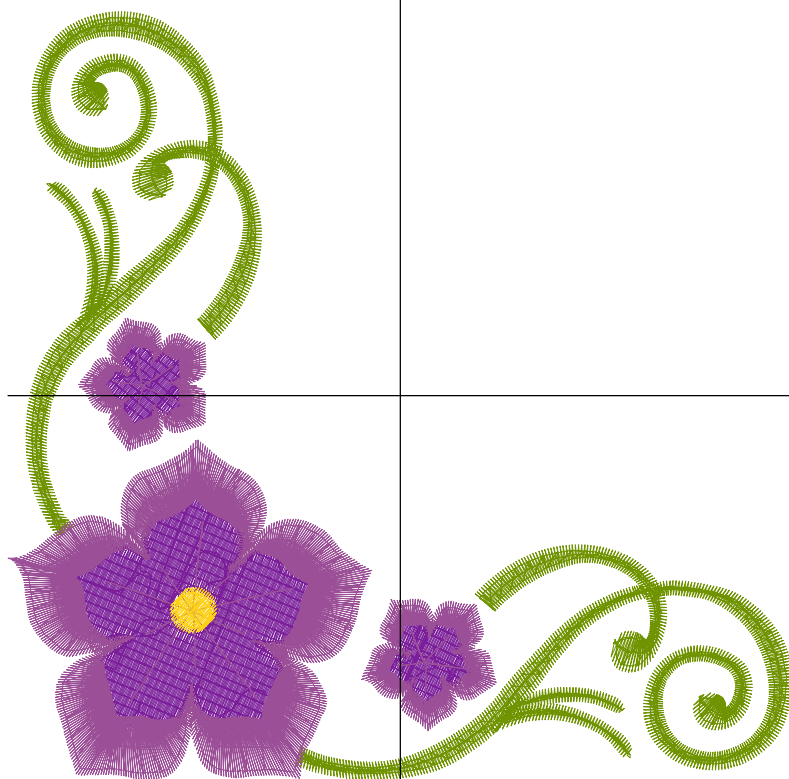

Design Name: atwnls2179-5x7	Customer Name:	Machine Set: Default	
Size=129.0 mm x 126.2 mm (5.08 inch x 4.97 inch) Stitch No.=13298 ChangeColor No.=3 Trim No.=9			

Design Note:

No.	Thread	Length(m)
1.	Robison Anton Super Brite Poly.Green Dust.5757	10.55
2.	Robison Anton Super Brite Poly.Iris.5588	9.39
3.	Robison Anton Super Brite Poly.Plum.5592	14.47
4.	Robison Anton Super Brite Poly.Goldenrod.5542	0.29

ZOOM 80%