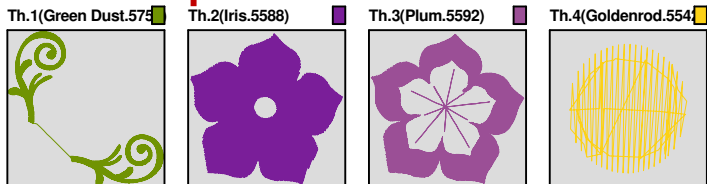

ZOOM 60%

Color Sequence:

Design Name: atwnls2177-5x7	Customer Name:	Machine Set: Default	
Size=121.7 mm x 127.0 mm (4.79 inch x 5.00 inch) Stitch No.=10172 ChangeColor No.=3 Trim No.=12			

No.	Thread	Length(m)
1.	 Robison Anton Super Brite Poly.Green Dust.5757	11.88
2.	 Robison Anton Super Brite Poly.Iris.5588	3.38
3.	 Robison Anton Super Brite Poly.Plum.5592	6.12
4.	 Robison Anton Super Brite Poly.Goldenrod.5542	0.12

ZOOM 85%

**Color Sequence:**

Design Name: atwnls2178-5x7	Customer Name:	Machine Set: Default	
Size=128.6 mm x 126.2 mm (5.06 inch x 4.97 inch) Stitch No.=14174 ChangeColor No.=3 Trim No.=3			

No.	Thread	Length(m)
1.	 Robison Anton Super Brite Poly.Green Dust.5757	12.86
2.	 Robison Anton Super Brite Poly.Iris.5588	10.95
3.	 Robison Anton Super Brite Poly.Plum.5592	15.00
4.	 Robison Anton Super Brite Poly.Goldenrod.5542	0.41

ZOOM 81%

**Color Sequence:**

Design Name: atwnls2179-5x7	Customer Name:	Machine Set: Default	
Size=129.0 mm x 126.2 mm (5.08 inch x 4.97 inch) Stitch No.=13298 ChangeColor No.=3 Trim No.=9			

**Design Note:**

No.	Thread	Length(m)
1.	 Robison Anton Super Brite Poly.Green Dust.5757	10.55
2.	 Robison Anton Super Brite Poly.Iris.5588	9.39
3.	 Robison Anton Super Brite Poly.Plum.5592	14.47
4.	 Robison Anton Super Brite Poly.Goldenrod.5542	0.29