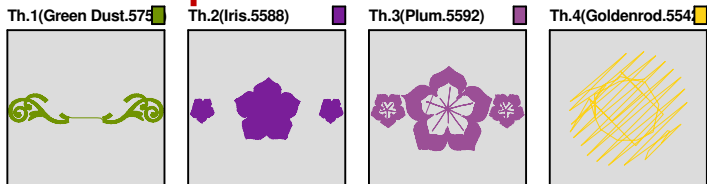

Design Name: atwnls2174-5x7	Customer Name:	Machine Set: Default	
Size=135.7 mm x 39.8 mm (5.34 inch x 1.57 inch) Stitch No.=7660 ChangeColor No.=3 Trim No.=13			

**Design Note:**

No.	Thread	Length(m)
1.	 Robison Anton Super Brite Poly.Green Dust.5757	5.12
2.	 Robison Anton Super Brite Poly.Iris.5588	4.70
3.	 Robison Anton Super Brite Poly.Plum.5592	7.88
4.	 Robison Anton Super Brite Poly.Goldenrod.5542	0.13

ZOOM 76%

**Color Sequence:**

Design Name: atwnls2175-5x7	Customer Name:	Machine Set: Default	
Size=125.8 mm x 44.2 mm (4.95 inch x 1.74 inch) Stitch No.=7506 ChangeColor No.=3 Trim No.=2			

No.	Thread	Length(m)
1.	 Robison Anton Super Brite Poly.Green Dust.5757	6.37
2.	 Robison Anton Super Brite Poly.Iris.5588	4.15
3.	 Robison Anton Super Brite Poly.Plum.5592	7.04
4.	 Robison Anton Super Brite Poly.Goldenrod.5542	0.18

ZOOM 83%

**Color Sequence:**

Design Name: atwnls2176-5x7	Customer Name:	Machine Set: Default	
Size=172.0 mm x 26.9 mm (6.77 inch x 1.06 inch) Stitch No.=9046 ChangeColor No.=3 Trim No.=18			

Design Note:

ZOOM 60%

Color Sequence:

Design Name: atwnls2177-5x7	Customer Name:	Machine Set: Default	
Size=121.7 mm x 127.0 mm (4.79 inch x 5.00 inch) Stitch No.=10172 ChangeColor No.=3 Trim No.=12			

No.	Thread	Length(m)
1.	 Robison Anton Super Brite Poly.Green Dust.5757	11.88
2.	 Robison Anton Super Brite Poly.Iris.5588	3.38
3.	 Robison Anton Super Brite Poly.Plum.5592	6.12
4.	 Robison Anton Super Brite Poly.Goldenrod.5542	0.12