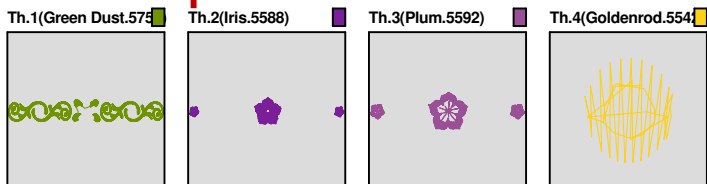

ZOOM 76%

**Color Sequence:**

Design Name: atwnls2175-5x7	Customer Name:	Machine Set: Default	
Size=125.8 mm x 44.2 mm (4.95 inch x 1.74 inch) Stitch No.=7506 ChangeColor No.=3 Trim No.=2			

No.	Thread	Length(m)
1.	 Robison Anton Super Brite Poly.Green Dust.5757	6.37
2.	 Robison Anton Super Brite Poly.Iris.5588	4.15
3.	 Robison Anton Super Brite Poly.Plum.5592	7.04
4.	 Robison Anton Super Brite Poly.Goldenrod.5542	0.18

ZOOM 83%

**Color Sequence:**

Design Name: atwnls2176-5x7	Customer Name:	Machine Set: Default	
Size=172.0 mm x 26.9 mm (6.77 inch x 1.06 inch) Stitch No.=9046 ChangeColor No.=3 Trim No.=18			

Design Note:

No.	Thread	Length(m)
1.	 Robison Anton Super Brite Poly.Green Dust.5757	11.24
2.	 Robison Anton Super Brite Poly.Iris.5588	2.23
3.	 Robison Anton Super Brite Poly.Plum.5592	4.10
4.	 Robison Anton Super Brite Poly.Goldenrod.5542	0.09

ZOOM 60%

Color Sequence:

Design Name: atwnls2177-5x7	Customer Name:	Machine Set: Default	
Size=121.7 mm x 127.0 mm (4.79 inch x 5.00 inch) Stitch No.=10172 ChangeColor No.=3 Trim No.=12			

No.	Thread	Length(m)
1.	 Robison Anton Super Brite Poly.Green Dust.5757	11.88
2.	 Robison Anton Super Brite Poly.Iris.5588	3.38
3.	 Robison Anton Super Brite Poly.Plum.5592	6.12
4.	 Robison Anton Super Brite Poly.Goldenrod.5542	0.12