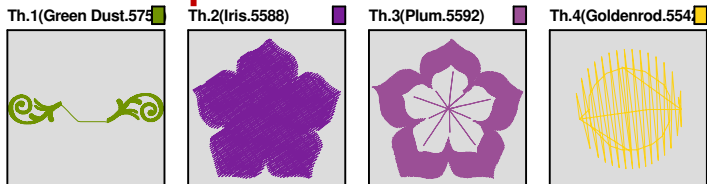

Design Name: atwnls2174-5x7	Customer Name:	Machine Set: Default	
Size=135.7 mm x 39.8 mm (5.34 inch x 1.57 inch) Stitch No.=7660 ChangeColor No.=3 Trim No.=13			

**Design Note:**

No.	Thread	Length(m)
1.	 Robison Anton Super Brite Poly.Green Dust.5757	5.12
2.	 Robison Anton Super Brite Poly.Iris.5588	4.70
3.	 Robison Anton Super Brite Poly.Plum.5592	7.88
4.	 Robison Anton Super Brite Poly.Goldenrod.5542	0.13

ZOOM 76%

**Color Sequence:**

Design Name: atwnls2175-5x7	Customer Name:	Machine Set: Default	
Size=125.8 mm x 44.2 mm (4.95 inch x 1.74 inch) Stitch No.=7506 ChangeColor No.=3 Trim No.=2			

No.	Thread	Length(m)
1.	 Robison Anton Super Brite Poly.Green Dust.5757	6.37
2.	 Robison Anton Super Brite Poly.Iris.5588	4.15
3.	 Robison Anton Super Brite Poly.Plum.5592	7.04
4.	 Robison Anton Super Brite Poly.Goldenrod.5542	0.18

ZOOM 83%

**Color Sequence:**

Design Name: atwnls2176-5x7	Customer Name:	Machine Set: Default	
Size=172.0 mm x 26.9 mm (6.77 inch x 1.06 inch) Stitch No.=9046 ChangeColor No.=3 Trim No.=18			

Design Note:

ZOOM 60%

Color Sequence:

Design Name: atwnls2177-5x7	Customer Name:	Machine Set: Default	
Size=121.7 mm x 127.0 mm (4.79 inch x 5.00 inch) Stitch No.=10172 ChangeColor No.=3 Trim No.=12			

No.	Thread	Length(m)
1.	 Robison Anton Super Brite Poly.Green Dust.5757	11.88
2.	 Robison Anton Super Brite Poly.Iris.5588	3.38
3.	 Robison Anton Super Brite Poly.Plum.5592	6.12
4.	 Robison Anton Super Brite Poly.Goldenrod.5542	0.12