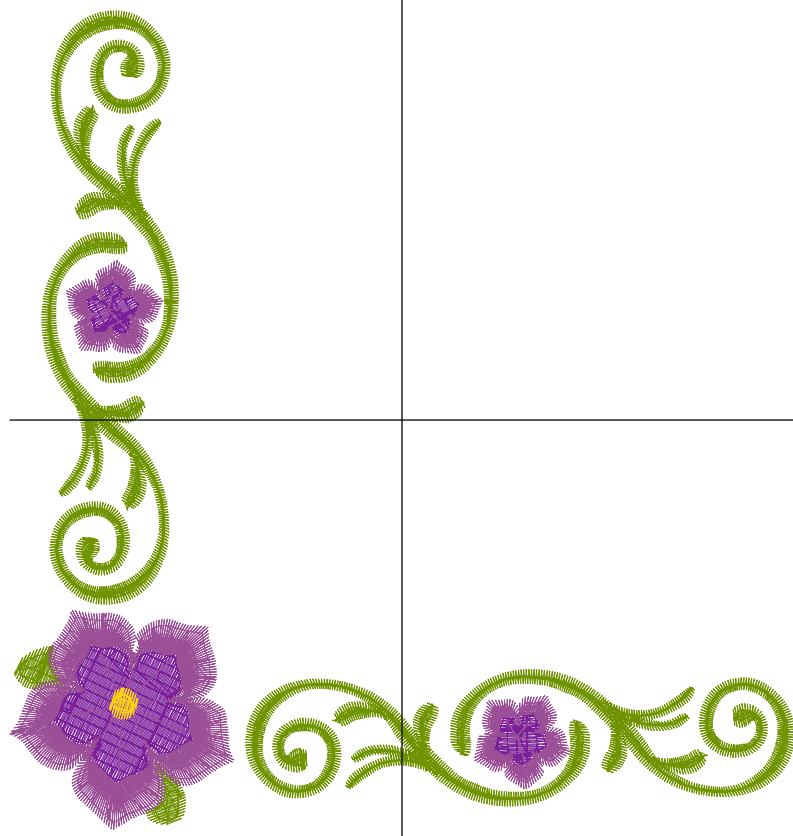

No.	Thread	Length(m)
1.	 Robison Anton Super Brite Poly.Green Dust.5757	11.24
2.	 Robison Anton Super Brite Poly.Iris.5588	2.23
3.	 Robison Anton Super Brite Poly.Plum.5592	4.10
4.	 Robison Anton Super Brite Poly.Goldenrod.5542	0.09

ZOOM 60%

Color Sequence:

Design Name: atwnls2177-5x7	Customer Name:	Machine Set: Default	
Size=121.7 mm x 127.0 mm (4.79 inch x 5.00 inch) Stitch No.=10172 ChangeColor No.=3 Trim No.=12			

No.	Thread	Length(m)
1.	 Robison Anton Super Brite Poly.Green Dust.5757	11.88
2.	 Robison Anton Super Brite Poly.Iris.5588	3.38
3.	 Robison Anton Super Brite Poly.Plum.5592	6.12
4.	 Robison Anton Super Brite Poly.Goldenrod.5542	0.12

ZOOM 85%

**Color Sequence:**

Design Name: atwnls2178-5x7	Customer Name:	Machine Set: Default	
Size=128.6 mm x 126.2 mm (5.06 inch x 4.97 inch) Stitch No.=14174 ChangeColor No.=3 Trim No.=3			

No.	Thread	Length(m)
1.	 Robison Anton Super Brite Poly.Green Dust.5757	12.86
2.	 Robison Anton Super Brite Poly.Iris.5588	10.95
3.	 Robison Anton Super Brite Poly.Plum.5592	15.00
4.	 Robison Anton Super Brite Poly.Goldenrod.5542	0.41

ZOOM 81%

**Color Sequence:**

Design Name: atwnls2179-5x7	Customer Name:	Machine Set: Default	
Size=129.0 mm x 126.2 mm (5.08 inch x 4.97 inch) Stitch No.=13298 ChangeColor No.=3 Trim No.=9			

**Design Note:**