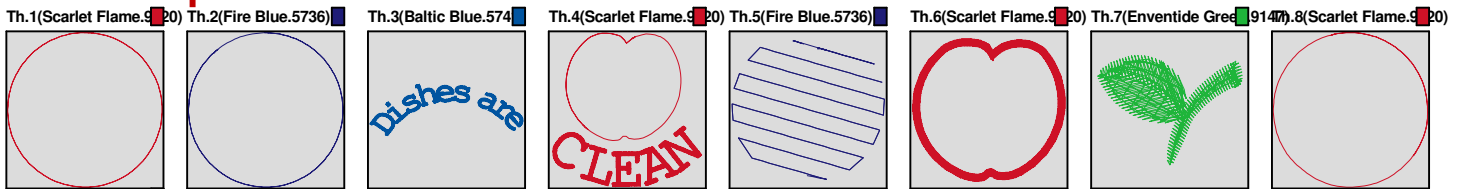

ZOOM 83%

**Color Sequence:**

Design Name: atwnls1075-5x7	Customer Name:	Machine Set: Default	
Size=126.20 mm x 126.20 mm	Stitch No.=10991	ChangeColor No.=8	Trim No.=14

**Design Note:**

No.	Thread	Length(m)
1.	 Robison Anton Super Brite Poly.Scarlet Flame.9020	0.78
2.	 Robison Anton Super Brite Poly.Fire Blue.5736	0.74
3.	 Robison Anton Super Brite Poly.Baltic Blue.5741	3.64
4.	 Robison Anton Super Brite Poly.Scarlet Flame.9020	5.44
5.	 Robison Anton Super Brite Poly.Fire Blue.5736	1.09
6.	 Robison Anton Super Brite Poly.Scarlet Flame.9020	4.16
7.	 Robison Anton Super Brite Poly.Enventide Green.9147	1.24
8.	 Robison Anton Super Brite Poly.Scarlet Flame.9020	0.54
9.	 Robison Anton Super Brite Poly.Fire Blue.5736	8.97

ZOOM 82%

**Color Sequence:**

Design Name: atwnls1076-5x7	Customer Name:	Machine Set: Default	
Size=125.00 mm x 125.00 mm	Stitch No.=7777	ChangeColor No.=8	Trim No.=6

**Design Note:**

No.	Thread	Length(m)
1.	 Robison Anton Super Brite Poly.Scarlet Flame.9020	0.79
2.	 Robison Anton Super Brite Poly.Fire Blue.5736	0.75
3.	 Robison Anton Super Brite Poly.Baltic Blue.5741	3.72
4.	 Robison Anton Super Brite Poly.Green.5509	0.81
5.	 Robison Anton Super Brite Poly.Cocoa Mulch.5788	0.24
6.	 Robison Anton Super Brite Poly.Jockey Red.5581	0.15
7.	 Robison Anton Super Brite Poly.Peapod.5756	2.97
8.	 Robison Anton Super Brite Poly.Green.5509	5.52
9.	 Robison Anton Super Brite Poly.Fire Blue.5736	0.55