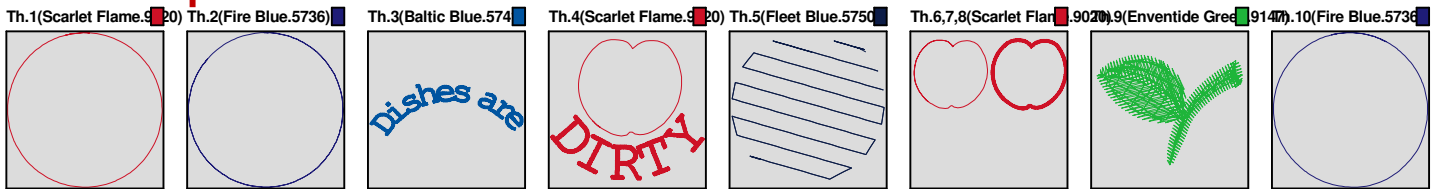

ZOOM 83%

**Color Sequence:**

Design Name: atwnls1073-5x7	Customer Name:	Machine Set: Default	
Size=127.80 mm x 127.80 mm	Stitch No.=8545	ChangeColor No.=5	Trim No.=5

**Design Note:**

No.	Thread	Length(m)
1.	 Robison Anton Super Brite Poly.Scarlet Flame.9020	0.78
2.	 Robison Anton Super Brite Poly.Fire Blue.5736	0.74
3.	 Robison Anton Super Brite Poly.Baltic Blue.5741	3.64
4.	 Robison Anton Super Brite Poly.Green.5509	5.14
5.	 Robison Anton Super Brite Poly.Jockey Red.5581	0.70
6.	 Robison Anton Super Brite Poly.Fire Blue.5736	11.82

ZOOM 81%

**Color Sequence:**

Design Name: atwnls1074-5x7	Customer Name:	Machine Set: Default	
Size=124.90 mm x 125.10 mm	Stitch No.=8460	ChangeColor No.=7	Trim No.=11

**Design Note:**

No.	Thread	Length(m)
1.	 Robison Anton Super Brite Poly.Scarlet Flame.9020	0.42
2.	 Robison Anton Super Brite Poly.Fire Blue.5736	0.74
3.	 Robison Anton Super Brite Poly.Baltic Blue.5741	3.72
4.	 Robison Anton Super Brite Poly.Scarlet Flame.9020	5.64
5.	 Robison Anton Super Brite Poly.Fleet Blue.5750	1.07
6.	 Robison Anton Super Brite Poly.Scarlet Flame.9020	4.05
7.	 Robison Anton Super Brite Poly.Enventide Green.9147	1.24
8.	 Robison Anton Super Brite Poly.Fire Blue.5736	0.43

ZOOM 83%

**Color Sequence:**

Design Name: atwnls1075-5x7	Customer Name:	Machine Set: Default	
Size=126.20 mm x 126.20 mm	Stitch No.=10991	ChangeColor No.=8	Trim No.=14

**Design Note:**

No.	Thread	Length(m)
1.	 Robison Anton Super Brite Poly.Scarlet Flame.9020	0.78
2.	 Robison Anton Super Brite Poly.Fire Blue.5736	0.74
3.	 Robison Anton Super Brite Poly.Baltic Blue.5741	3.64
4.	 Robison Anton Super Brite Poly.Scarlet Flame.9020	5.44
5.	 Robison Anton Super Brite Poly.Fire Blue.5736	1.09
6.	 Robison Anton Super Brite Poly.Scarlet Flame.9020	4.16
7.	 Robison Anton Super Brite Poly.Enventide Green.9147	1.24
8.	 Robison Anton Super Brite Poly.Scarlet Flame.9020	0.54
9.	 Robison Anton Super Brite Poly.Fire Blue.5736	8.97