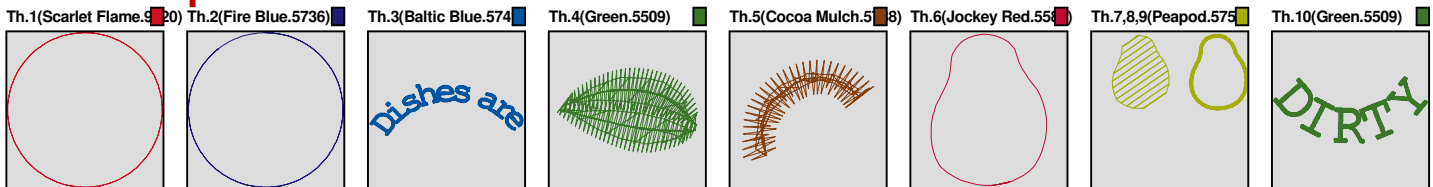

ZOOM 82%

**Color Sequence:**

Design Name: atwnls1076-5x7	Customer Name:	Machine Set: Default	
Size=125.00 mm x 125.00 mm	Stitch No.=7777	ChangeColor No.=8	Trim No.=6

**Design Note:**

No.	Thread	Length(m)
1.	 Robison Anton Super Brite Poly.Scarlet Flame.9020	0.79
2.	 Robison Anton Super Brite Poly.Fire Blue.5736	0.75
3.	 Robison Anton Super Brite Poly.Baltic Blue.5741	3.72
4.	 Robison Anton Super Brite Poly.Green.5509	0.81
5.	 Robison Anton Super Brite Poly.Cocoa Mulch.5788	0.24
6.	 Robison Anton Super Brite Poly.Jockey Red.5581	0.15
7.	 Robison Anton Super Brite Poly.Peapod.5756	2.97
8.	 Robison Anton Super Brite Poly.Green.5509	5.52
9.	 Robison Anton Super Brite Poly.Fire Blue.5736	0.55

ZOOM 83%

**Color Sequence:**

Design Name: atwnls1077-5x7	Customer Name:	Machine Set: Default	
Size=127.20 mm x 127.20 mm	Stitch No.=10169	ChangeColor No.=8	Trim No.=6

**Design Note:**

No.	Thread	Length(m)
1.	 Robison Anton Super Brite Poly.Scarlet Flame.9020	0.78
2.	 Robison Anton Super Brite Poly.Fire Blue.5736	0.74
3.	 Robison Anton Super Brite Poly.Baltic Blue.5741	3.64
4.	 Robison Anton Super Brite Poly.Green.5509	5.93
5.	 Robison Anton Super Brite Poly.Cocoa Mulch.5788	0.24
6.	 Robison Anton Super Brite Poly.Cranberry.5570	0.15
7.	 Robison Anton Super Brite Poly.Peapod.5756	3.05
8.	 Robison Anton Super Brite Poly.Jockey Red.5581	0.62
9.	 Robison Anton Super Brite Poly.Fire Blue.5736	10.91