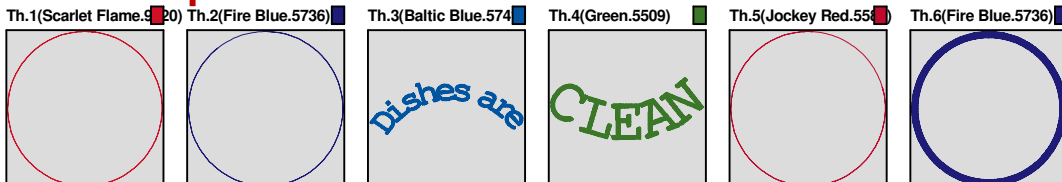

Design Name: atwnls1072-5x7	Customer Name:	Machine Set: Default	
Size=124.90 mm x 125.10 mm	Stitch No.=6040	ChangeColor No.=4	Trim No.=4

**Design Note:**

No.	Thread	Length(m)
1.	 Robison Anton Super Brite Poly.Scarlet Flame.9020	0.79
2.	 Robison Anton Super Brite Poly.Fire Blue.5736	0.75
3.	 Robison Anton Super Brite Poly.Baltic Blue.5741	3.72
4.	 Robison Anton Super Brite Poly.Green.5509	5.52
5.	 Robison Anton Super Brite Poly.Fire Blue.5736	0.55

ZOOM 83%

**Color Sequence:**

Design Name: atwnls1073-5x7	Customer Name:	Machine Set: Default	
Size=127.80 mm x 127.80 mm	Stitch No.=8545	ChangeColor No.=5	Trim No.=5

**Design Note:**

No.	Thread	Length(m)
1.	 Robison Anton Super Brite Poly.Scarlet Flame.9020	0.78
2.	 Robison Anton Super Brite Poly.Fire Blue.5736	0.74
3.	 Robison Anton Super Brite Poly.Baltic Blue.5741	3.64
4.	 Robison Anton Super Brite Poly.Green.5509	5.14
5.	 Robison Anton Super Brite Poly.Jockey Red.5581	0.70
6.	 Robison Anton Super Brite Poly.Fire Blue.5736	11.82

ZOOM 81%

**Color Sequence:**

Design Name: atwnls1074-5x7	Customer Name:	Machine Set: Default	
Size=124.90 mm x 125.10 mm	Stitch No.=8460	ChangeColor No.=7	Trim No.=11

**Design Note:**

No.	Thread	Length(m)
1.	 Robison Anton Super Brite Poly.Scarlet Flame.9020	0.42
2.	 Robison Anton Super Brite Poly.Fire Blue.5736	0.74
3.	 Robison Anton Super Brite Poly.Baltic Blue.5741	3.72
4.	 Robison Anton Super Brite Poly.Scarlet Flame.9020	5.64
5.	 Robison Anton Super Brite Poly.Fleet Blue.5750	1.07
6.	 Robison Anton Super Brite Poly.Scarlet Flame.9020	4.05
7.	 Robison Anton Super Brite Poly.Enventide Green.9147	1.24
8.	 Robison Anton Super Brite Poly.Fire Blue.5736	0.43