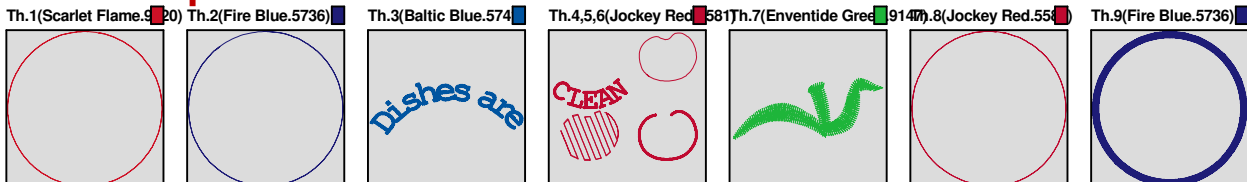

ZOOM 82%

**Color Sequence:**

Design Name: atwnls1078-5x7	Customer Name:	Machine Set: Default	
Size=125.00 mm x 125.00 mm	Stitch No.=8256	ChangeColor No.=5	Trim No.=6

**Design Note:**

No.	Thread	Length(m)
1.	 Robison Anton Super Brite Poly.Scarlet Flame.9020	0.79
2.	 Robison Anton Super Brite Poly.Fire Blue.5736	0.75
3.	 Robison Anton Super Brite Poly.Baltic Blue.5741	3.72
4.	 Robison Anton Super Brite Poly.Jockey Red.5581	9.35
5.	 Robison Anton Super Brite Poly.Enventide Green.9147	1.31
6.	 Robison Anton Super Brite Poly.Fire Blue.5736	0.41

ZOOM 83%

**Color Sequence:**

Design Name: atwnls1079-5x7	Customer Name:	Machine Set: Default	
Size=127.80 mm x 127.80 mm	Stitch No.=10766	ChangeColor No.=6	Trim No.=6

**Design Note:**

No.	Thread	Length(m)
1.	 Robison Anton Super Brite Poly.Scarlet Flame.9020	0.77
2.	 Robison Anton Super Brite Poly.Fire Blue.5736	0.74
3.	 Robison Anton Super Brite Poly.Baltic Blue.5741	3.64
4.	 Robison Anton Super Brite Poly.Jockey Red.5581	8.74
5.	 Robison Anton Super Brite Poly.Enventide Green.9147	1.31
6.	 Robison Anton Super Brite Poly.Jockey Red.5581	0.78
7.	 Robison Anton Super Brite Poly.Fire Blue.5736	11.83

ZOOM 81%

**Color Sequence:**

Design Name: atwnls1080-5x7	Customer Name:	Machine Set: Default	
Size=124.90 mm x 125.10 mm	Stitch No.=9231	ChangeColor No.=9	Trim No.=5

**Design Note:**

No.	Thread	Length(m)
1.	 Robison Anton Super Brite Poly.Scarlet Flame.9020	0.79
2.	 Robison Anton Super Brite Poly.Fire Blue.5736	0.75
3.	 Robison Anton Super Brite Poly.Baltic Blue.5741	3.72
4.	 Robison Anton Super Brite Poly.Purple.5554	5.56
5.	 Robison Anton Super Brite Poly.Jockey Red.5581	0.25
6.	 Robison Anton Super Brite Poly.Purple.5554	1.05
7.	 Robison Anton Super Brite Poly.Jockey Red.5581	0.23
8.	 Robison Anton Super Brite Poly.Purple.5554	2.67
9.	 Robison Anton Super Brite Poly.Dark Green.5508	3.04
10.	 Robison Anton Super Brite Poly.Fire Blue.5736	0.72