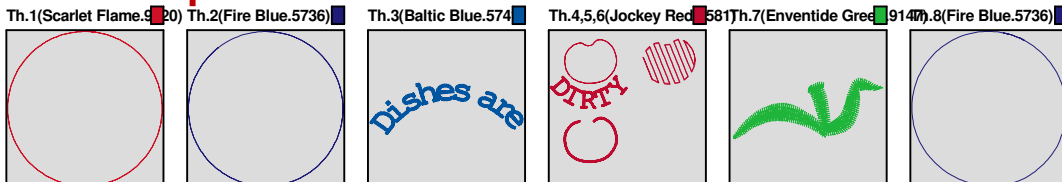

ZOOM 83%

**Color Sequence:**

Design Name: atwnls1077-5x7	Customer Name:	Machine Set: Default	
Size=127.20 mm x 127.20 mm	Stitch No.=10169	ChangeColor No.=8	Trim No.=6

**Design Note:**

No.	Thread	Length(m)
1.	 Robison Anton Super Brite Poly.Scarlet Flame.9020	0.78
2.	 Robison Anton Super Brite Poly.Fire Blue.5736	0.74
3.	 Robison Anton Super Brite Poly.Baltic Blue.5741	3.64
4.	 Robison Anton Super Brite Poly.Green.5509	5.93
5.	 Robison Anton Super Brite Poly.Cocoa Mulch.5788	0.24
6.	 Robison Anton Super Brite Poly.Cranberry.5570	0.15
7.	 Robison Anton Super Brite Poly.Peapod.5756	3.05
8.	 Robison Anton Super Brite Poly.Jockey Red.5581	0.62
9.	 Robison Anton Super Brite Poly.Fire Blue.5736	10.91

ZOOM 82%

**Color Sequence:**

Design Name: atwnls1078-5x7	Customer Name:	Machine Set: Default	
Size=125.00 mm x 125.00 mm	Stitch No.=8256	ChangeColor No.=5	Trim No.=6

**Design Note:**

No.	Thread	Length(m)
1.	 Robison Anton Super Brite Poly.Scarlet Flame.9020	0.79
2.	 Robison Anton Super Brite Poly.Fire Blue.5736	0.75
3.	 Robison Anton Super Brite Poly.Baltic Blue.5741	3.72
4.	 Robison Anton Super Brite Poly.Jockey Red.5581	9.35
5.	 Robison Anton Super Brite Poly.Enventide Green.9147	1.31
6.	 Robison Anton Super Brite Poly.Fire Blue.5736	0.41

ZOOM 83%

**Color Sequence:**

Design Name: atwnls1079-5x7	Customer Name:	Machine Set: Default	
Size=127.80 mm x 127.80 mm	Stitch No.=10766	ChangeColor No.=6	Trim No.=6

**Design Note:**

No.	Thread	Length(m)
1.	 Robison Anton Super Brite Poly.Scarlet Flame.9020	0.77
2.	 Robison Anton Super Brite Poly.Fire Blue.5736	0.74
3.	 Robison Anton Super Brite Poly.Baltic Blue.5741	3.64
4.	 Robison Anton Super Brite Poly.Jockey Red.5581	8.74
5.	 Robison Anton Super Brite Poly.Enventide Green.9147	1.31
6.	 Robison Anton Super Brite Poly.Jockey Red.5581	0.78
7.	 Robison Anton Super Brite Poly.Fire Blue.5736	11.83