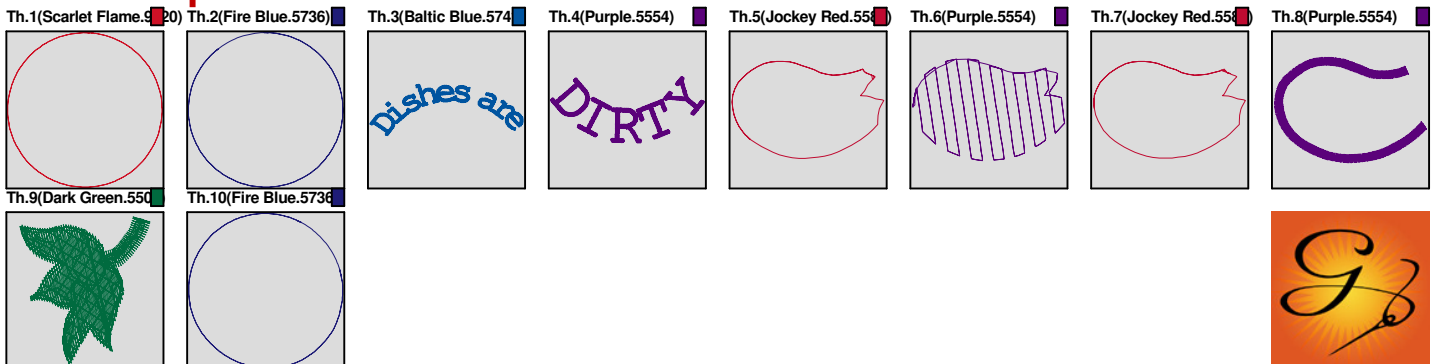

ZOOM 81%

**Color Sequence:**

Design Name: atwnls1080-5x7	Customer Name:	Machine Set: Default	
Size=124.90 mm x 125.10 mm	Stitch No.=9231	ChangeColor No.=9	Trim No.=5

**Design Note:**

No.	Thread	Length(m)
1.	 Robison Anton Super Brite Poly.Scarlet Flame.9020	0.79
2.	 Robison Anton Super Brite Poly.Fire Blue.5736	0.75
3.	 Robison Anton Super Brite Poly.Baltic Blue.5741	3.72
4.	 Robison Anton Super Brite Poly.Purple.5554	5.56
5.	 Robison Anton Super Brite Poly.Jockey Red.5581	0.25
6.	 Robison Anton Super Brite Poly.Purple.5554	1.05
7.	 Robison Anton Super Brite Poly.Jockey Red.5581	0.23
8.	 Robison Anton Super Brite Poly.Purple.5554	2.67
9.	 Robison Anton Super Brite Poly.Dark Green.5508	3.04
10.	 Robison Anton Super Brite Poly.Fire Blue.5736	0.72

ZOOM 83%

**Color Sequence:**

Design Name: atwnls1081-5x7	Customer Name:	Machine Set: Default	
Size=127.80 mm x 127.80 mm	Stitch No.=11692	ChangeColor No.=10	Trim No.=6

**Design Note:**

No.	Thread	Length(m)
1.	 Robison Anton Super Brite Poly.Scarlet Flame.9020	0.70
2.	 Robison Anton Super Brite Poly.Fire Blue.5736	0.74
3.	 Robison Anton Super Brite Poly.Baltic Blue.5741	3.64
4.	 Robison Anton Super Brite Poly.Purple.5554	5.13
5.	 Robison Anton Super Brite Poly.Jockey Red.5581	0.25
6.	 Robison Anton Super Brite Poly.Purple.5554	1.05
7.	 Robison Anton Super Brite Poly.Jockey Red.5581	0.23
8.	 Robison Anton Super Brite Poly.Purple.5554	2.67
9.	 Robison Anton Super Brite Poly.Dark Green.5508	3.04
10.	 Robison Anton Super Brite Poly.Jockey Red.5581	0.55
11.	 Robison Anton Super Brite Poly.Fire Blue.5736	11.82