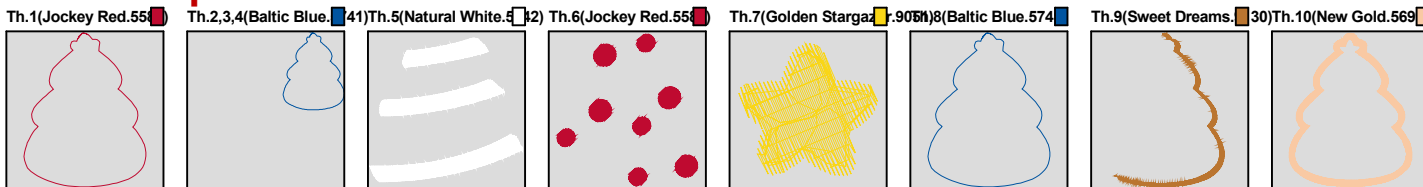

Design Name: atwjtl2220	Customer Name:	Machine Set: Default
Size=75.0 mm x 98.0 mm (2.95 inch x 3.86 inch) Stitch No.=7483 ChangeColor No.=6 Trim No.=10		

**Design Note:**

No.	Thread	Length(m)
1.	 Robison Anton Super Brite Poly.Jockey Red.5581	0.33
2.	 Robison Anton Super Brite Poly.Baltic Blue.5741	0.33
3.	Robison Anton Super Brite Poly.Natural White.5642	8.43
4.	 Robison Anton Super Brite Poly.Jockey Red.5581	0.79
5.	 Robison Anton Super Brite Poly.Baltic Blue.5741	0.33
6.	 Robison Anton Super Brite Poly.Cocoa Mulch.5788	2.82
7.	 Robison Anton Super Brite Poly.Terry Tan.9131	7.10

ZOOM 100%

**Color Sequence:**

Design Name: atwjt12221	Customer Name:	Machine Set: Default	
Size=79.8 mm x 97.6 mm (3.14 inch x 3.84 inch) Stitch No.=8549 ChangeColor No.=7 Trim No.=10			

**Design Note:**

No.	Thread	Length(m)
1.	 Robison Anton Super Brite Poly.Jockey Red.5581	0.29
2.	 Robison Anton Super Brite Poly.Baltic Blue.5741	0.29
3.	Robison Anton Super Brite Poly.Natural White.5642	7.98
4.	 Robison Anton Super Brite Poly.Jockey Red.5581	2.78
5.	 Robison Anton Super Brite Poly.Golden Stargazor.9051	0.91
6.	 Robison Anton Super Brite Poly.Baltic Blue.5741	0.29
7.	 Robison Anton Super Brite Poly.Sweet Dreams.9130	2.95
8.	 Robison Anton Super Brite Poly.New Gold.5699	8.12

ZOOM 100%

**Color Sequence:**

Design Name: atwjt12222	Customer Name:	Machine Set: Default	
Size=75.3 mm x 97.9 mm (2.96 inch x 3.85 inch) Stitch No.=7115 ChangeColor No.=7 Trim No.=5			

No.	Thread	Length(m)
1.	 Robison Anton Super Brite Poly.Jockey Red.5581	0.55
2.	 Robison Anton Super Brite Poly.Baltic Blue.5741	0.55
3.	 Robison Anton Super Brite Poly.Jockey Red.5581	7.55
4.	 Robison Anton Super Brite Poly.Black.5596	1.09
5.	 Robison Anton Super Brite Poly.Dark Texas Orange.5769	0.70
6.	 Robison Anton Super Brite Poly.Baltic Blue.5741	0.27
7.	 Robison Anton Super Brite Poly.Rattan.5774	2.39
8.	 Robison Anton Super Brite Poly.Seashell.5776	5.88