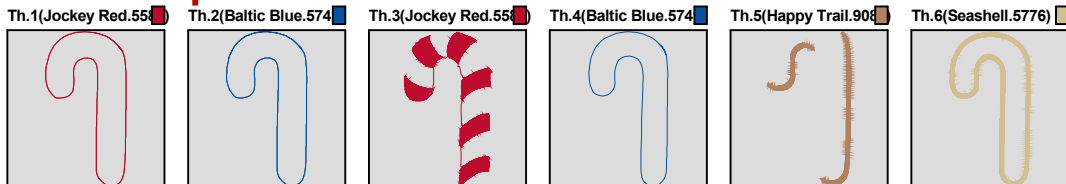

Color Sequence: