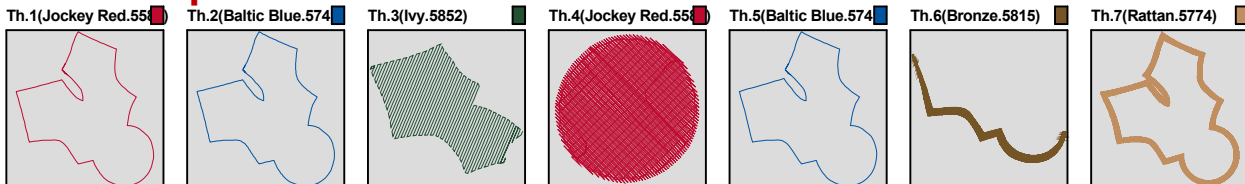

ZOOM 100%

**Color Sequence:**

Th.1(Jockey Red.5581)	Th.2(Baltic Blue.5741)	Th.3(Jockey Red.5581)	Th.4(Baltic Blue.5741)	Th.5(Jockey Red.5581)	Th.6(Baltic Blue.5741)	Th.7(Jockey Red.5581)	Th.8(Green Bay.5755)
							
Th.9(Jockey Red.5581)	Th.10(Natural White.5642)	Th.11(Baltic Blue.5741)	Th.12(Beige.5524)	Th.13(Tan.5573)			
							

Design Name: atwjtl2226	Customer Name:	Machine Set: Default	
Size=87.0 mm x 98.7 mm (3.43 inch x 3.89 inch) Stitch No.=5754 ChangeColor No.=6 Trim No.=1			

**Design Note:**

No.	Thread	Length(m)
1.	 Robison Anton Super Brite Poly.Jockey Red.5581	0.34
2.	 Robison Anton Super Brite Poly.Baltic Blue.5741	0.34
3.	 Robison Anton Super Brite Poly.Ivy.5852	1.57
4.	 Robison Anton Super Brite Poly.Jockey Red.5581	4.03
5.	 Robison Anton Super Brite Poly.Baltic Blue.5741	0.34
6.	 Robison Anton Super Brite Poly.Bronze.5815	3.07
7.	 Robison Anton Super Brite Poly.Rattan.5774	8.15

ZOOM 100%

**Color Sequence:**

Design Name: atwjt12227	Customer Name:	Machine Set: Default	
Size=87.8 mm x 98.6 mm (3.46 inch x 3.88 inch) Stitch No.=8392 ChangeColor No.=11 Trim No.=8			

**Design Note:**