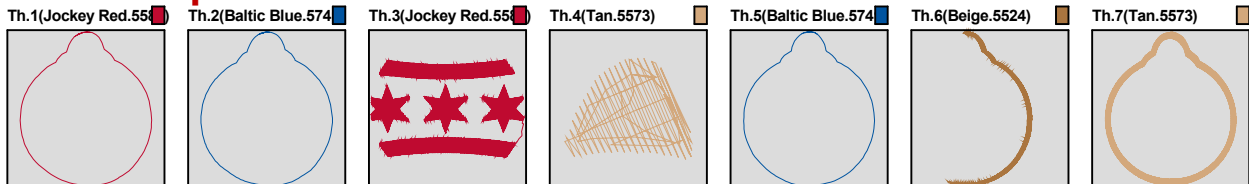

ZOOM 100%

**Color Sequence:**

Design Name: atwjt12221	Customer Name:	Machine Set: Default	
Size=79.8 mm x 97.6 mm (3.14 inch x 3.84 inch) Stitch No.=8549 ChangeColor No.=7 Trim No.=10			

**Design Note:**

ZOOM 100%

**Color Sequence:**

Design Name: atwjt12222	Customer Name:	Machine Set: Default	
Size=75.3 mm x 97.9 mm (2.96 inch x 3.85 inch) Stitch No.=7115 ChangeColor No.=7 Trim No.=5			

No.	Thread	Length(m)
1.	 Robison Anton Super Brite Poly.Jockey Red.5581	0.55
2.	 Robison Anton Super Brite Poly.Baltic Blue.5741	0.55
3.	 Robison Anton Super Brite Poly.Jockey Red.5581	7.55
4.	 Robison Anton Super Brite Poly.Black.5596	1.09
5.	 Robison Anton Super Brite Poly.Dark Texas Orange.5769	0.70
6.	 Robison Anton Super Brite Poly.Baltic Blue.5741	0.27
7.	 Robison Anton Super Brite Poly.Rattan.5774	2.39
8.	 Robison Anton Super Brite Poly.Seashell.5776	5.88

ZOOM 100%

**Color Sequence:**

Design Name: atwjt12223	Customer Name:	Machine Set: Default	
Size=84.6 mm x 97.8 mm (3.33 inch x 3.85 inch) Stitch No.=7866 ChangeColor No.=6 Trim No.=5			

No.	Thread	Length(m)
1.	 Robison Anton Super Brite Poly.Jockey Red.5581	0.29
2.	 Robison Anton Super Brite Poly.Baltic Blue.5741	0.28
3.	 Robison Anton Super Brite Poly.Jockey Red.5581	11.07
4.	 Robison Anton Super Brite Poly.Tan.5573	0.31
5.	 Robison Anton Super Brite Poly.Baltic Blue.5741	0.28
6.	 Robison Anton Super Brite Poly.Beige.5524	2.50
7.	 Robison Anton Super Brite Poly.Tan.5573	6.61

### Color Sequence:

<b>Design Name:</b> atwjt12224	<b>Customer Name:</b>	<b>Machine Set:</b> Default
<b>Size=51.7 mm x 97.8 mm (2.04 inch x 3.85 inch) Stitch No.=6410 ChangeColor No.=5 Trim No.=1</b>		