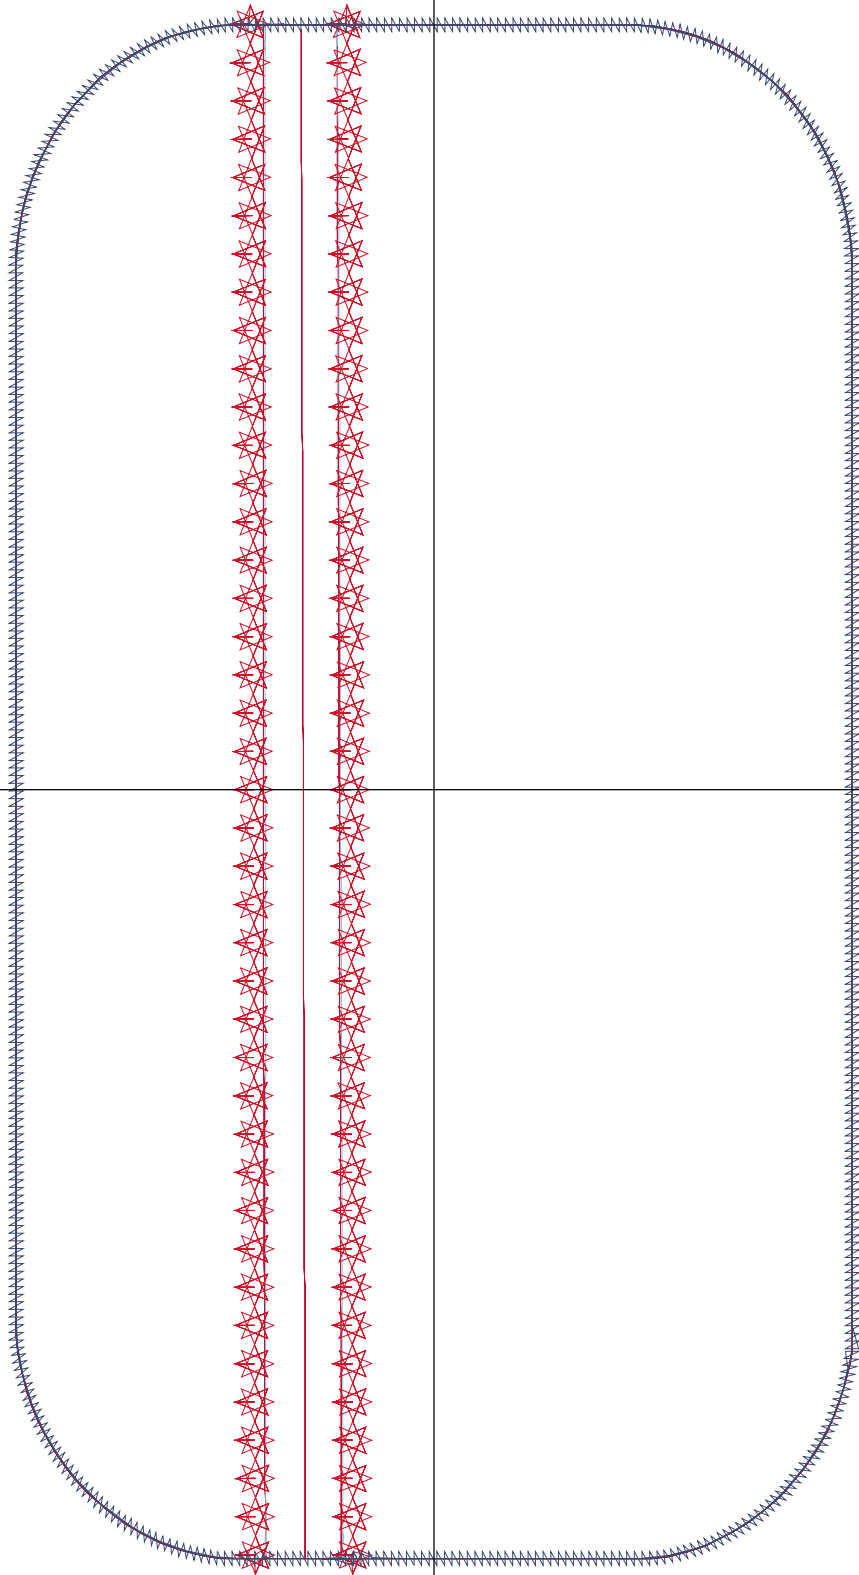

Design Name: atwnls0452	Date: 2016-06-12 18:23:12	Customer Name:	Machine Set: Default
Size=112.40 mm x 207.40 mm	Stitch No.=5112	ChangeColor No.=5	Trim No.=3

No.	Thread	Length(m)
1.	 Robison Anton Super Brite Poly.Jockey Red.5581	2.73
2.	 Robison Anton Super Brite Poly.Lake Blue.5604	0.42
3.	 Robison Anton Super Brite Poly.Scarlet Flame.9020	5.35
4.	 Robison Anton Super Brite Poly.Ash.5641	1.25
5.	 Robison Anton Super Brite Poly.Jockey Red.5581	0.77
6.	 Robison Anton Super Brite Poly.Ash.5641	3.37

Color Sequence:

Design Name: atwnls0453	Date: 2016-06-12 18:23:59	Customer Name:	Machine Set: Default
Size=112.40 mm x 207.40 mm	Stitch No.=9001	ChangeColor No.=10	Trim No.=20

Design Note:

No.	Thread	Length(m)
1.	Robison Anton Super Brite Poly.Jockey Red.5581	2.73
2.	Robison Anton Super Brite Poly.Lake Blue.5604	0.42
3.	Robison Anton Super Brite Poly.Scarlet Flame.9020	5.35
4.	Robison Anton Super Brite Poly.Ash.5641	0.69
5.	Robison Anton Super Brite Poly.Green Dust.5757	1.20
6.	Robison Anton Super Brite Poly.Passion.5591	6.99
7.	Robison Anton Super Brite Poly.Eggshell.5643	0.74
8.	Robison Anton Super Brite Poly.Havana Yellow.9127	0.14
9.	Robison Anton Super Brite Poly.Green Dust.5757	1.20
10.	Robison Anton Super Brite Poly.Jockey Red.5581	1.05
11.	Robison Anton Super Brite Poly.Ash.5641	3.37