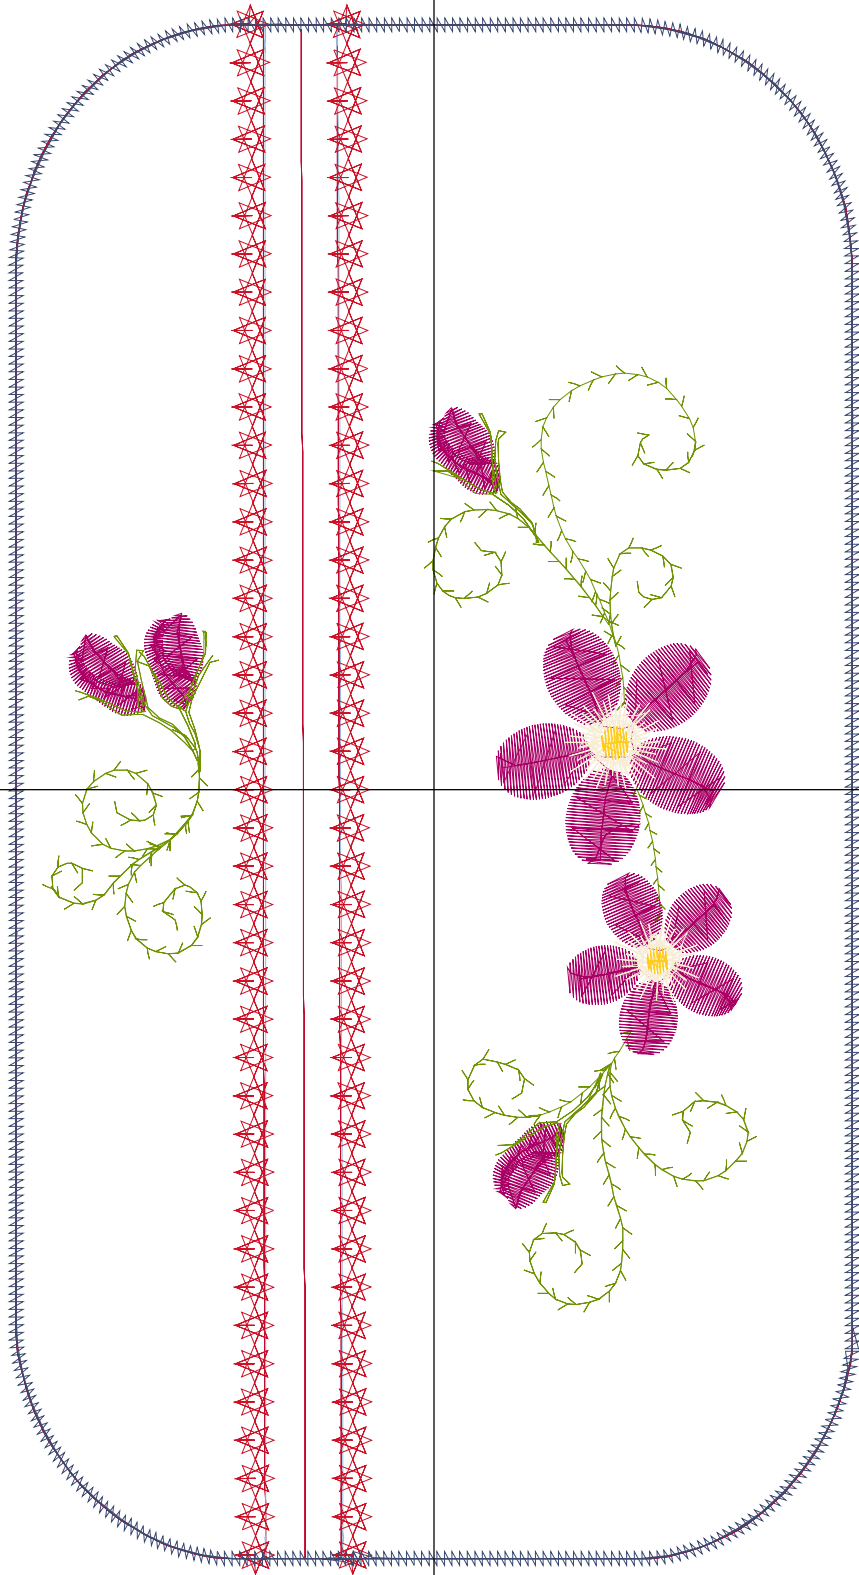

Design Name: atwnls0454	Date: 2016-06-13 22:52:00	Customer Name:	Machine Set: Default
Size=112.40 mm x 207.40 mm	Stitch No.=10732	ChangeColor No.=9	Trim No.=29

No.	Thread	Length(m)
1.	Robison Anton Super Brite Poly.Jockey Red.5581	2.73
2.	Robison Anton Super Brite Poly.Lake Blue.5604	0.42
3.	Robison Anton Super Brite Poly.Jockey Red.5581	0.57
4.	Robison Anton Super Brite Poly.Scarlet Flame.9020	5.48
5.	Robison Anton Super Brite Poly.Green Dust.5757	3.20
6.	Robison Anton Super Brite Poly.Jockey Red.5581	5.64
7.	Robison Anton Super Brite Poly.Warm Wine.5796	2.99
8.	Robison Anton Super Brite Poly.Eggshell.5643	0.25
9.	Robison Anton Super Brite Poly.Jockey Red.5581	1.02
10.	Robison Anton Super Brite Poly.Ash.5641	3.37