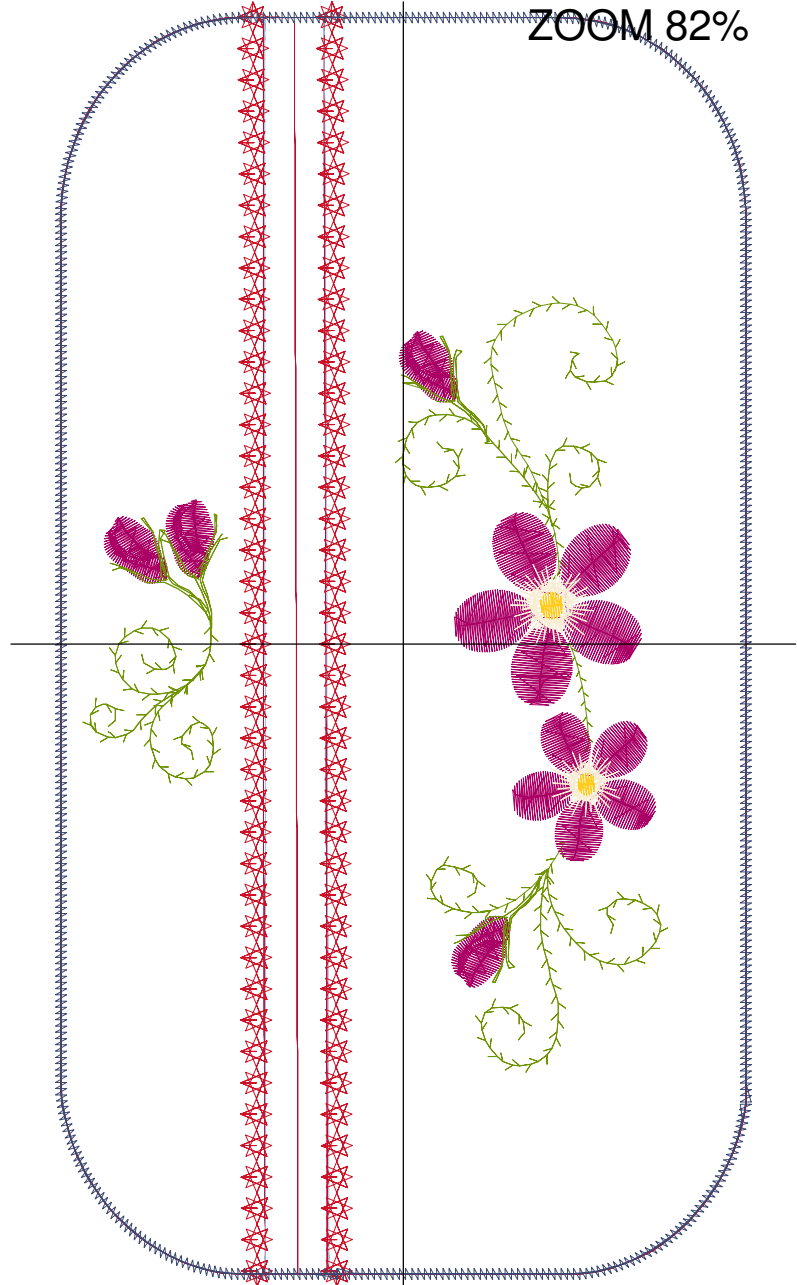

Design Name: atwnls0452	Date: 2016-06-12 18:23:12	Customer Name:	Machine Set: Default
Size=112.40 mm x 207.40 mm	Stitch No.=5112	ChangeColor No.=5	Trim No.=3

No.	Thread	Length(m)
1.	 Robison Anton Super Brite Poly.Jockey Red.5581	2.73
2.	 Robison Anton Super Brite Poly.Lake Blue.5604	0.42
3.	 Robison Anton Super Brite Poly.Scarlet Flame.9020	5.35
4.	 Robison Anton Super Brite Poly.Ash.5641	1.25
5.	 Robison Anton Super Brite Poly.Jockey Red.5581	0.77
6.	 Robison Anton Super Brite Poly.Ash.5641	3.37

Color Sequence:

Design Name: atwnls0453	Date: 2016-06-12 18:23:59	Customer Name:	Machine Set: Default
Size=112.40 mm x 207.40 mm	Stitch No.=9001	ChangeColor No.=10	Trim No.=20

Design Note:

No.	Thread	Length(m)
1.	Robison Anton Super Brite Poly.Jockey Red.5581	2.73
2.	Robison Anton Super Brite Poly.Lake Blue.5604	0.42
3.	Robison Anton Super Brite Poly.Scarlet Flame.9020	5.35
4.	Robison Anton Super Brite Poly.Ash.5641	0.69
5.	Robison Anton Super Brite Poly.Green Dust.5757	1.20
6.	Robison Anton Super Brite Poly.Passion.5591	6.99
7.	Robison Anton Super Brite Poly.Eggshell.5643	0.74
8.	Robison Anton Super Brite Poly.Havana Yellow.9127	0.14
9.	Robison Anton Super Brite Poly.Green Dust.5757	1.20
10.	Robison Anton Super Brite Poly.Jockey Red.5581	1.05
11.	Robison Anton Super Brite Poly.Ash.5641	3.37