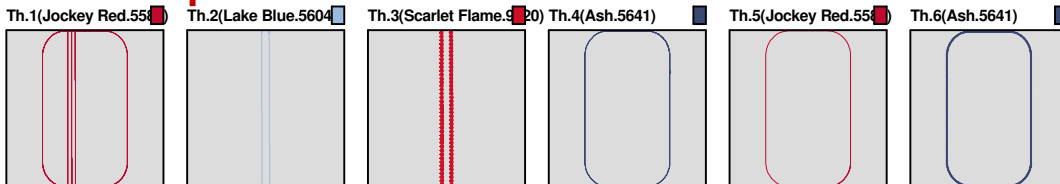

Design Name: atwnls0452	Date: 2016-06-12 18:23:12	Customer Name:	Machine Set: Default
Size=112.40 mm x 207.40 mm	Stitch No.=5112	ChangeColor No.=5	Trim No.=3

No.	Thread	Length(m)
1.	 Robison Anton Super Brite Poly.Jockey Red.5581	2.73
2.	 Robison Anton Super Brite Poly.Lake Blue.5604	0.42
3.	 Robison Anton Super Brite Poly.Scarlet Flame.9020	5.35
4.	 Robison Anton Super Brite Poly.Ash.5641	1.25
5.	 Robison Anton Super Brite Poly.Jockey Red.5581	0.77
6.	 Robison Anton Super Brite Poly.Ash.5641	3.37

Color Sequence:

Design Name: atwnls0453	Date: 2016-06-12 18:23:59	Customer Name:	Machine Set: Default
Size=112.40 mm x 207.40 mm	Stitch No.=9001	ChangeColor No.=10	Trim No.=20

Design Note:

No.	Thread	Length(m)
1.	Robison Anton Super Brite Poly.Jockey Red.5581	2.73
2.	Robison Anton Super Brite Poly.Lake Blue.5604	0.42
3.	Robison Anton Super Brite Poly.Scarlet Flame.9020	5.35
4.	Robison Anton Super Brite Poly.Ash.5641	0.69
5.	Robison Anton Super Brite Poly.Green Dust.5757	1.20
6.	Robison Anton Super Brite Poly.Passion.5591	6.99
7.	Robison Anton Super Brite Poly.Eggshell.5643	0.74
8.	Robison Anton Super Brite Poly.Havana Yellow.9127	0.14
9.	Robison Anton Super Brite Poly.Green Dust.5757	1.20
10.	Robison Anton Super Brite Poly.Jockey Red.5581	1.05
11.	Robison Anton Super Brite Poly.Ash.5641	3.37