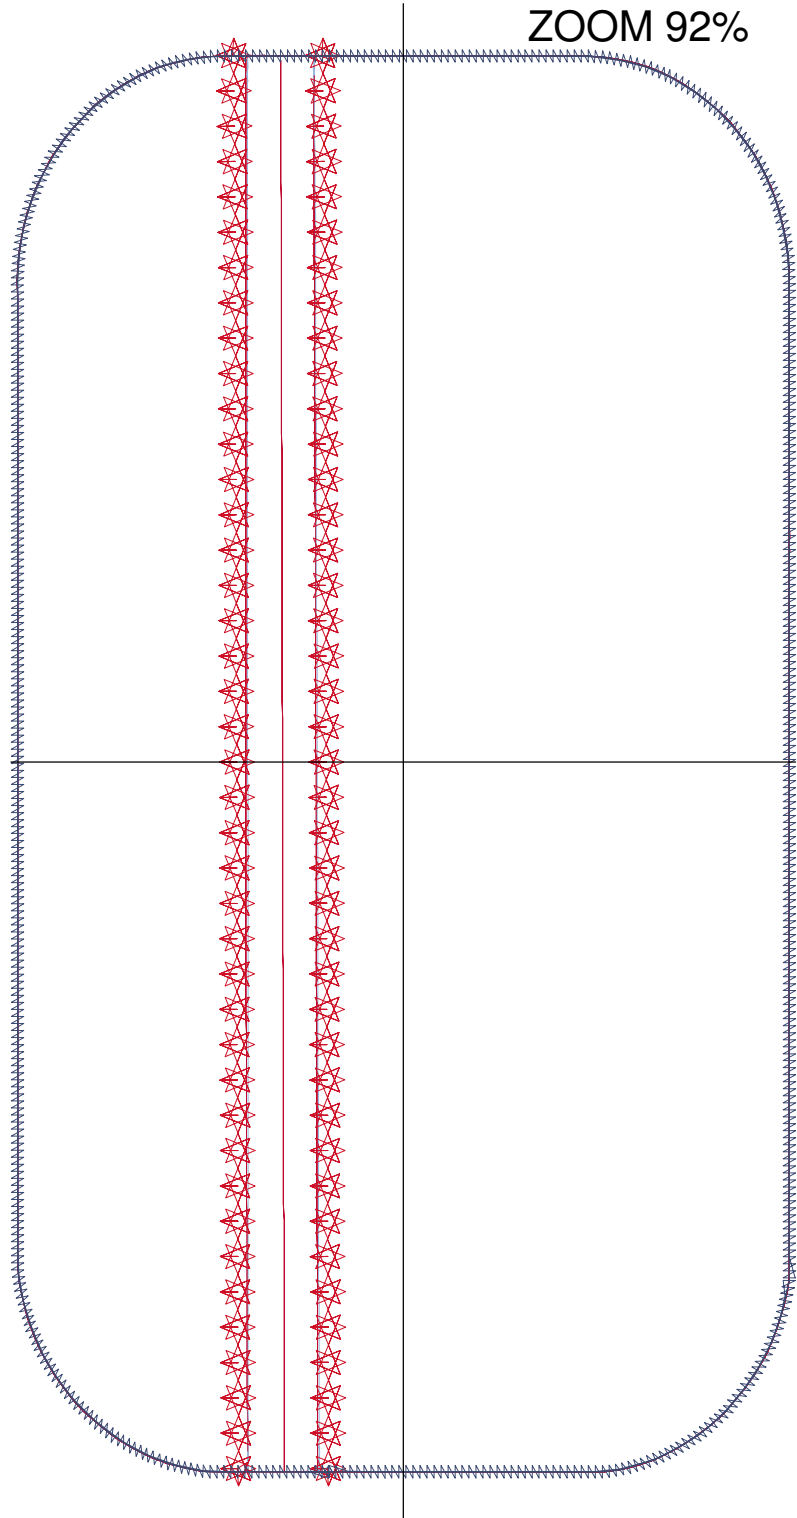

Design Name: atwnls0452	Date: 2016-06-12 18:23:12	Customer Name:	Machine Set: Default
Size=112.40 mm x 207.40 mm	Stitch No.=5112	ChangeColor No.=5	Trim No.=3

No.	Thread	Length(m)
1.	 Robison Anton Super Brite Poly.Jockey Red.5581	2.73
2.	 Robison Anton Super Brite Poly.Lake Blue.5604	0.42
3.	 Robison Anton Super Brite Poly.Scarlet Flame.9020	5.35
4.	 Robison Anton Super Brite Poly.Ash.5641	1.25
5.	 Robison Anton Super Brite Poly.Jockey Red.5581	0.77
6.	 Robison Anton Super Brite Poly.Ash.5641	3.37

Color Sequence:

Design Name: atwnls0453	Date: 2016-06-12 18:23:59	Customer Name:	Machine Set: Default
Size=112.40 mm x 207.40 mm	Stitch No.=9001	ChangeColor No.=10	Trim No.=20

Design Note:

No.	Thread	Length(m)
1.	Robison Anton Super Brite Poly.Jockey Red.5581	2.73
2.	Robison Anton Super Brite Poly.Lake Blue.5604	0.42
3.	Robison Anton Super Brite Poly.Scarlet Flame.9020	5.35
4.	Robison Anton Super Brite Poly.Ash.5641	0.69
5.	Robison Anton Super Brite Poly.Green Dust.5757	1.20
6.	Robison Anton Super Brite Poly.Passion.5591	6.99
7.	Robison Anton Super Brite Poly.Eggshell.5643	0.74
8.	Robison Anton Super Brite Poly.Havana Yellow.9127	0.14
9.	Robison Anton Super Brite Poly.Green Dust.5757	1.20
10.	Robison Anton Super Brite Poly.Jockey Red.5581	1.05
11.	Robison Anton Super Brite Poly.Ash.5641	3.37