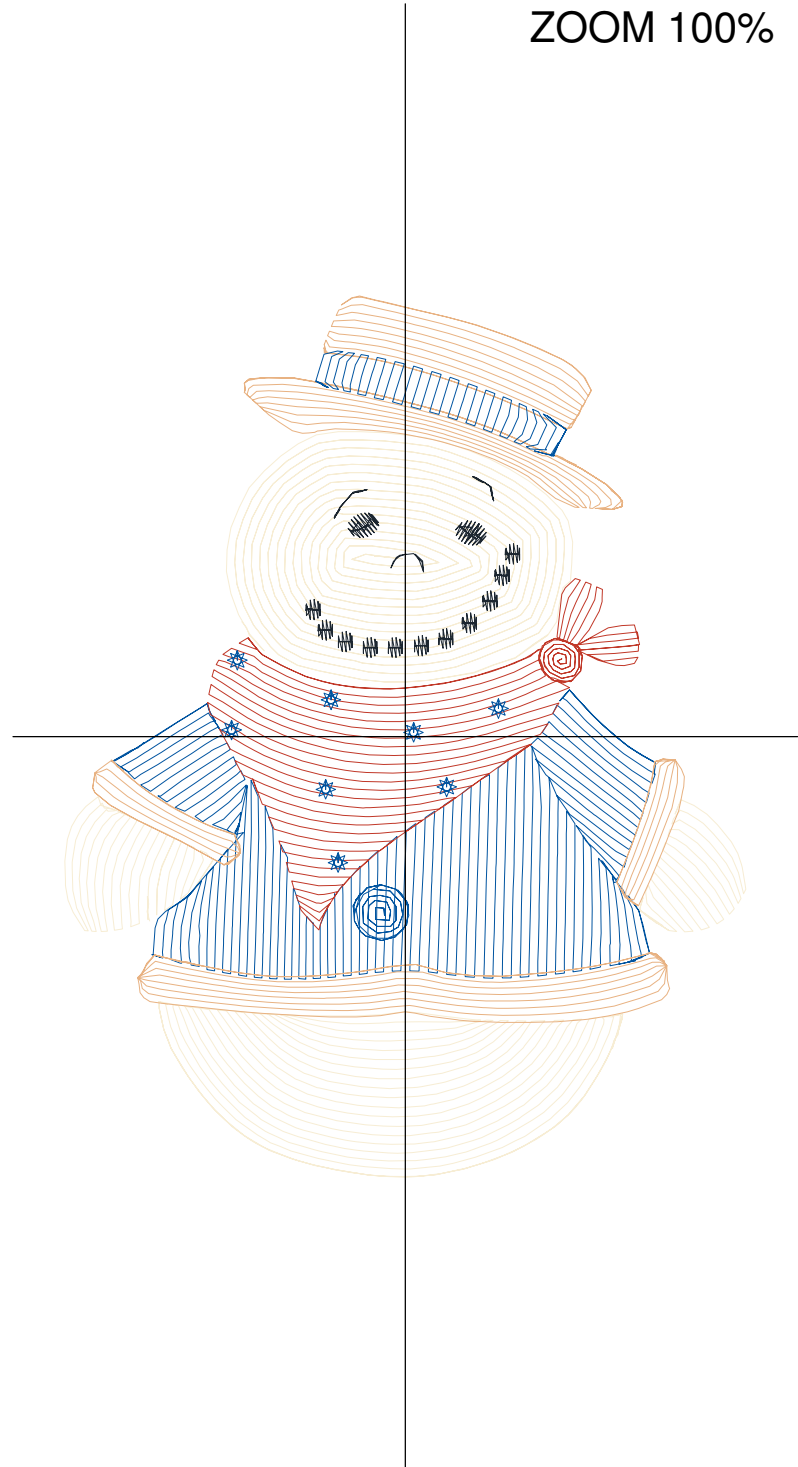

Design Name: atwnls1890-5x7	Customer Name:	Machine Set: Default	
Size=88.2 mm x 114.6 mm (3.47 inch x 4.51 inch) Stitch No.=6145 ChangeColor No.=3 Trim No.=16			

Design Note:

No.	Thread	Length(m)
1.	 Robison Anton Super Brite Poly.Eggshell.5643	3.68
2.	 Robison Anton Super Brite Poly.Green Dust.5757	5.36
3.	 Robison Anton Super Brite Poly.Ginger.5633	1.48
4.	 Robison Anton Super Brite Poly.Black.5596	0.42

ZOOM 100%

Color Sequence:

Design Name: snowman-8	Customer Name:	Machine Set: Default	
Size=81.8 mm x 117.6 mm (3.22 inch x 4.63 inch) Stitch No.=6138 ChangeColor No.=5 Trim No.=20			

Design Note:

No.	Thread	Length(m)
1.	 Robison Anton Super Brite Poly.Eggshell.5643	4.58
2.	 Robison Anton Super Brite Poly.Veggie Green.9091	2.32
3.	 Robison Anton Super Brite Poly.Kelly.5540	3.16
4.	 Robison Anton Super Brite Poly.Black.5596	0.30
5.	 Robison Anton Super Brite Poly.Pollen Gold.5856	0.37
6.	 Robison Anton Super Brite Poly.Black.5596	0.82

ZOOM 100%

Color Sequence:

Design Name: atwnls1898-5x7	Customer Name:	Machine Set: Default	
Size=90.2 mm x 116.6 mm (3.55 inch x 4.59 inch) Stitch No.=5258 ChangeColor No.=5 Trim No.=35			

Design Note:

No.	Thread	Length(m)
1.	 Robison Anton Super Brite Poly.Eggshell.5643	3.95
2.	 Robison Anton Super Brite Poly.Baltic Blue.5741	1.64
3.	 Robison Anton Super Brite Poly.Primedor.9132	1.96
4.	 Robison Anton Super Brite Poly.Dark Rust.5505	1.20
5.	 Robison Anton Super Brite Poly.Baltic Blue.5741	0.54
6.	 Robison Anton Super Brite Poly.Black.5596	0.51

ZOOM 100%

Color Sequence:

Design Name: atwnls1899-5x7	Date: 2019-12-26 14:51:16	Customer Name:	Machine Set: Default
Size=99.4 mm x 109.6 mm (3.91 inch x 4.31 inch) Stitch No.=4990 ChangeColor No.=5 Trim No.=14			