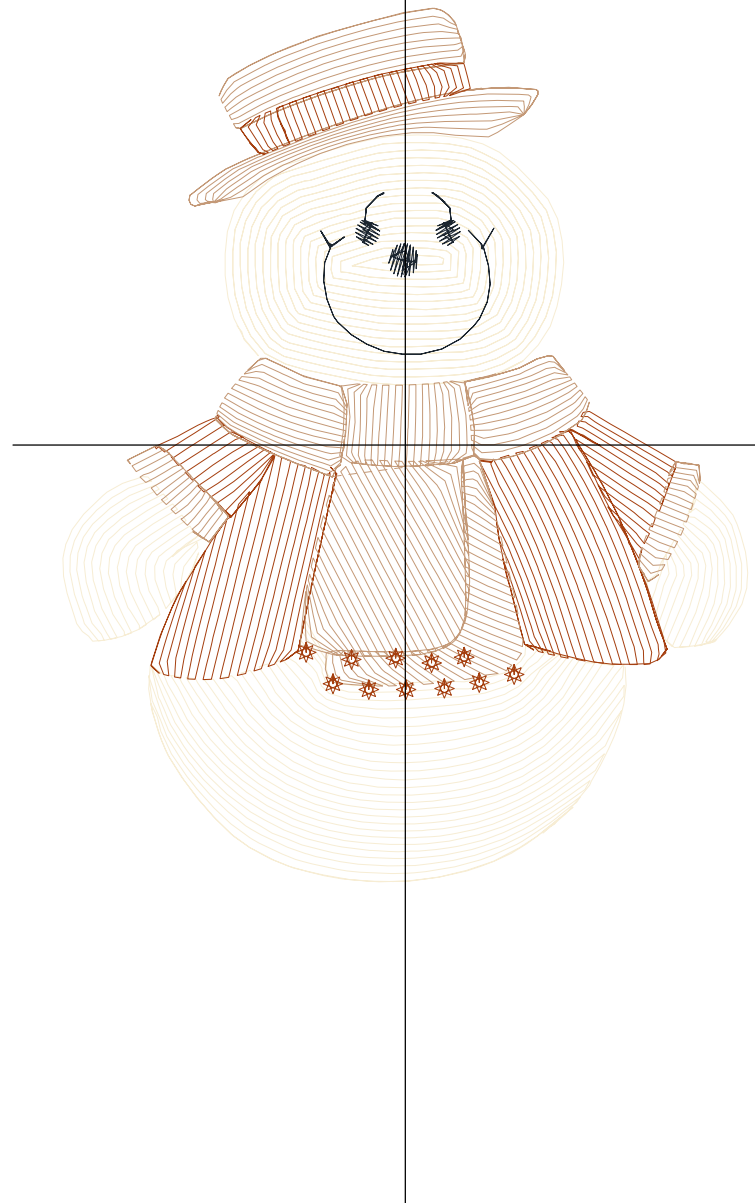

ZOOM 100%

Color Sequence:

Design Name: snowman-2	Customer Name:	Machine Set: Default	
Size=94.2 mm x 115.8 mm (3.71 inch x 4.56 inch) Stitch No.=4815 ChangeColor No.=6 Trim No.=25			

Design Note:

No.	Thread	Length(m)
1.	 Robison Anton Super Brite Poly.Ice Ballet.9028	3.25
2.	 Robison Anton Super Brite Poly.Baltic Blue.5741	1.71
3.	 Robison Anton Super Brite Poly.Scarlet Flame.9020	1.94
4.	 Robison Anton Super Brite Poly.Baltic Blue.5741	0.93
5.	 Robison Anton Super Brite Poly.Ice Ballet.9028	0.23
6.	 Robison Anton Super Brite Poly.Golden Chair.9050	0.15
7.	 Robison Anton Super Brite Poly.Black.5596	0.32

ZOOM 100%

Color Sequence:

Design Name: snowman-3	Customer Name:	Machine Set: Default	
Size=90.6 mm x 115.6 mm (3.57 inch x 4.55 inch) Stitch No.=5653 ChangeColor No.=4 Trim No.=27			

No.	Thread	Length(m)
1.	 Robison Anton Super Brite Poly.Eggshell.5643	4.87
2.	 Robison Anton Super Brite Poly.Orange Glory.9056	1.60
3.	 Robison Anton Super Brite Poly.French Toast.9086	3.11
4.	 Robison Anton Super Brite Poly.Black.5596	0.36
5.	 Robison Anton Super Brite Poly.Orange Glory.9056	0.47

ZOOM 100%

Color Sequence:

Design Name: snowman-4	Customer Name:	Machine Set: Default	
Size=89.6 mm x 116.4 mm (3.53 inch x 4.58 inch) Stitch No.=5659 ChangeColor No.=6 Trim No.=21			

Design Note:

No.	Thread	Length(m)
1.	 Robison Anton Super Brite Poly.Eggshell.5643	3.21
2.	 Robison Anton Super Brite Poly.TH Burgundy.5908	2.33
3.	 Robison Anton Super Brite Poly.Eggshell.5643	0.40
4.	 Robison Anton Super Brite Poly.TH Burgundy.5908	0.23
5.	 Robison Anton Super Brite Poly.Primedor.9132	2.95
6.	 Robison Anton Super Brite Poly.Charcoal.5565	0.81
7.	 Robison Anton Super Brite Poly.TH Burgundy.5908	0.32