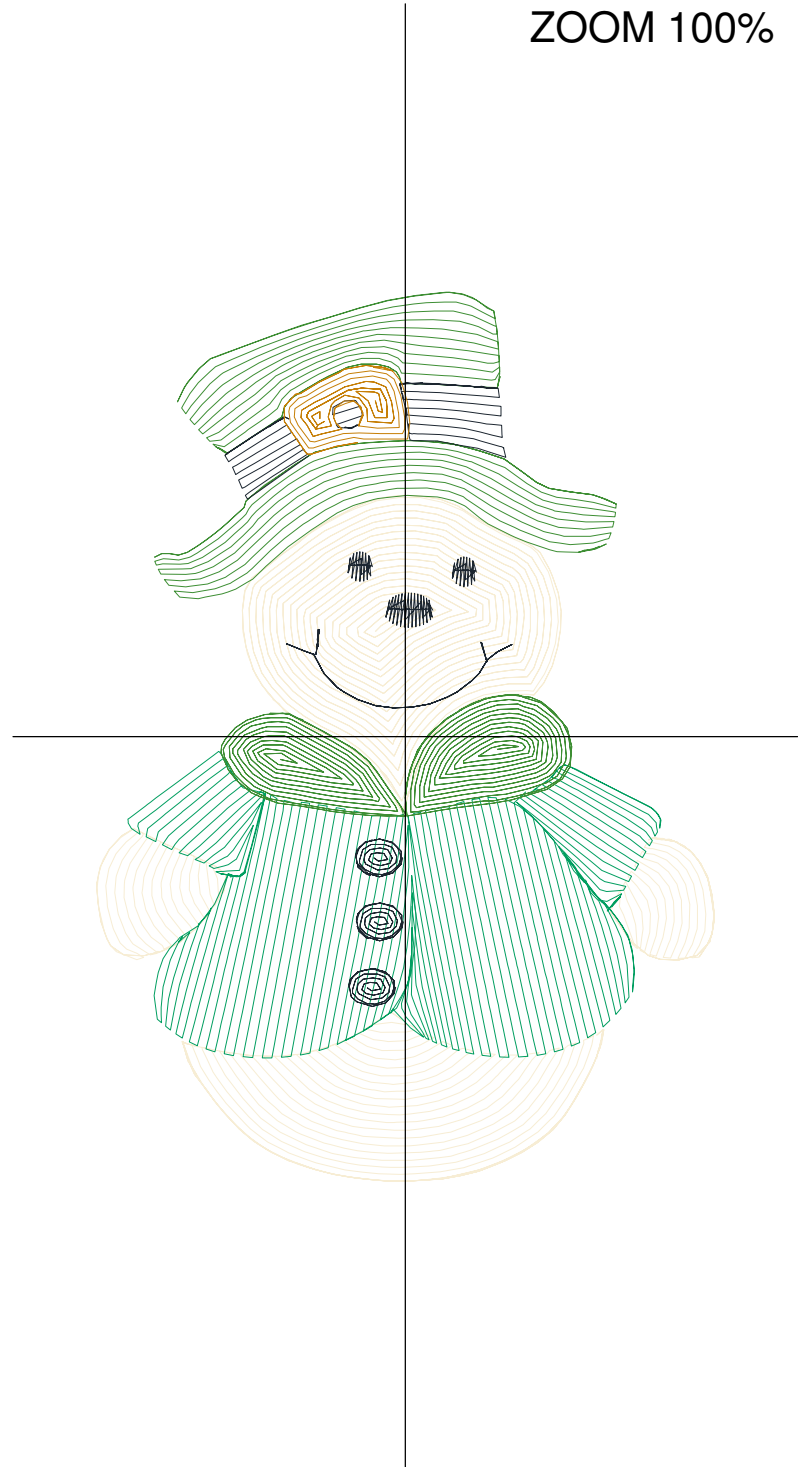

Design Name: atwnls1890-5x7	Customer Name:	Machine Set: Default	
Size=88.2 mm x 114.6 mm (3.47 inch x 4.51 inch) Stitch No.=6145 ChangeColor No.=3 Trim No.=16			

Design Note:

No.	Thread	Length(m)
1.	 Robison Anton Super Brite Poly.Eggshell.5643	3.68
2.	 Robison Anton Super Brite Poly.Green Dust.5757	5.36
3.	 Robison Anton Super Brite Poly.Ginger.5633	1.48
4.	 Robison Anton Super Brite Poly.Black.5596	0.42

ZOOM 100%

Color Sequence:

Design Name: snowman-8	Customer Name:	Machine Set: Default	
Size=81.8 mm x 117.6 mm (3.22 inch x 4.63 inch) Stitch No.=6138 ChangeColor No.=5 Trim No.=20			

Design Note:

No.	Thread	Length(m)
1.	 Robison Anton Super Brite Poly.Eggshell.5643	4.58
2.	 Robison Anton Super Brite Poly.Veggie Green.9091	2.32
3.	 Robison Anton Super Brite Poly.Kelly.5540	3.16
4.	 Robison Anton Super Brite Poly.Black.5596	0.30
5.	 Robison Anton Super Brite Poly.Pollen Gold.5856	0.37
6.	 Robison Anton Super Brite Poly.Black.5596	0.82

ZOOM 100%

Color Sequence:

Design Name: atwnls1898-5x7	Customer Name:	Machine Set: Default	
Size=90.2 mm x 116.6 mm (3.55 inch x 4.59 inch) Stitch No.=5258 ChangeColor No.=5 Trim No.=35			

Design Note:

No.	Thread	Length(m)
1.	 Robison Anton Super Brite Poly.Eggshell.5643	3.95
2.	 Robison Anton Super Brite Poly.Baltic Blue.5741	1.64
3.	 Robison Anton Super Brite Poly.Primedor.9132	1.96
4.	 Robison Anton Super Brite Poly.Dark Rust.5505	1.20
5.	 Robison Anton Super Brite Poly.Baltic Blue.5741	0.54
6.	 Robison Anton Super Brite Poly.Black.5596	0.51

ZOOM 100%

Color Sequence:

Design Name: atwnls1899-5x7	Date: 2019-12-26 14:51:16	Customer Name:	Machine Set: Default
Size=99.4 mm x 109.6 mm (3.91 inch x 4.31 inch) Stitch No.=4990 ChangeColor No.=5 Trim No.=14			