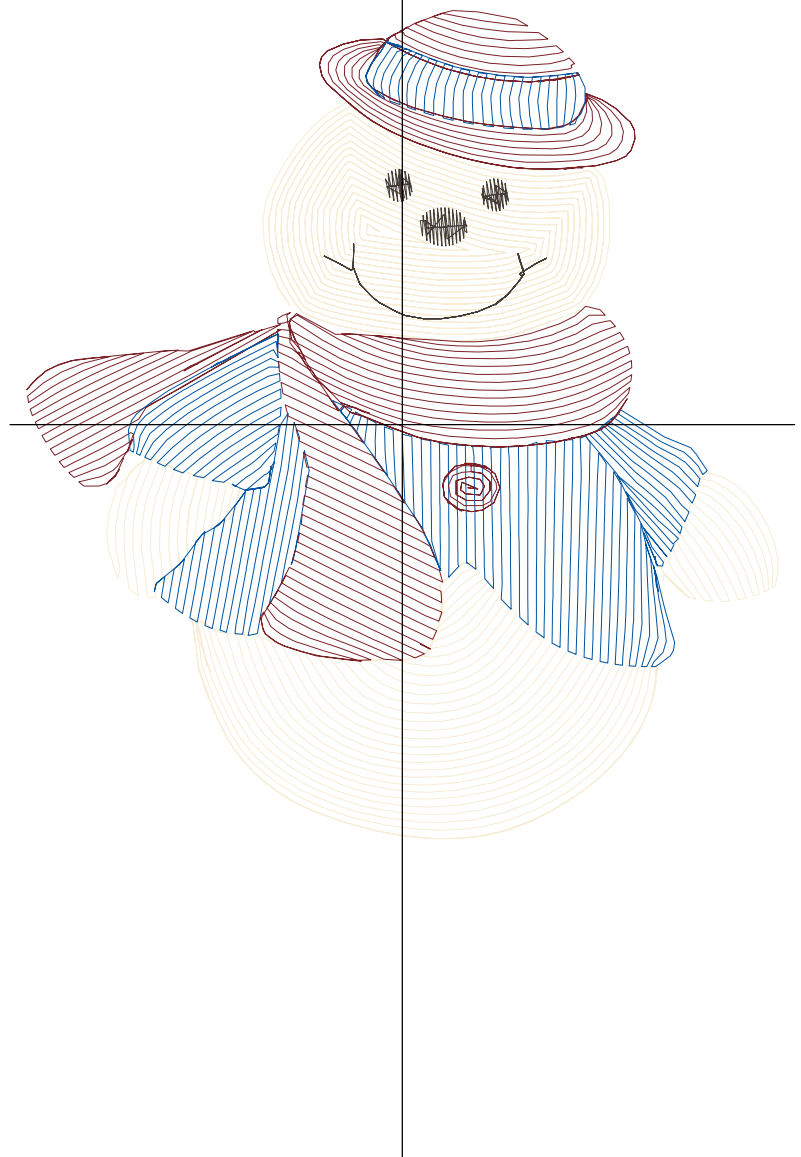

Design Name: atwnls1899-5x7	Date: 2019-12-26 14:51:16	Customer Name:	Machine Set: Default
Size=99.4 mm x 109.6 mm (3.91 inch x 4.31 inch) Stitch No.=4990 ChangeColor No.=5 Trim No.=14			

Design Note:

No.	Thread	Length(m)
1.	Robison Anton Super Brite Poly.Eggshell.5643	4.71
2.	Robison Anton Super Brite Poly.TH Burgundy.5908	0.41
3.	Robison Anton Super Brite Poly.Baltic Blue.5741	1.70
4.	Robison Anton Super Brite Poly.Charcoal.5565	0.48
5.	Robison Anton Super Brite Poly.TH Burgundy.5908	2.25
6.	Robison Anton Super Brite Poly.Baltic Blue.5741	0.25

ZOOM 100%