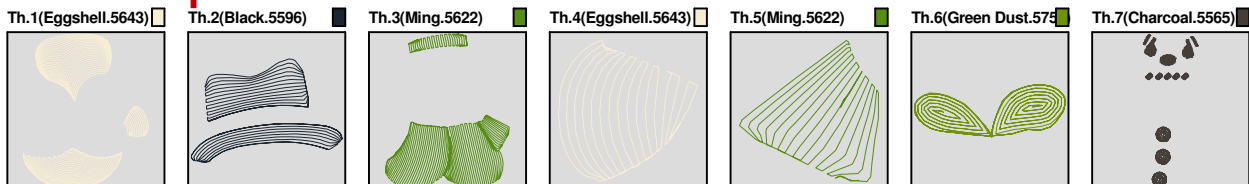

ZOOM 100%

Color Sequence:

Design Name: snowman-4	Customer Name:	Machine Set: Default	
Size=89.6 mm x 116.4 mm (3.53 inch x 4.58 inch) Stitch No.=5659 ChangeColor No.=6 Trim No.=21			

Design Note:

No.	Thread	Length(m)
1.	 Robison Anton Super Brite Poly.Eggshell.5643	3.21
2.	 Robison Anton Super Brite Poly.TH Burgundy.5908	2.33
3.	 Robison Anton Super Brite Poly.Eggshell.5643	0.40
4.	 Robison Anton Super Brite Poly.TH Burgundy.5908	0.23
5.	 Robison Anton Super Brite Poly.Primedor.9132	2.95
6.	 Robison Anton Super Brite Poly.Charcoal.5565	0.81
7.	 Robison Anton Super Brite Poly.TH Burgundy.5908	0.32

ZOOM 100%

Color Sequence:

Th.1(Eggshell.5643) Th.2(TH Burgundy.5908) Th.3(Eggshell.5643) Th.4(TH Burgundy.5908) Th.5(Primedor.9132) Th.6(Charcoal.5565) Th.7(TH Burgundy.5908)

Design Name: atwnls1894-5x7	Customer Name:	Machine Set: Default	
Size=87.2 mm x 118.2 mm (3.43 inch x 4.65 inch) Stitch No.=5764 ChangeColor No.=6 Trim No.=20			

Design Note:

No.	Thread	Length(m)
1.	 Robison Anton Super Brite Poly.Eggshell.5643	2.89
2.	 Robison Anton Super Brite Poly.Black.5596	1.12
3.	 Robison Anton Super Brite Poly.Ming.5622	2.59
4.	 Robison Anton Super Brite Poly.Eggshell.5643	0.28
5.	 Robison Anton Super Brite Poly.Ming.5622	0.26
6.	 Robison Anton Super Brite Poly.Green Dust.5757	1.36
7.	 Robison Anton Super Brite Poly.Charcoal.5565	1.09

ZOOM 100%

Color Sequence:

Design Name: snowman-6	Customer Name:	Machine Set: Default	
Size=84.8 mm x 113.8 mm (3.34 inch x 4.48 inch) Stitch No.=5193 ChangeColor No.=4 Trim No.=24			

Design Note:

No.	Thread	Length(m)
1.	 Robison Anton Super Brite Poly.Eggshell.5643	3.82
2.	 Robison Anton Super Brite Poly.Baltic Blue.5741	2.93
3.	 Robison Anton Super Brite Poly.Eggshell.5643	0.26
4.	 Robison Anton Super Brite Poly.Misty.5608	2.16
5.	 Robison Anton Super Brite Poly.Charcoal.5565	0.36