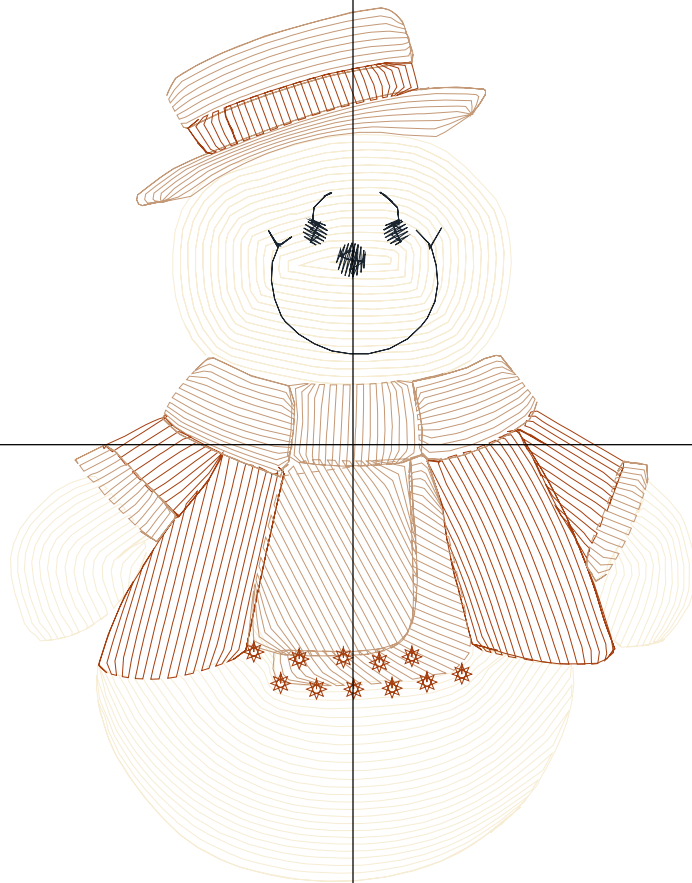

ZOOM 100%

Color Sequence:

Design Name: snowman-2	Customer Name:	Machine Set: Default	
Size=94.2 mm x 115.8 mm (3.71 inch x 4.56 inch) Stitch No.=4815 ChangeColor No.=6 Trim No.=25			

Design Note:

No.	Thread	Length(m)
1.	 Robison Anton Super Brite Poly.Ice Ballet.9028	3.25
2.	 Robison Anton Super Brite Poly.Baltic Blue.5741	1.71
3.	 Robison Anton Super Brite Poly.Scarlet Flame.9020	1.94
4.	 Robison Anton Super Brite Poly.Baltic Blue.5741	0.93
5.	 Robison Anton Super Brite Poly.Ice Ballet.9028	0.23
6.	 Robison Anton Super Brite Poly.Golden Chair.9050	0.15
7.	 Robison Anton Super Brite Poly.Black.5596	0.32

ZOOM 100%

Color Sequence:

Design Name: snowman-3	Customer Name:	Machine Set: Default	
Size=90.6 mm x 115.6 mm (3.57 inch x 4.55 inch) Stitch No.=5653 ChangeColor No.=4 Trim No.=27			

No.	Thread	Length(m)
1.	 Robison Anton Super Brite Poly.Eggshell.5643	4.87
2.	 Robison Anton Super Brite Poly.Orange Glory.9056	1.60
3.	 Robison Anton Super Brite Poly.French Toast.9086	3.11
4.	 Robison Anton Super Brite Poly.Black.5596	0.36
5.	 Robison Anton Super Brite Poly.Orange Glory.9056	0.47

ZOOM 100%

Color Sequence:

Design Name: snowman-4	Customer Name:	Machine Set: Default	
Size=89.6 mm x 116.4 mm (3.53 inch x 4.58 inch) Stitch No.=5659 ChangeColor No.=6 Trim No.=21			

Design Note:

No.	Thread	Length(m)
1.	 Robison Anton Super Brite Poly.Eggshell.5643	3.21
2.	 Robison Anton Super Brite Poly.TH Burgundy.5908	2.33
3.	 Robison Anton Super Brite Poly.Eggshell.5643	0.40
4.	 Robison Anton Super Brite Poly.TH Burgundy.5908	0.23
5.	 Robison Anton Super Brite Poly.Primedor.9132	2.95
6.	 Robison Anton Super Brite Poly.Charcoal.5565	0.81
7.	 Robison Anton Super Brite Poly.TH Burgundy.5908	0.32