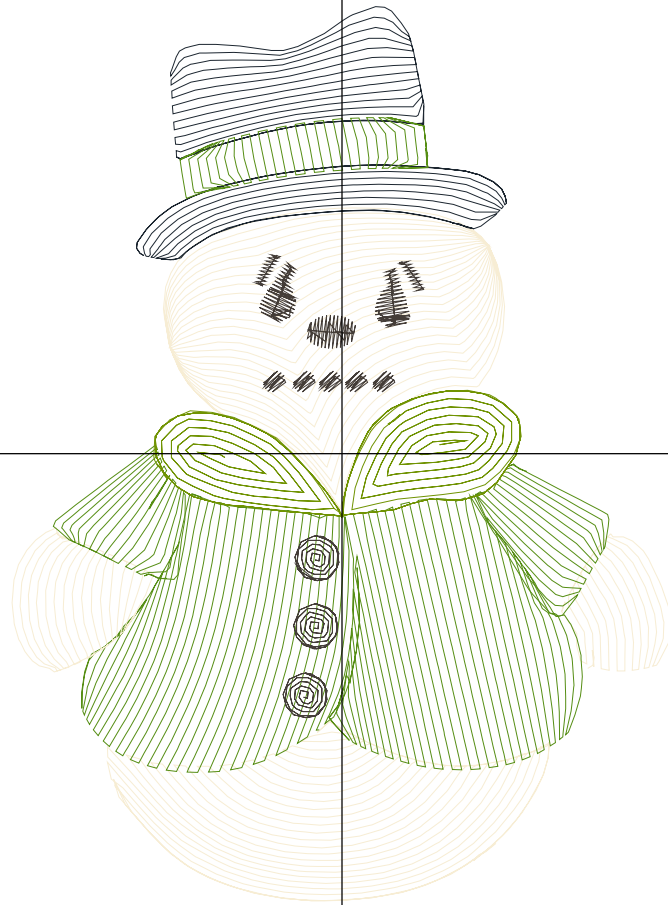

ZOOM 100%

Color Sequence:

Design Name: snowman-4	Customer Name:	Machine Set: Default	
Size=89.6 mm x 116.4 mm (3.53 inch x 4.58 inch) Stitch No.=5659 ChangeColor No.=6 Trim No.=21			

Design Note:

No.	Thread	Length(m)
1.	 Robison Anton Super Brite Poly.Eggshell.5643	3.21
2.	 Robison Anton Super Brite Poly.TH Burgundy.5908	2.33
3.	 Robison Anton Super Brite Poly.Eggshell.5643	0.40
4.	 Robison Anton Super Brite Poly.TH Burgundy.5908	0.23
5.	 Robison Anton Super Brite Poly.Primedor.9132	2.95
6.	 Robison Anton Super Brite Poly.Charcoal.5565	0.81
7.	 Robison Anton Super Brite Poly.TH Burgundy.5908	0.32

Design Note:

No.	Thread	Length(m)
1.	 Robison Anton Super Brite Poly.Eggshell.5643	2.89
2.	 Robison Anton Super Brite Poly.Black.5596	1.12
3.	 Robison Anton Super Brite Poly.Ming.5622	2.59
4.	 Robison Anton Super Brite Poly.Eggshell.5643	0.28
5.	 Robison Anton Super Brite Poly.Ming.5622	0.26
6.	 Robison Anton Super Brite Poly.Green Dust.5757	1.36
7.	 Robison Anton Super Brite Poly.Charcoal.5565	1.09

ZOOM 100%

Color Sequence:

Design Name: snowman-6	Customer Name:	Machine Set: Default	
Size=84.8 mm x 113.8 mm (3.34 inch x 4.48 inch) Stitch No.=5193 ChangeColor No.=4 Trim No.=24			

Design Note:

No.	Thread	Length(m)
1.	 Robison Anton Super Brite Poly.Eggshell.5643	3.82
2.	 Robison Anton Super Brite Poly.Baltic Blue.5741	2.93
3.	 Robison Anton Super Brite Poly.Eggshell.5643	0.26
4.	 Robison Anton Super Brite Poly.Misty.5608	2.16
5.	 Robison Anton Super Brite Poly.Charcoal.5565	0.36

ZOOM 100%

Color Sequence:

Th.1(Eggshell.5643) 	Th.2(Baltic Blue.574) 	Th.3(Eggshell.5643) 	Th.4(Misty.5608) 	Th.5(Charcoal.5565) 
				

Design Name: snowman-7	Customer Name:	Machine Set: Default	
Size=86.2 mm x 120.2 mm (3.39 inch x 4.73 inch) Stitch No.=6137 ChangeColor No.=4 Trim No.=21			