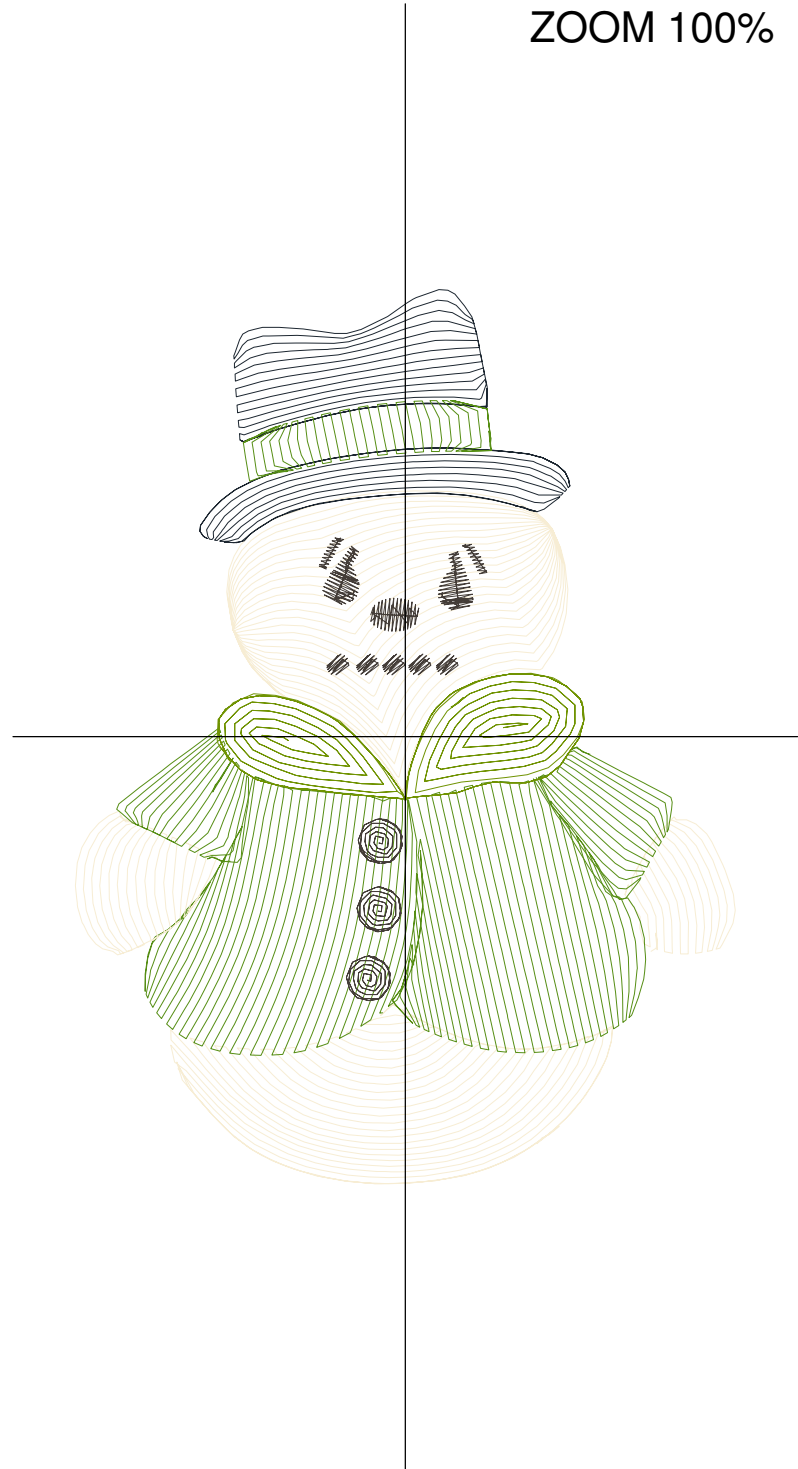

Design Name: atwnls1894-5x7	Customer Name:	Machine Set: Default	
Size=87.2 mm x 118.2 mm (3.43 inch x 4.65 inch) Stitch No.=5764 ChangeColor No.=6 Trim No.=20			

Design Note:

No.	Thread	Length(m)
1.	Robison Anton Super Brite Poly.Eggshell.5643	2.89
2.	Robison Anton Super Brite Poly.Black.5596	1.12
3.	Robison Anton Super Brite Poly.Ming.5622	2.59
4.	Robison Anton Super Brite Poly.Eggshell.5643	0.28
5.	Robison Anton Super Brite Poly.Ming.5622	0.26
6.	Robison Anton Super Brite Poly.Green Dust.5757	1.36
7.	Robison Anton Super Brite Poly.Charcoal.5565	1.09

ZOOM 100%