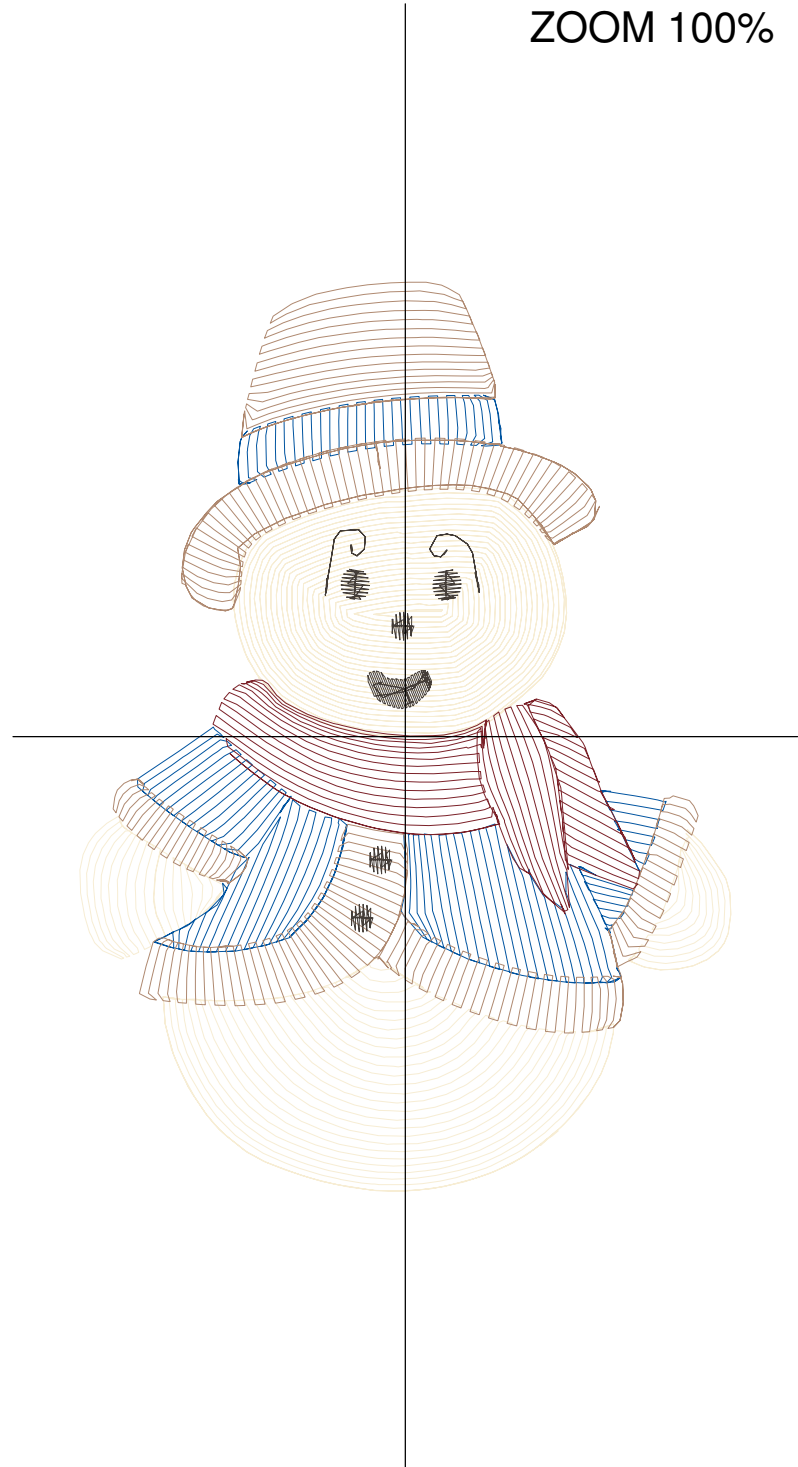

ZOOM 100%

Color Sequence:

Design Name: snowman-6	Customer Name:	Machine Set: Default	
Size=84.8 mm x 113.8 mm (3.34 inch x 4.48 inch) Stitch No.=5193 ChangeColor No.=4 Trim No.=24			

Design Note:

No.	Thread	Length(m)
1.	 Robison Anton Super Brite Poly.Eggshell.5643	3.82
2.	 Robison Anton Super Brite Poly.Baltic Blue.5741	2.93
3.	 Robison Anton Super Brite Poly.Eggshell.5643	0.26
4.	 Robison Anton Super Brite Poly.Misty.5608	2.16
5.	 Robison Anton Super Brite Poly.Charcoal.5565	0.36

ZOOM 100%

Color Sequence:

Th.1(Eggshell.5643) 	Th.2(Baltic Blue.574) 	Th.3(Eggshell.5643) 	Th.4(Misty.5608) 	Th.5(Charcoal.5565) 
				

Design Name: snowman-7	Customer Name:	Machine Set: Default	
Size=86.2 mm x 120.2 mm (3.39 inch x 4.73 inch) Stitch No.=6137 ChangeColor No.=4 Trim No.=21			

Design Note:

No.	Thread	Length(m)
1.	 Robison Anton Super Brite Poly.Eggshell.5643	5.57
2.	 Robison Anton Super Brite Poly.Baltic Blue.5741	1.38
3.	 Robison Anton Super Brite Poly.Carbondale.9128	2.49
4.	 Robison Anton Super Brite Poly.TH Burgundy.5908	1.13
5.	 Robison Anton Super Brite Poly.Charcoal.5565	0.58

ZOOM 100%

Color Sequence:

Design Name: snowman-8	Customer Name:	Machine Set: Default	
Size=81.8 mm x 117.6 mm (3.22 inch x 4.63 inch) Stitch No.=6138 ChangeColor No.=5 Trim No.=20			

Design Note:

No.	Thread	Length(m)
1.	 Robison Anton Super Brite Poly.Eggshell.5643	4.58
2.	 Robison Anton Super Brite Poly.Veggie Green.9091	2.32
3.	 Robison Anton Super Brite Poly.Kelly.5540	3.16
4.	 Robison Anton Super Brite Poly.Black.5596	0.30
5.	 Robison Anton Super Brite Poly.Pollen Gold.5856	0.37
6.	 Robison Anton Super Brite Poly.Black.5596	0.82