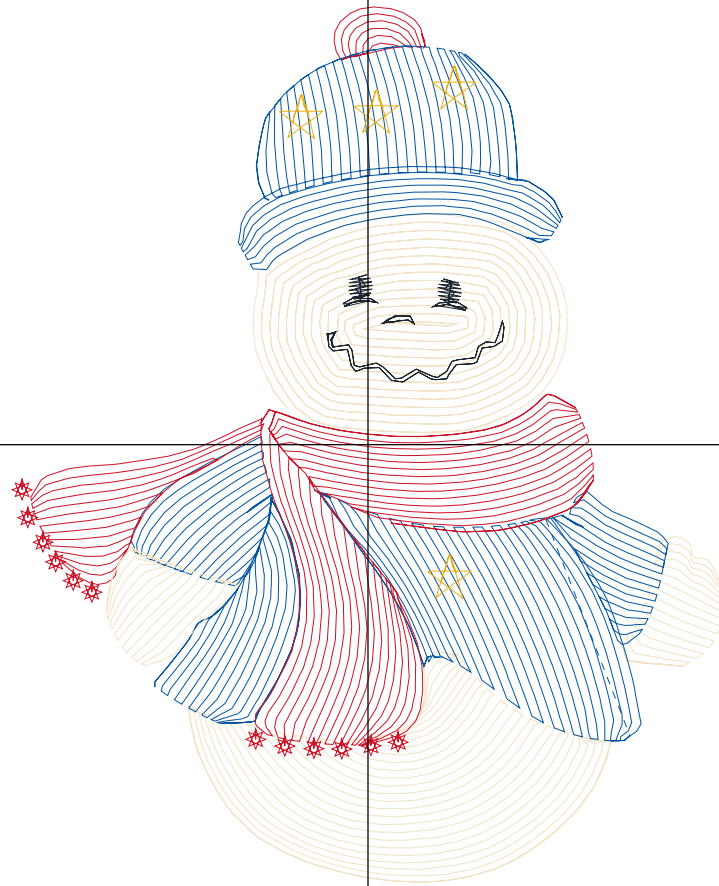

Design Name: atwnls1890-5x7	Customer Name:	Machine Set: Default	
Size=88.2 mm x 114.6 mm (3.47 inch x 4.51 inch) Stitch No.=6145 ChangeColor No.=3 Trim No.=16			

Design Note:

No.	Thread	Length(m)
1.	 Robison Anton Super Brite Poly.Eggshell.5643	3.68
2.	 Robison Anton Super Brite Poly.Green Dust.5757	5.36
3.	 Robison Anton Super Brite Poly.Ginger.5633	1.48
4.	 Robison Anton Super Brite Poly.Black.5596	0.42

ZOOM 100%

Color Sequence:

Design Name: snowman-2	Customer Name:	Machine Set: Default	
Size=94.2 mm x 115.8 mm (3.71 inch x 4.56 inch) Stitch No.=4815 ChangeColor No.=6 Trim No.=25			

Design Note:

No.	Thread	Length(m)
1.	 Robison Anton Super Brite Poly.Ice Ballet.9028	3.25
2.	 Robison Anton Super Brite Poly.Baltic Blue.5741	1.71
3.	 Robison Anton Super Brite Poly.Scarlet Flame.9020	1.94
4.	 Robison Anton Super Brite Poly.Baltic Blue.5741	0.93
5.	 Robison Anton Super Brite Poly.Ice Ballet.9028	0.23
6.	 Robison Anton Super Brite Poly.Golden Chair.9050	0.15
7.	 Robison Anton Super Brite Poly.Black.5596	0.32

ZOOM 100%

Color Sequence:

Design Name: snowman-3	Customer Name:	Machine Set: Default	
Size=90.6 mm x 115.6 mm (3.57 inch x 4.55 inch) Stitch No.=5653 ChangeColor No.=4 Trim No.=27			

No.	Thread	Length(m)
1.	 Robison Anton Super Brite Poly.Eggshell.5643	4.87
2.	 Robison Anton Super Brite Poly.Orange Glory.9056	1.60
3.	 Robison Anton Super Brite Poly.French Toast.9086	3.11
4.	 Robison Anton Super Brite Poly.Black.5596	0.36
5.	 Robison Anton Super Brite Poly.Orange Glory.9056	0.47