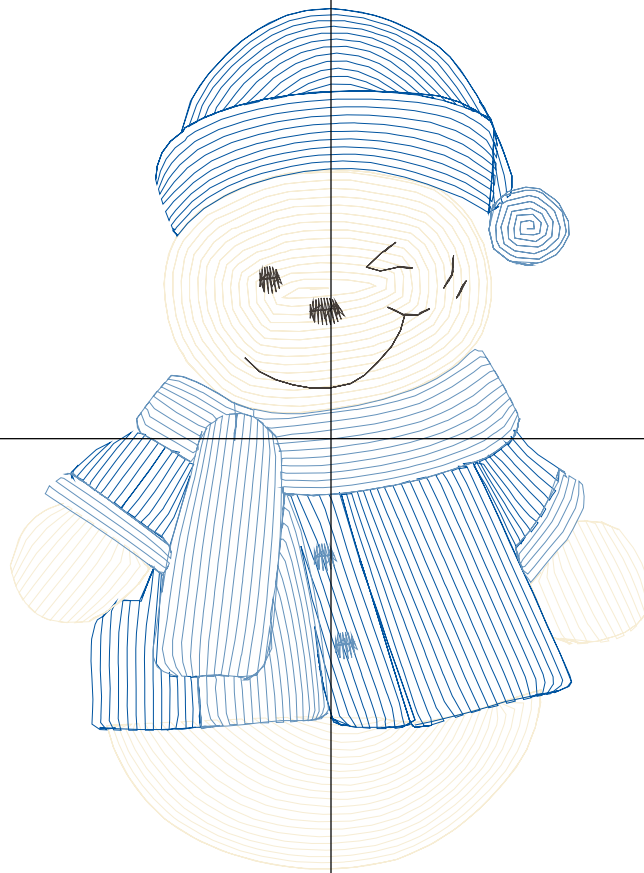

Design Note:

No.	Thread	Length(m)
1.	 Robison Anton Super Brite Poly.Eggshell.5643	2.89
2.	 Robison Anton Super Brite Poly.Black.5596	1.12
3.	 Robison Anton Super Brite Poly.Ming.5622	2.59
4.	 Robison Anton Super Brite Poly.Eggshell.5643	0.28
5.	 Robison Anton Super Brite Poly.Ming.5622	0.26
6.	 Robison Anton Super Brite Poly.Green Dust.5757	1.36
7.	 Robison Anton Super Brite Poly.Charcoal.5565	1.09

ZOOM 100%

Color Sequence:

Design Name: snowman-6	Customer Name:	Machine Set: Default	
Size=84.8 mm x 113.8 mm (3.34 inch x 4.48 inch) Stitch No.=5193 ChangeColor No.=4 Trim No.=24			

Design Note:

No.	Thread	Length(m)
1.	 Robison Anton Super Brite Poly.Eggshell.5643	3.82
2.	 Robison Anton Super Brite Poly.Baltic Blue.5741	2.93
3.	 Robison Anton Super Brite Poly.Eggshell.5643	0.26
4.	 Robison Anton Super Brite Poly.Misty.5608	2.16
5.	 Robison Anton Super Brite Poly.Charcoal.5565	0.36

ZOOM 100%

Color Sequence:

Th.1(Eggshell.5643) 	Th.2(Baltic Blue.574) 	Th.3(Eggshell.5643) 	Th.4(Misty.5608) 	Th.5(Charcoal.5565) 
				

Design Name: snowman-7	Customer Name:	Machine Set: Default	
Size=86.2 mm x 120.2 mm (3.39 inch x 4.73 inch) Stitch No.=6137 ChangeColor No.=4 Trim No.=21			