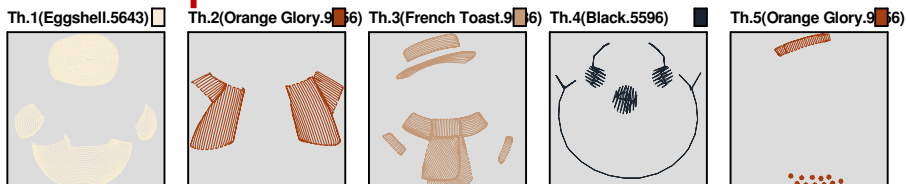

ZOOM 100%

Color Sequence:

Design Name: snowman-2	Customer Name:	Machine Set: Default	
Size=94.2 mm x 115.8 mm (3.71 inch x 4.56 inch) Stitch No.=4815 ChangeColor No.=6 Trim No.=25			

Design Note:

No.	Thread	Length(m)
1.	 Robison Anton Super Brite Poly.Ice Ballet.9028	3.25
2.	 Robison Anton Super Brite Poly.Baltic Blue.5741	1.71
3.	 Robison Anton Super Brite Poly.Scarlet Flame.9020	1.94
4.	 Robison Anton Super Brite Poly.Baltic Blue.5741	0.93
5.	 Robison Anton Super Brite Poly.Ice Ballet.9028	0.23
6.	 Robison Anton Super Brite Poly.Golden Chair.9050	0.15
7.	 Robison Anton Super Brite Poly.Black.5596	0.32

ZOOM 100%

Color Sequence:

Design Name: snowman-3	Customer Name:	Machine Set: Default	
Size=90.6 mm x 115.6 mm (3.57 inch x 4.55 inch) Stitch No.=5653 ChangeColor No.=4 Trim No.=27			

No.	Thread	Length(m)
1.	 Robison Anton Super Brite Poly.Eggshell.5643	4.87
2.	 Robison Anton Super Brite Poly.Orange Glory.9056	1.60
3.	 Robison Anton Super Brite Poly.French Toast.9086	3.11
4.	 Robison Anton Super Brite Poly.Black.5596	0.36
5.	 Robison Anton Super Brite Poly.Orange Glory.9056	0.47

ZOOM 100%

Color Sequence:

Design Name: snowman-4	Customer Name:	Machine Set: Default	
Size=89.6 mm x 116.4 mm (3.53 inch x 4.58 inch) Stitch No.=5659 ChangeColor No.=6 Trim No.=21			

Design Note:

No.	Thread	Length(m)
1.	 Robison Anton Super Brite Poly.Eggshell.5643	3.21
2.	 Robison Anton Super Brite Poly.TH Burgundy.5908	2.33
3.	 Robison Anton Super Brite Poly.Eggshell.5643	0.40
4.	 Robison Anton Super Brite Poly.TH Burgundy.5908	0.23
5.	 Robison Anton Super Brite Poly.Primedor.9132	2.95
6.	 Robison Anton Super Brite Poly.Charcoal.5565	0.81
7.	 Robison Anton Super Brite Poly.TH Burgundy.5908	0.32