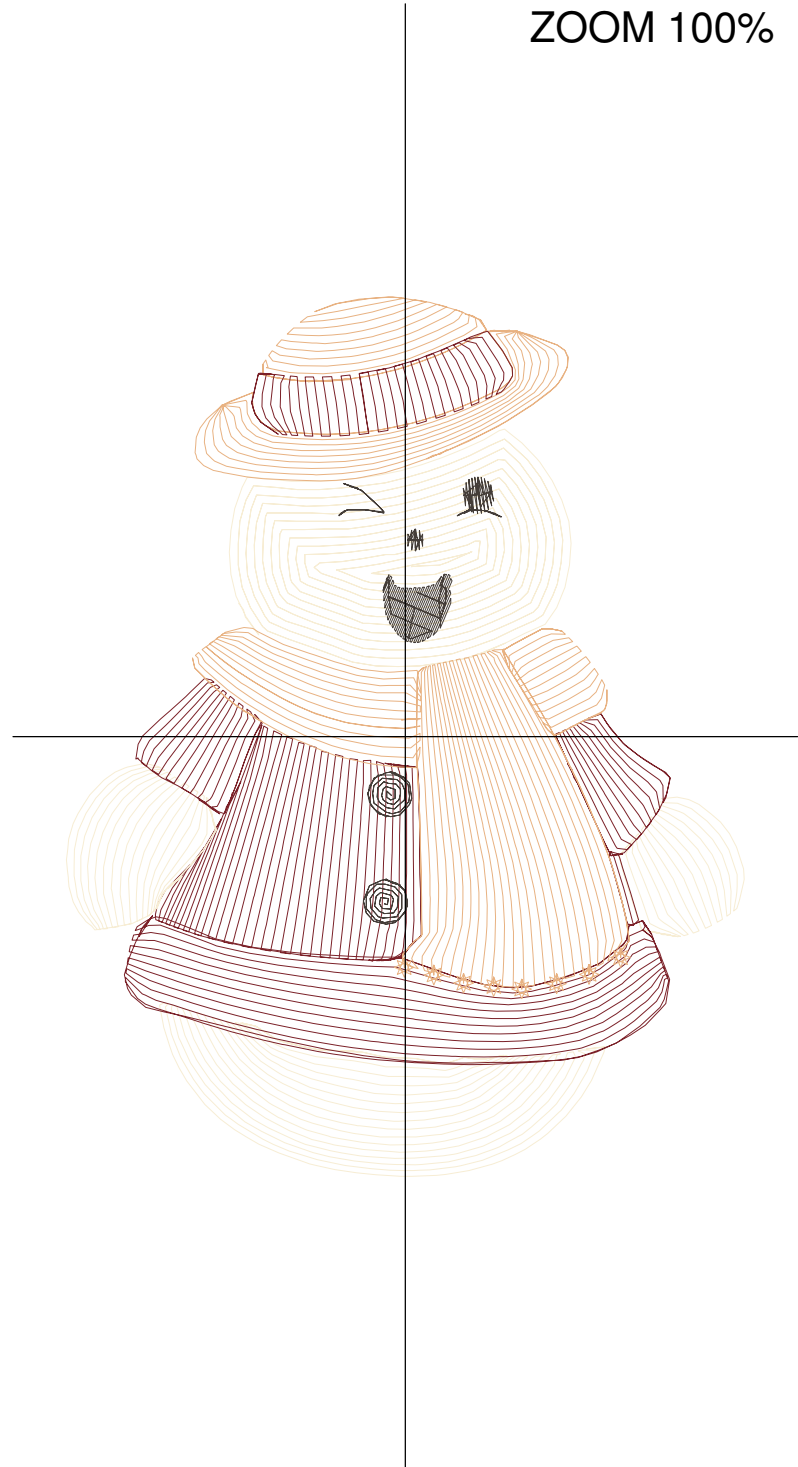

Design Name: atwnls1890-5x7	Customer Name:	Machine Set: Default	
Size=88.2 mm x 114.6 mm (3.47 inch x 4.51 inch) Stitch No.=6145 ChangeColor No.=3 Trim No.=16			

Design Note:

No.	Thread	Length(m)
1.	 Robison Anton Super Brite Poly.Eggshell.5643	3.68
2.	 Robison Anton Super Brite Poly.Green Dust.5757	5.36
3.	 Robison Anton Super Brite Poly.Ginger.5633	1.48
4.	 Robison Anton Super Brite Poly.Black.5596	0.42

ZOOM 100%

Color Sequence:

Design Name: snowman-3	Customer Name:	Machine Set: Default	
Size=90.6 mm x 115.6 mm (3.57 inch x 4.55 inch) Stitch No.=5653 ChangeColor No.=4 Trim No.=27			

No.	Thread	Length(m)
1.	 Robison Anton Super Brite Poly.Eggshell.5643	4.87
2.	 Robison Anton Super Brite Poly.Orange Glory.9056	1.60
3.	 Robison Anton Super Brite Poly.French Toast.9086	3.11
4.	 Robison Anton Super Brite Poly.Black.5596	0.36
5.	 Robison Anton Super Brite Poly.Orange Glory.9056	0.47

ZOOM 100%

Color Sequence:

Design Name: snowman-4	Customer Name:	Machine Set: Default	
Size=89.6 mm x 116.4 mm (3.53 inch x 4.58 inch) Stitch No.=5659 ChangeColor No.=6 Trim No.=21			

Design Note:

No.	Thread	Length(m)
1.	 Robison Anton Super Brite Poly.Eggshell.5643	3.21
2.	 Robison Anton Super Brite Poly.TH Burgundy.5908	2.33
3.	 Robison Anton Super Brite Poly.Eggshell.5643	0.40
4.	 Robison Anton Super Brite Poly.TH Burgundy.5908	0.23
5.	 Robison Anton Super Brite Poly.Primedor.9132	2.95
6.	 Robison Anton Super Brite Poly.Charcoal.5565	0.81
7.	 Robison Anton Super Brite Poly.TH Burgundy.5908	0.32

ZOOM 100%

Color Sequence:

Th.1(Eggshell.5643) Th.2(TH Burgundy.5908) Th.3(Eggshell.5643) Th.4(TH Burgundy.5908) Th.5(Primedor.9132) Th.6(Charcoal.5565) Th.7(TH Burgundy.5908)

Design Name: atwnls1894-5x7	Customer Name:	Machine Set: Default	
Size=87.2 mm x 118.2 mm (3.43 inch x 4.65 inch) Stitch No.=5764 ChangeColor No.=6 Trim No.=20			