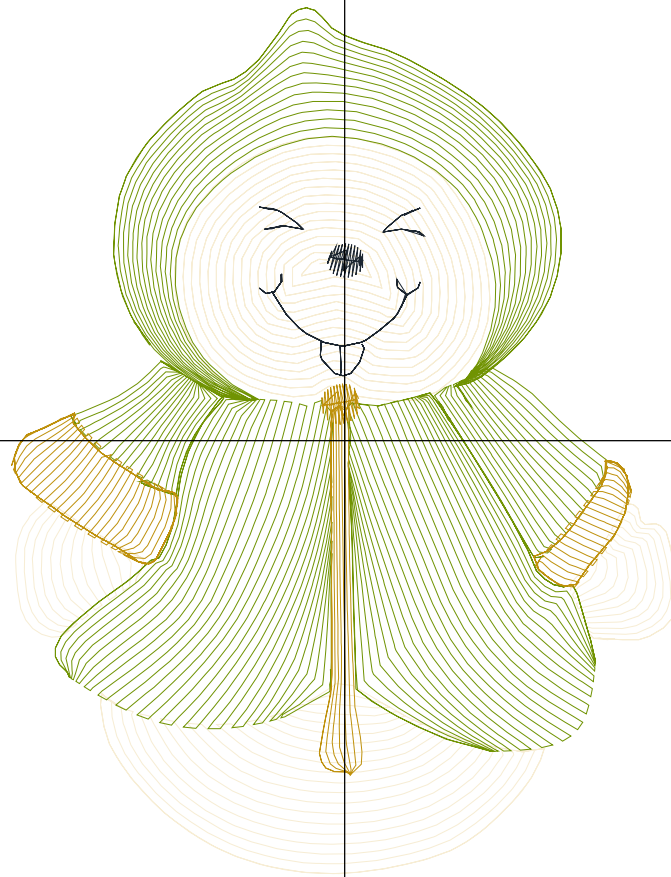

Design Name: atwnls1890-5x7	Customer Name:	Machine Set: Default	
Size=88.2 mm x 114.6 mm (3.47 inch x 4.51 inch) Stitch No.=6145 ChangeColor No.=3 Trim No.=16			

Design Note:

No.	Thread	Length(m)
1.	 Robison Anton Super Brite Poly.Eggshell.5643	3.68
2.	 Robison Anton Super Brite Poly.Green Dust.5757	5.36
3.	 Robison Anton Super Brite Poly.Ginger.5633	1.48
4.	 Robison Anton Super Brite Poly.Black.5596	0.42

ZOOM 100%

Color Sequence:

Design Name: snowman-2	Customer Name:	Machine Set: Default	
Size=94.2 mm x 115.8 mm (3.71 inch x 4.56 inch) Stitch No.=4815 ChangeColor No.=6 Trim No.=25			

Design Note:

No.	Thread	Length(m)
1.	 Robison Anton Super Brite Poly.Ice Ballet.9028	3.25
2.	 Robison Anton Super Brite Poly.Baltic Blue.5741	1.71
3.	 Robison Anton Super Brite Poly.Scarlet Flame.9020	1.94
4.	 Robison Anton Super Brite Poly.Baltic Blue.5741	0.93
5.	 Robison Anton Super Brite Poly.Ice Ballet.9028	0.23
6.	 Robison Anton Super Brite Poly.Golden Chair.9050	0.15
7.	 Robison Anton Super Brite Poly.Black.5596	0.32

ZOOM 100%

Color Sequence:

Design Name: snowman-3	Customer Name:	Machine Set: Default	
Size=90.6 mm x 115.6 mm (3.57 inch x 4.55 inch) Stitch No.=5653 ChangeColor No.=4 Trim No.=27			

No.	Thread	Length(m)
1.	 Robison Anton Super Brite Poly.Eggshell.5643	4.87
2.	 Robison Anton Super Brite Poly.Orange Glory.9056	1.60
3.	 Robison Anton Super Brite Poly.French Toast.9086	3.11
4.	 Robison Anton Super Brite Poly.Black.5596	0.36
5.	 Robison Anton Super Brite Poly.Orange Glory.9056	0.47