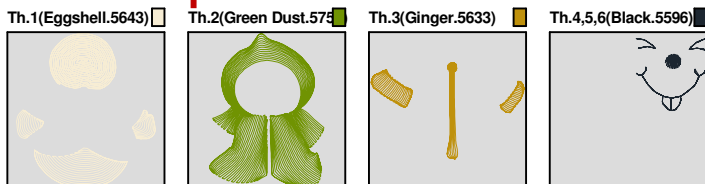

Design Name: atwnls1890-5x7	Customer Name:	Machine Set: Default	
Size=88.2 mm x 114.6 mm (3.47 inch x 4.51 inch) Stitch No.=6145 ChangeColor No.=3 Trim No.=16			

Design Note:

No.	Thread	Length(m)
1.	 Robison Anton Super Brite Poly.Eggshell.5643	3.68
2.	 Robison Anton Super Brite Poly.Green Dust.5757	5.36
3.	 Robison Anton Super Brite Poly.Ginger.5633	1.48
4.	 Robison Anton Super Brite Poly.Black.5596	0.42

ZOOM 100%

Color Sequence:

Design Name: snowman-2	Customer Name:	Machine Set: Default	
Size=94.2 mm x 115.8 mm (3.71 inch x 4.56 inch) Stitch No.=4815 ChangeColor No.=6 Trim No.=25			

Design Note:

No.	Thread	Length(m)
1.	 Robison Anton Super Brite Poly.Ice Ballet.9028	3.25
2.	 Robison Anton Super Brite Poly.Baltic Blue.5741	1.71
3.	 Robison Anton Super Brite Poly.Scarlet Flame.9020	1.94
4.	 Robison Anton Super Brite Poly.Baltic Blue.5741	0.93
5.	 Robison Anton Super Brite Poly.Ice Ballet.9028	0.23
6.	 Robison Anton Super Brite Poly.Golden Chair.9050	0.15
7.	 Robison Anton Super Brite Poly.Black.5596	0.32

ZOOM 100%

Color Sequence:

Design Name: snowman-3	Customer Name:	Machine Set: Default	
Size=90.6 mm x 115.6 mm (3.57 inch x 4.55 inch) Stitch No.=5653 ChangeColor No.=4 Trim No.=27			

No.	Thread	Length(m)
1.	 Robison Anton Super Brite Poly.Eggshell.5643	4.87
2.	 Robison Anton Super Brite Poly.Orange Glory.9056	1.60
3.	 Robison Anton Super Brite Poly.French Toast.9086	3.11
4.	 Robison Anton Super Brite Poly.Black.5596	0.36
5.	 Robison Anton Super Brite Poly.Orange Glory.9056	0.47