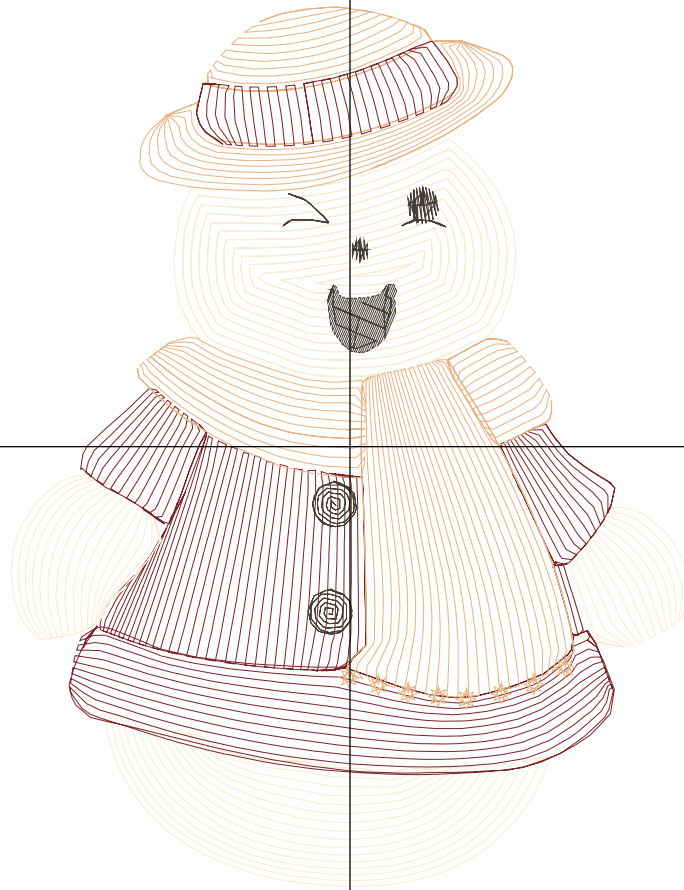

ZOOM 100%

Color Sequence:

Design Name: snowman-3	Customer Name:	Machine Set: Default	
Size=90.6 mm x 115.6 mm (3.57 inch x 4.55 inch) Stitch No.=5653 ChangeColor No.=4 Trim No.=27			

No.	Thread	Length(m)
1.	 Robison Anton Super Brite Poly.Eggshell.5643	4.87
2.	 Robison Anton Super Brite Poly.Orange Glory.9056	1.60
3.	 Robison Anton Super Brite Poly.French Toast.9086	3.11
4.	 Robison Anton Super Brite Poly.Black.5596	0.36
5.	 Robison Anton Super Brite Poly.Orange Glory.9056	0.47

ZOOM 100%

Color Sequence:

Design Name: snowman-4	Customer Name:	Machine Set: Default	
Size=89.6 mm x 116.4 mm (3.53 inch x 4.58 inch) Stitch No.=5659 ChangeColor No.=6 Trim No.=21			

Design Note:

No.	Thread	Length(m)
1.	 Robison Anton Super Brite Poly.Eggshell.5643	3.21
2.	 Robison Anton Super Brite Poly.TH Burgundy.5908	2.33
3.	 Robison Anton Super Brite Poly.Eggshell.5643	0.40
4.	 Robison Anton Super Brite Poly.TH Burgundy.5908	0.23
5.	 Robison Anton Super Brite Poly.Primedor.9132	2.95
6.	 Robison Anton Super Brite Poly.Charcoal.5565	0.81
7.	 Robison Anton Super Brite Poly.TH Burgundy.5908	0.32

ZOOM 100%

Color Sequence:

Th.1(Eggshell.5643) Th.2(TH Burgundy.5908) Th.3(Eggshell.5643) Th.4(TH Burgundy.5908) Th.5(Primedor.9132) Th.6(Charcoal.5565) Th.7(TH Burgundy.5908)

Design Name: atwnls1894-5x7	Customer Name:	Machine Set: Default	
Size=87.2 mm x 118.2 mm (3.43 inch x 4.65 inch) Stitch No.=5764 ChangeColor No.=6 Trim No.=20			