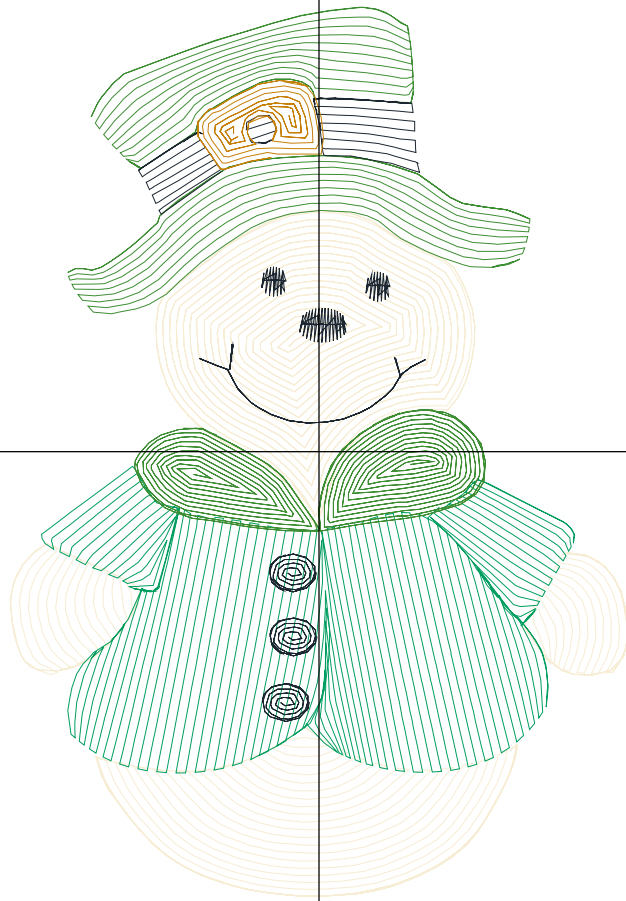

Design Note:

No.	Thread	Length(m)
1.	 Robison Anton Super Brite Poly.Eggshell.5643	5.57
2.	 Robison Anton Super Brite Poly.Baltic Blue.5741	1.38
3.	 Robison Anton Super Brite Poly.Carbondale.9128	2.49
4.	 Robison Anton Super Brite Poly.TH Burgundy.5908	1.13
5.	 Robison Anton Super Brite Poly.Charcoal.5565	0.58

ZOOM 100%

Color Sequence:

Design Name: snowman-8	Customer Name:	Machine Set: Default	
Size=81.8 mm x 117.6 mm (3.22 inch x 4.63 inch) Stitch No.=6138 ChangeColor No.=5 Trim No.=20			

Design Note:

No.	Thread	Length(m)
1.	 Robison Anton Super Brite Poly.Eggshell.5643	4.58
2.	 Robison Anton Super Brite Poly.Veggie Green.9091	2.32
3.	 Robison Anton Super Brite Poly.Kelly.5540	3.16
4.	 Robison Anton Super Brite Poly.Black.5596	0.30
5.	 Robison Anton Super Brite Poly.Pollen Gold.5856	0.37
6.	 Robison Anton Super Brite Poly.Black.5596	0.82

ZOOM 100%

Color Sequence:

Design Name: atwnls1898-5x7	Customer Name:	Machine Set: Default	
Size=90.2 mm x 116.6 mm (3.55 inch x 4.59 inch) Stitch No.=5258 ChangeColor No.=5 Trim No.=35			

Design Note:

No.	Thread	Length(m)
1.	 Robison Anton Super Brite Poly.Eggshell.5643	3.95
2.	 Robison Anton Super Brite Poly.Baltic Blue.5741	1.64
3.	 Robison Anton Super Brite Poly.Primedor.9132	1.96
4.	 Robison Anton Super Brite Poly.Dark Rust.5505	1.20
5.	 Robison Anton Super Brite Poly.Baltic Blue.5741	0.54
6.	 Robison Anton Super Brite Poly.Black.5596	0.51

ZOOM 100%

Color Sequence:

Design Name: atwnls1899-5x7	Date: 2019-12-26 14:51:16	Customer Name:	Machine Set: Default
Size=99.4 mm x 109.6 mm (3.91 inch x 4.31 inch) Stitch No.=4990 ChangeColor No.=5 Trim No.=14			