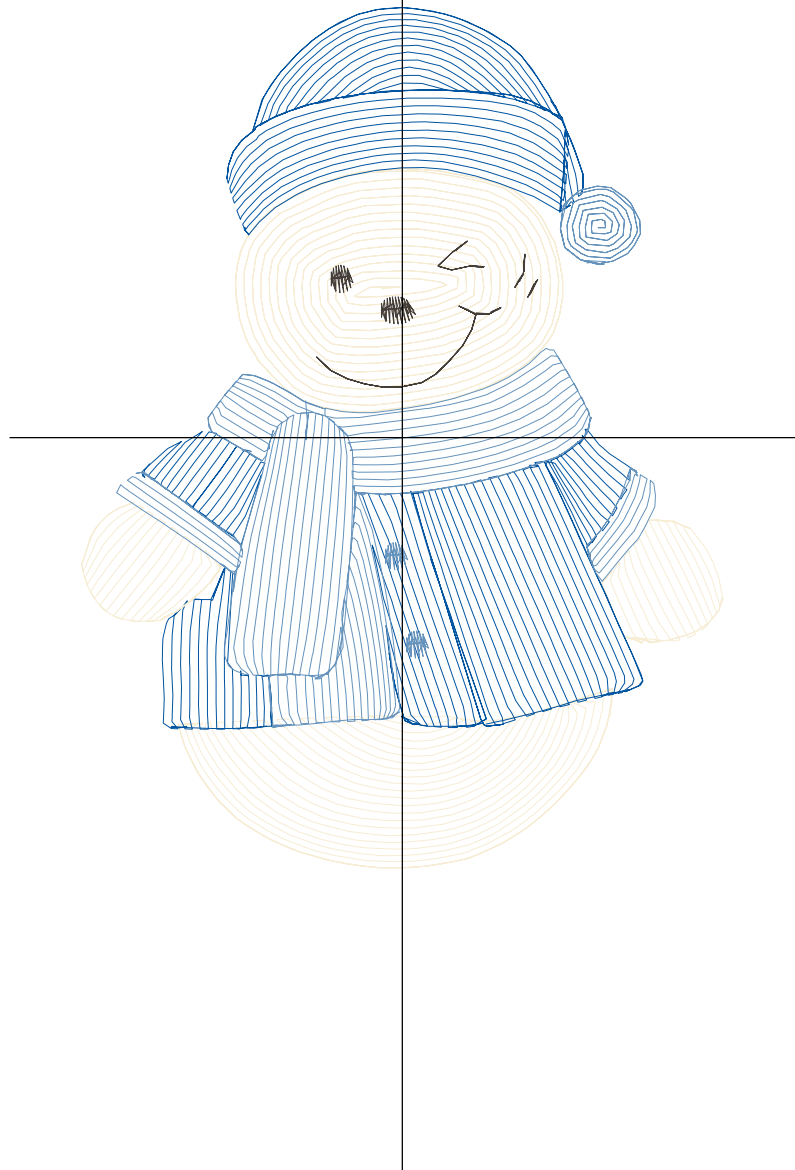

Design Note:

No.	Thread	Length(m)
1.	 Robison Anton Super Brite Poly.Eggshell.5643	2.89
2.	 Robison Anton Super Brite Poly.Black.5596	1.12
3.	 Robison Anton Super Brite Poly.Ming.5622	2.59
4.	 Robison Anton Super Brite Poly.Eggshell.5643	0.28
5.	 Robison Anton Super Brite Poly.Ming.5622	0.26
6.	 Robison Anton Super Brite Poly.Green Dust.5757	1.36
7.	 Robison Anton Super Brite Poly.Charcoal.5565	1.09

ZOOM 100%

Color Sequence:

Design Name: snowman-6	Customer Name:	Machine Set: Default	
Size=84.8 mm x 113.8 mm (3.34 inch x 4.48 inch) Stitch No.=5193 ChangeColor No.=4 Trim No.=24			

Design Note:

No.	Thread	Length(m)
1.	 Robison Anton Super Brite Poly.Eggshell.5643	3.82
2.	 Robison Anton Super Brite Poly.Baltic Blue.5741	2.93
3.	 Robison Anton Super Brite Poly.Eggshell.5643	0.26
4.	 Robison Anton Super Brite Poly.Misty.5608	2.16
5.	 Robison Anton Super Brite Poly.Charcoal.5565	0.36

ZOOM 100%

Color Sequence:

Th.1(Eggshell.5643) 	Th.2(Baltic Blue.574) 	Th.3(Eggshell.5643) 	Th.4(Misty.5608) 	Th.5(Charcoal.5565) 
				

Design Name: snowman-7	Customer Name:	Machine Set: Default	
Size=86.2 mm x 120.2 mm (3.39 inch x 4.73 inch) Stitch No.=6137 ChangeColor No.=4 Trim No.=21			