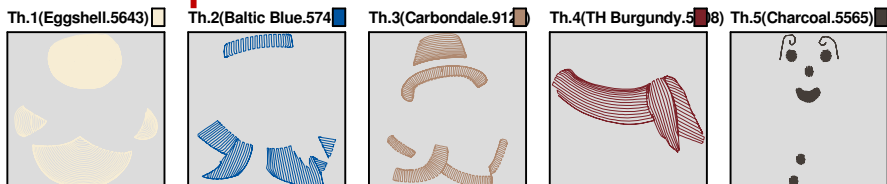

ZOOM 100%

Color Sequence:

Design Name: snowman-6	Customer Name:	Machine Set: Default	
Size=84.8 mm x 113.8 mm (3.34 inch x 4.48 inch) Stitch No.=5193 ChangeColor No.=4 Trim No.=24			

Design Note:

No.	Thread	Length(m)
1.	 Robison Anton Super Brite Poly.Eggshell.5643	3.82
2.	 Robison Anton Super Brite Poly.Baltic Blue.5741	2.93
3.	 Robison Anton Super Brite Poly.Eggshell.5643	0.26
4.	 Robison Anton Super Brite Poly.Misty.5608	2.16
5.	 Robison Anton Super Brite Poly.Charcoal.5565	0.36

ZOOM 100%

Color Sequence:

Th.1(Eggshell.5643) 	Th.2(Baltic Blue.574) 	Th.3(Eggshell.5643) 	Th.4(Misty.5608) 	Th.5(Charcoal.5565) 
				

Design Name: snowman-7	Customer Name:	Machine Set: Default	
Size=86.2 mm x 120.2 mm (3.39 inch x 4.73 inch) Stitch No.=6137 ChangeColor No.=4 Trim No.=21			

Design Note:

No.	Thread	Length(m)
1.	 Robison Anton Super Brite Poly.Eggshell.5643	5.57
2.	 Robison Anton Super Brite Poly.Baltic Blue.5741	1.38
3.	 Robison Anton Super Brite Poly.Carbondale.9128	2.49
4.	 Robison Anton Super Brite Poly.TH Burgundy.5908	1.13
5.	 Robison Anton Super Brite Poly.Charcoal.5565	0.58

ZOOM 100%

Color Sequence:

Design Name: snowman-8	Customer Name:	Machine Set: Default	
Size=81.8 mm x 117.6 mm (3.22 inch x 4.63 inch) Stitch No.=6138 ChangeColor No.=5 Trim No.=20			

Design Note:

No.	Thread	Length(m)
1.	 Robison Anton Super Brite Poly.Eggshell.5643	4.58
2.	 Robison Anton Super Brite Poly.Veggie Green.9091	2.32
3.	 Robison Anton Super Brite Poly.Kelly.5540	3.16
4.	 Robison Anton Super Brite Poly.Black.5596	0.30
5.	 Robison Anton Super Brite Poly.Pollen Gold.5856	0.37
6.	 Robison Anton Super Brite Poly.Black.5596	0.82