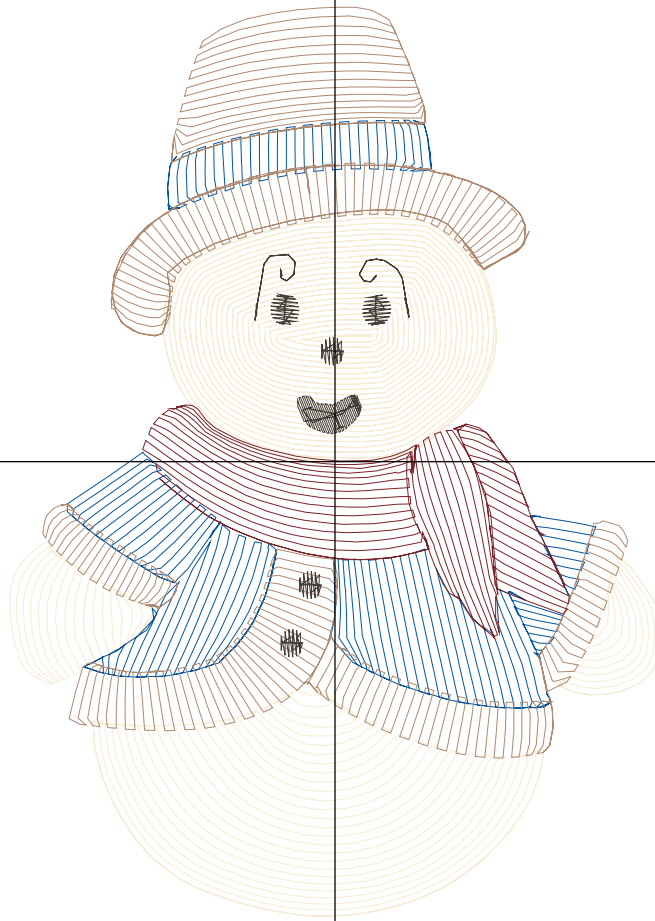

ZOOM 100%

Color Sequence:

Design Name: snowman-6	Customer Name:	Machine Set: Default	
Size=84.8 mm x 113.8 mm (3.34 inch x 4.48 inch) Stitch No.=5193 ChangeColor No.=4 Trim No.=24			

Design Note:

No.	Thread	Length(m)
1.	 Robison Anton Super Brite Poly.Eggshell.5643	3.82
2.	 Robison Anton Super Brite Poly.Baltic Blue.5741	2.93
3.	 Robison Anton Super Brite Poly.Eggshell.5643	0.26
4.	 Robison Anton Super Brite Poly.Misty.5608	2.16
5.	 Robison Anton Super Brite Poly.Charcoal.5565	0.36

ZOOM 100%

Color Sequence:

Th.1(Eggshell.5643) 	Th.2(Baltic Blue.574) 	Th.3(Eggshell.5643) 	Th.4(Misty.5608) 	Th.5(Charcoal.5565) 
				

Design Name: snowman-7	Customer Name:	Machine Set: Default	
Size=86.2 mm x 120.2 mm (3.39 inch x 4.73 inch) Stitch No.=6137 ChangeColor No.=4 Trim No.=21			

Design Note:

No.	Thread	Length(m)
1.	 Robison Anton Super Brite Poly.Eggshell.5643	5.57
2.	 Robison Anton Super Brite Poly.Baltic Blue.5741	1.38
3.	 Robison Anton Super Brite Poly.Carbondale.9128	2.49
4.	 Robison Anton Super Brite Poly.TH Burgundy.5908	1.13
5.	 Robison Anton Super Brite Poly.Charcoal.5565	0.58

ZOOM 100%

Color Sequence:

Design Name: snowman-8	Customer Name:	Machine Set: Default	
Size=81.8 mm x 117.6 mm (3.22 inch x 4.63 inch) Stitch No.=6138 ChangeColor No.=5 Trim No.=20			

Design Note:

No.	Thread	Length(m)
1.	 Robison Anton Super Brite Poly.Eggshell.5643	4.58
2.	 Robison Anton Super Brite Poly.Veggie Green.9091	2.32
3.	 Robison Anton Super Brite Poly.Kelly.5540	3.16
4.	 Robison Anton Super Brite Poly.Black.5596	0.30
5.	 Robison Anton Super Brite Poly.Pollen Gold.5856	0.37
6.	 Robison Anton Super Brite Poly.Black.5596	0.82