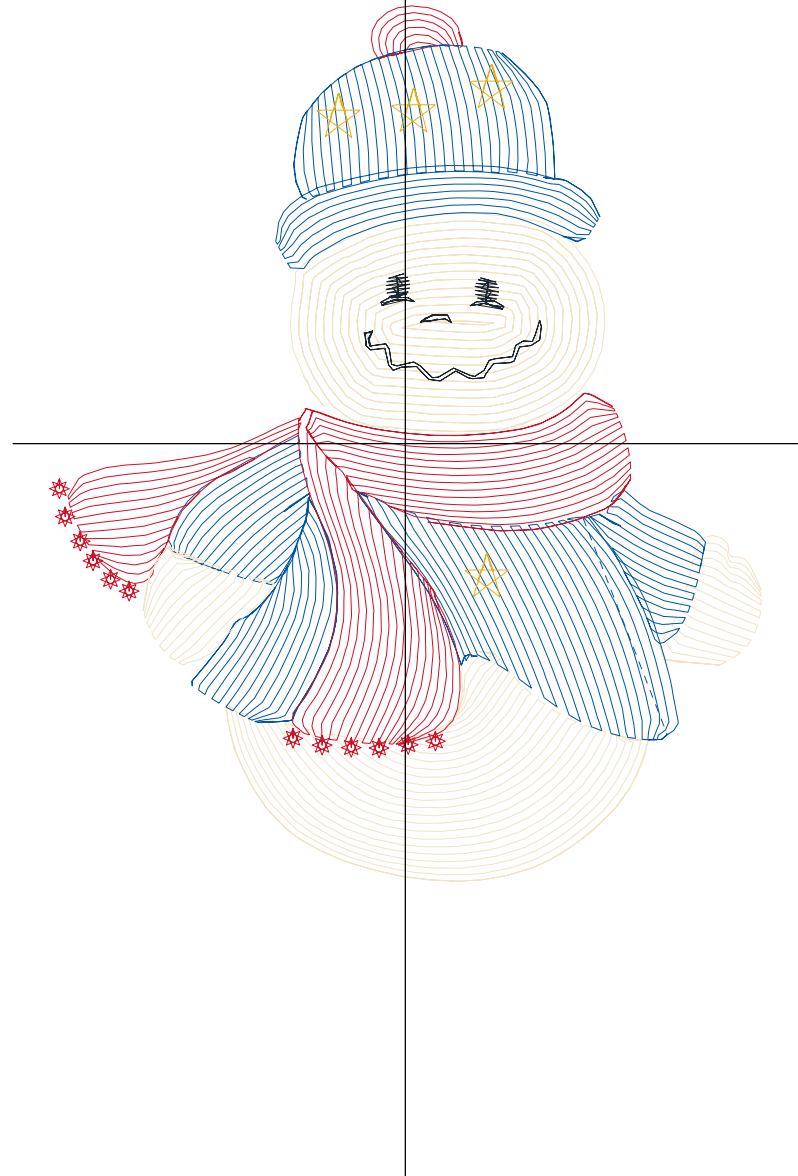

Design Name: atwnls1890-5x7	Customer Name:	Machine Set: Default	
Size=88.2 mm x 114.6 mm (3.47 inch x 4.51 inch) Stitch No.=6145 ChangeColor No.=3 Trim No.=16			

Design Note:

No.	Thread	Length(m)
1.	 Robison Anton Super Brite Poly.Eggshell.5643	3.68
2.	 Robison Anton Super Brite Poly.Green Dust.5757	5.36
3.	 Robison Anton Super Brite Poly.Ginger.5633	1.48
4.	 Robison Anton Super Brite Poly.Black.5596	0.42

ZOOM 100%

Color Sequence:

Design Name: snowman-2	Customer Name:	Machine Set: Default	
Size=94.2 mm x 115.8 mm (3.71 inch x 4.56 inch) Stitch No.=4815 ChangeColor No.=6 Trim No.=25			

Design Note:

No.	Thread	Length(m)
1.	 Robison Anton Super Brite Poly.Ice Ballet.9028	3.25
2.	 Robison Anton Super Brite Poly.Baltic Blue.5741	1.71
3.	 Robison Anton Super Brite Poly.Scarlet Flame.9020	1.94
4.	 Robison Anton Super Brite Poly.Baltic Blue.5741	0.93
5.	 Robison Anton Super Brite Poly.Ice Ballet.9028	0.23
6.	 Robison Anton Super Brite Poly.Golden Chair.9050	0.15
7.	 Robison Anton Super Brite Poly.Black.5596	0.32

ZOOM 100%

Color Sequence:

Design Name: snowman-3	Customer Name:	Machine Set: Default	
Size=90.6 mm x 115.6 mm (3.57 inch x 4.55 inch) Stitch No.=5653 ChangeColor No.=4 Trim No.=27			

No.	Thread	Length(m)
1.	 Robison Anton Super Brite Poly.Eggshell.5643	4.87
2.	 Robison Anton Super Brite Poly.Orange Glory.9056	1.60
3.	 Robison Anton Super Brite Poly.French Toast.9086	3.11
4.	 Robison Anton Super Brite Poly.Black.5596	0.36
5.	 Robison Anton Super Brite Poly.Orange Glory.9056	0.47