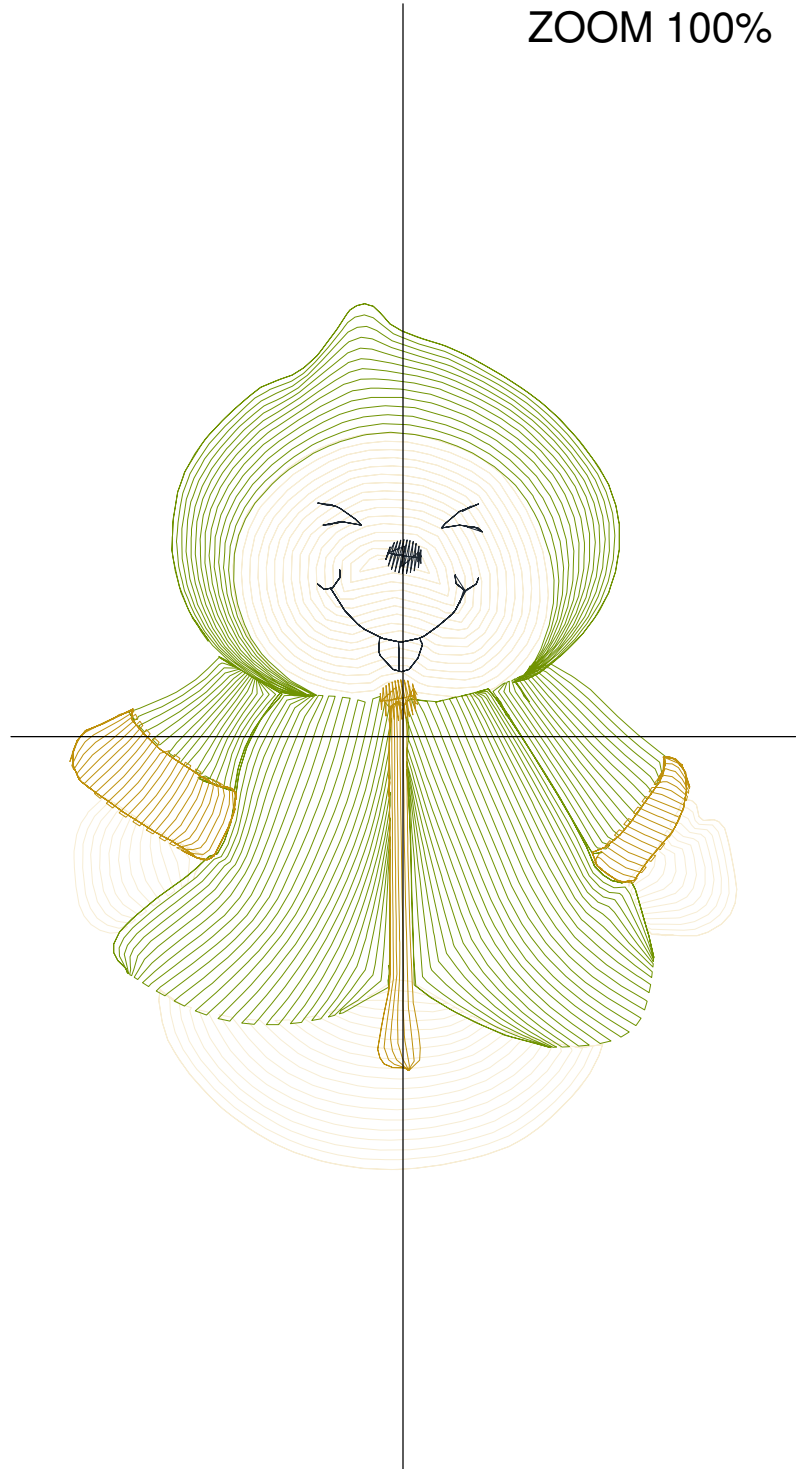

Design Name: atwnls1890-5x7	Customer Name:	Machine Set: Default	
Size=88.2 mm x 114.6 mm (3.47 inch x 4.51 inch) Stitch No.=6145 ChangeColor No.=3 Trim No.=16			

Design Note:

No.	Thread	Length(m)
1.	 Robison Anton Super Brite Poly.Eggshell.5643	3.68
2.	 Robison Anton Super Brite Poly.Green Dust.5757	5.36
3.	 Robison Anton Super Brite Poly.Ginger.5633	1.48
4.	 Robison Anton Super Brite Poly.Black.5596	0.42

ZOOM 100%

Color Sequence:

Design Name: snowman-2	Customer Name:	Machine Set: Default	
Size=94.2 mm x 115.8 mm (3.71 inch x 4.56 inch) Stitch No.=4815 ChangeColor No.=6 Trim No.=25			

Design Note:

No.	Thread	Length(m)
1.	 Robison Anton Super Brite Poly.Ice Ballet.9028	3.25
2.	 Robison Anton Super Brite Poly.Baltic Blue.5741	1.71
3.	 Robison Anton Super Brite Poly.Scarlet Flame.9020	1.94
4.	 Robison Anton Super Brite Poly.Baltic Blue.5741	0.93
5.	 Robison Anton Super Brite Poly.Ice Ballet.9028	0.23
6.	 Robison Anton Super Brite Poly.Golden Chair.9050	0.15
7.	 Robison Anton Super Brite Poly.Black.5596	0.32

ZOOM 100%

Color Sequence:

Design Name: snowman-3	Customer Name:	Machine Set: Default	
Size=90.6 mm x 115.6 mm (3.57 inch x 4.55 inch) Stitch No.=5653 ChangeColor No.=4 Trim No.=27			

No.	Thread	Length(m)
1.	 Robison Anton Super Brite Poly.Eggshell.5643	4.87
2.	 Robison Anton Super Brite Poly.Orange Glory.9056	1.60
3.	 Robison Anton Super Brite Poly.French Toast.9086	3.11
4.	 Robison Anton Super Brite Poly.Black.5596	0.36
5.	 Robison Anton Super Brite Poly.Orange Glory.9056	0.47