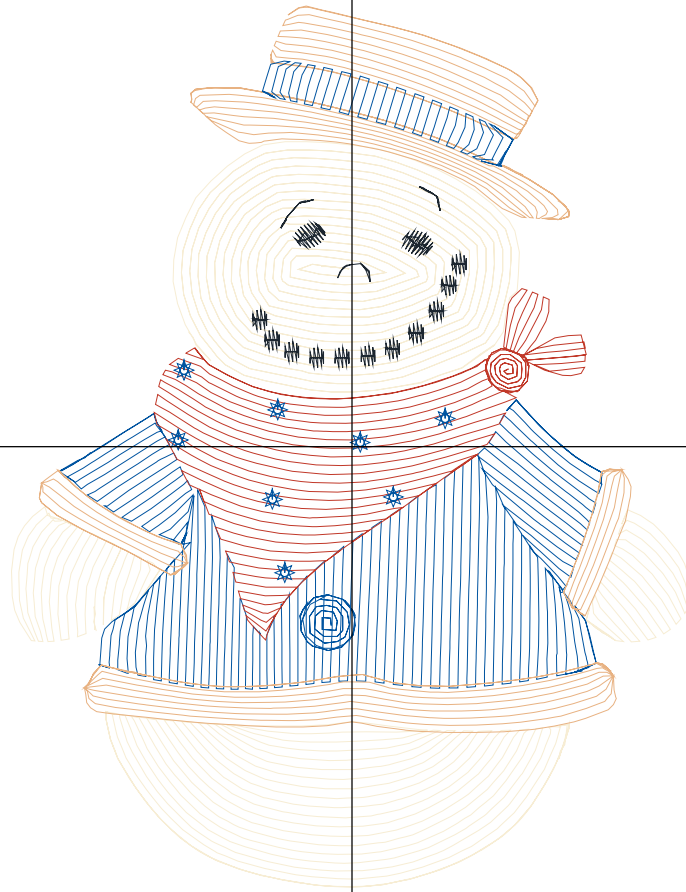

ZOOM 100%

Color Sequence:

Design Name: snowman-8	Customer Name:	Machine Set: Default	
Size=81.8 mm x 117.6 mm (3.22 inch x 4.63 inch) Stitch No.=6138 ChangeColor No.=5 Trim No.=20			

Design Note:

No.	Thread	Length(m)
1.	 Robison Anton Super Brite Poly.Eggshell.5643	4.58
2.	 Robison Anton Super Brite Poly.Veggie Green.9091	2.32
3.	 Robison Anton Super Brite Poly.Kelly.5540	3.16
4.	 Robison Anton Super Brite Poly.Black.5596	0.30
5.	 Robison Anton Super Brite Poly.Pollen Gold.5856	0.37
6.	 Robison Anton Super Brite Poly.Black.5596	0.82

ZOOM 100%

Color Sequence:

Design Name: atwnls1898-5x7	Customer Name:	Machine Set: Default	
Size=90.2 mm x 116.6 mm (3.55 inch x 4.59 inch) Stitch No.=5258 ChangeColor No.=5 Trim No.=35			

Design Note:

No.	Thread	Length(m)
1.	 Robison Anton Super Brite Poly.Eggshell.5643	3.95
2.	 Robison Anton Super Brite Poly.Baltic Blue.5741	1.64
3.	 Robison Anton Super Brite Poly.Primedor.9132	1.96
4.	 Robison Anton Super Brite Poly.Dark Rust.5505	1.20
5.	 Robison Anton Super Brite Poly.Baltic Blue.5741	0.54
6.	 Robison Anton Super Brite Poly.Black.5596	0.51

ZOOM 100%

Color Sequence:

Design Name: atwnls1899-5x7	Date: 2019-12-26 14:51:16	Customer Name:	Machine Set: Default
Size=99.4 mm x 109.6 mm (3.91 inch x 4.31 inch) Stitch No.=4990 ChangeColor No.=5 Trim No.=14			