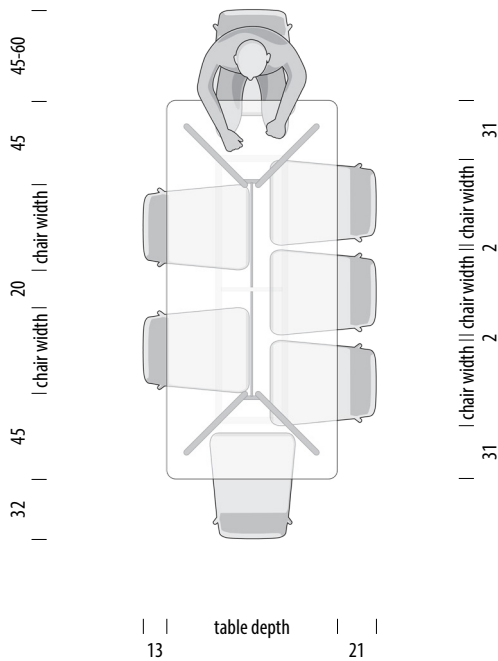

Tink table 200 x 90
Item no: 03D / 0A1

Size (cm)
W: 200 D: 90 H: 75

deepest chair fit
6 chairs

max. seating places
8 chairs