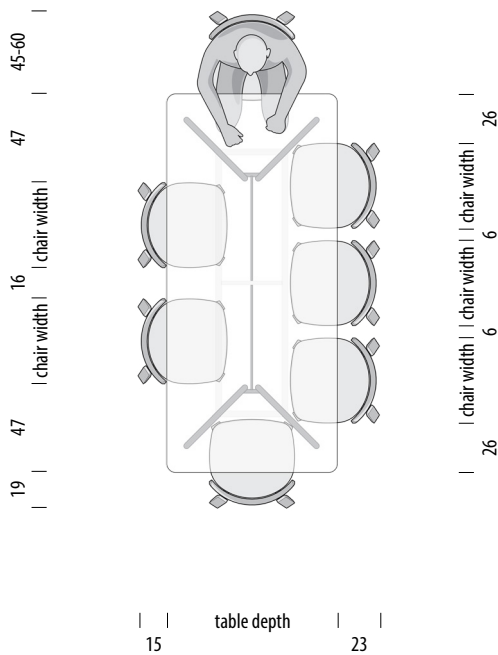

Tink table 200 x 90
Item no: 03D / 0A1

Size (cm)
W: 200 D: 90 H: 75

deepest chair fit
6 chairs

↔

max. seating places
8 chairs