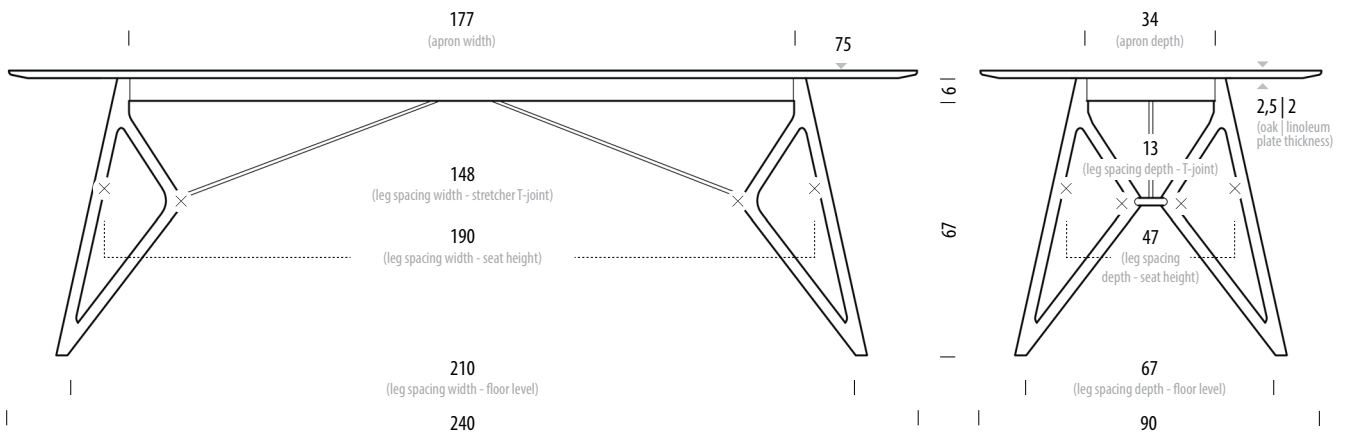

Selected options

Solid oak plate

Oiled
1015
White oil

Oiled
1505
Natural oil

Oiled
163
Smoked oil

Linoleum plate

4023
Nero

Indicated materials and colours are selected by Gazzda as best-selling items. The lead time of selected options is 1-5 weeks. For an accurate lead time, please consult customer service.

For other material options, please see the Available materials section at the end of the product sheet.