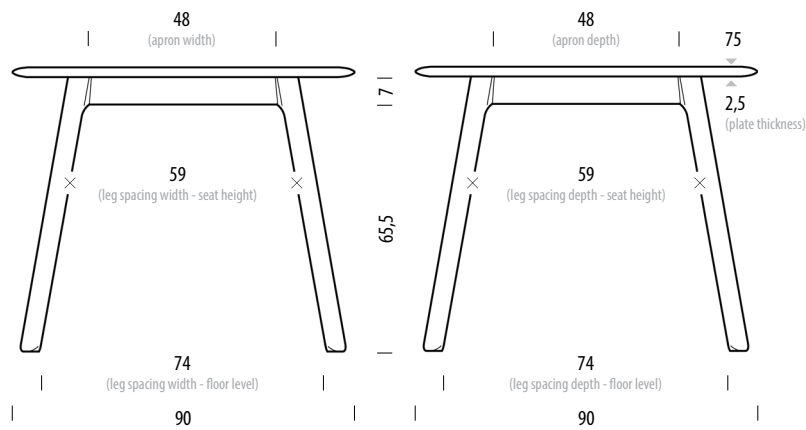

Item no. 1D9

Leg spacing	Width	Depth	Height
Floor level	74	74	
Seat height	59	59	
Apron height	48	48	

Assembly 15 min / 2 persons

Plate	Thickness
	2,5