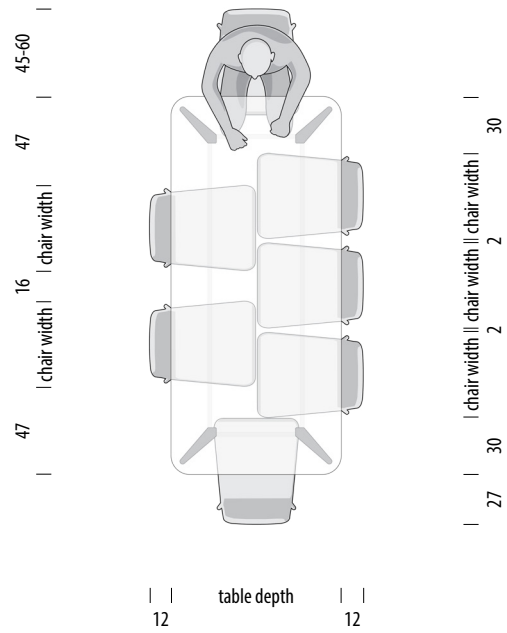

Stafa Table 200 x 90   **Size (cm)**
Item no: 037 / 3D0   W: 200   D: 90   H: 75

deepest chair fit 6 chairs   max. seating places 8 chairs