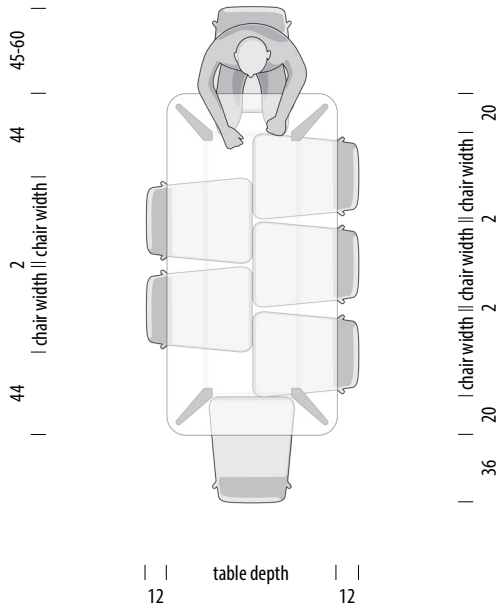

Stafa Table

Seating overview - Ena Chair | W: 45, D: 56, H: 84

0cm 100 140 160 180 200 220 240

Scale: 1:40

Version: 14-9-2023

Stafa Table 180 x 90   **Size (cm)**
Item no: 036 / 3CF   W: 180   D: 90   H: 75

deepest chair fit 6 chairs   max. seating places 8 chairs