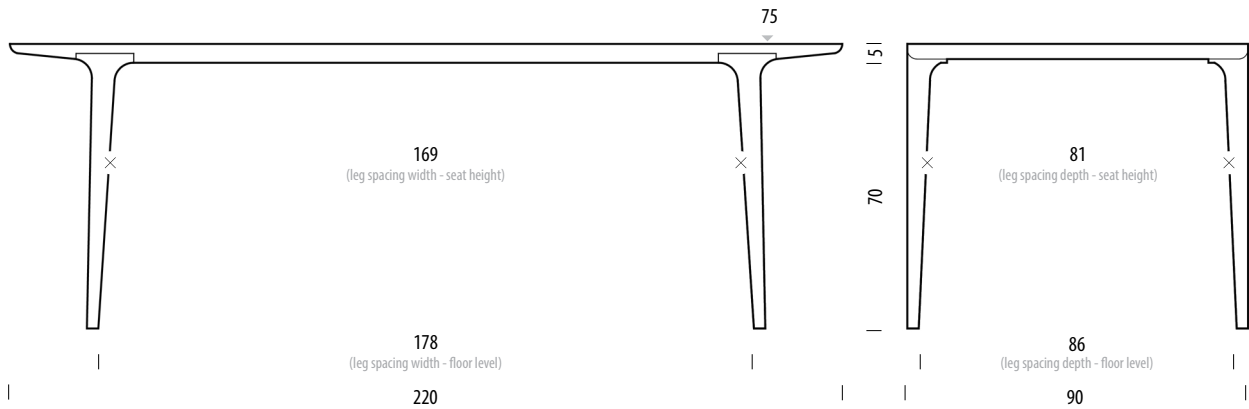

Fawn Table 220

Body Solid wood

Basic info

Design	Salih Teskeredžić	
Product size	W: 220, D: 90, H: 75	
Packaging	W: 232,5, D: 96, H: 15	
Volume	0,34 m ³	
Net weight	45,9 kg	51 kg
Gross weight	51,7 kg (walnut)	57,5 kg (oak)

Item no. 090 / 2E0 / 59B

Assembly 15 min / 2 persons

Leg spacing	Width	Depth	Height
Floor level	178	86	
Seat height	169	81	

Plate	Thickness
	5

Selected options

Body

Oak
1015
White oil

Oak
1505
Natural oil

Fawn Table

Seating overview - Fawn Chair | W: 48, D: 48, H: 79

0cm 100 140 160 180 200 220 240

Scale: 1:40

Version: 14-9-2023

Fawn Table 160 x 90 **Size (cm)**
 Item no: 08D W: 160 D: 90 H: 75

deepest chair fit 4 chairs max. seating places 6 chairs