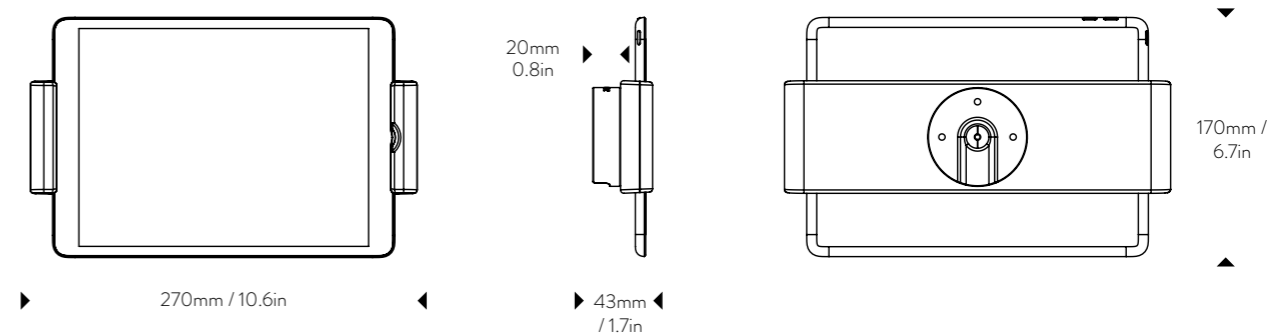

Powered iPad Wall Mount

For simplified order stations, room bookings, visitor registration, and point-of-information, the iPad Wall Mount is your secure, iPad business solution.

MEASUREMENTS

FEATURES

-  Embedded MFi Power to stay connected at all times.
-  One-time permanent installation keeps the iPad safely and securely in place.
-  Simple power and peripheral cable management opens up a world of functionality options.
-  The slimmest, secure and low profile solution for all wall applications.
-  Positionable in either portrait or landscape orientations.
-  Compatible with iPad (6th Gen). Backwards compatible with iPad (5th Gen) and iPad Air 1.

PRODUCT SPECIFICATIONS

Product	Compatibility	Colour	SKU	Barcode	MSRP (AUD / USD)
iPad Wall Mount	iPad 9.7"	Silver	SPEIPAWMK61	706502066000	\$185 / \$210