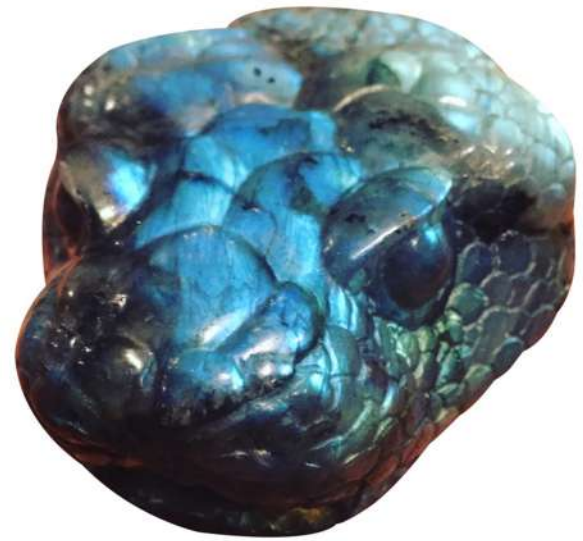

The Sculpture Collection showcases a selection of our unique hand-carved creations, crafted from a variety of materials including ancient fossils, genuine animal skulls and semi precious gemstones.

Jet Skull With Octopus

Wooden Filigree Skull With Brass Wire

Wooden Steampunk Skull With Brass

Big Dragon Ammonite With Pearl

Ammonite Alive

Ganesha In Golden Tektite (LDG)

Dragon Love In Golden Tektite (LDG)

Alien Skull Ammonite

Evolution Ammonite

Simian Ammonite

Skull Pyrite Ammonite

Labradorite Dragon Head

Labradorite Snake Head

Two face (Pyrite)

Pyrite Skull

Genuine Horse Skull (Gold Leaf)

Genuine Ram Skull (Gold Leaf)

Genuine Monkey Skull (Gold Leaf)

Genuine Crocodile Skull (Gold Leaf)