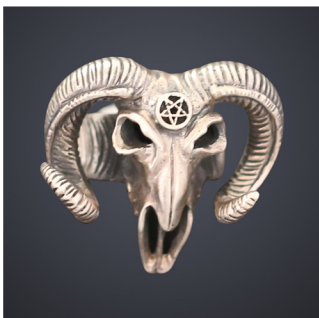

MERCURIUS

The Edge Collection

The Edge Collection

The Edge Collection by Mercurious Designs is not for everyone, and that's just the way we like it. It embraces a bold confidence that is for today's Warrior, whatever Path they walk.

Heraldic Pendant

Claw Ring

Bone Sabertooth Ring

Piranha Pendant

Winged Vulture Ring

Big Vulture Pendant

Scorpion Ring

Big Sabertooth Pendant

Snake vertebra Bracelet

Claw pendant

Bone Ring

Winged Skull Ring

Ram Ring

Dead Pharaoh Ring

MERCURIUSDESIGNS.COM

FACEBOOK: MERCURIUSDESIGNS