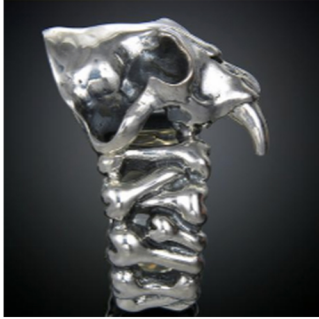

MERCURIUS

ANIMA COLLECTION

ANIMA

Mercurious Designs captures the spirit of mythical and magical creatures! Sensual snakes slithering on the Earth to dynamic dragons soaring through the Heavens.

Large Sabertooth Pendant

Sabertooth Tiger Ring

Snake Pendant

Vulture Skull Ring

Rhino Horn Beetle Ring

Claw Pendant

Staghorn Beetle Ring

China Dragon Pendant

Two Headed Snake Ring

Dragon Pendant

Two Headed Sabertooth Pendant

Ram Skull Ring

Vulture Skull Pendant

Large Snake Ring

Big Dragon Pendant

Large Dragon Ring

Condor Ring

Scorpion Ring

Chameleon Ring

Snake Vertebra Bcl

Claw Ring

Braided Snake Skull Bcl

MERCURIOUSDESIGNS.COM

FACEBOOK: MERCURIOUSDESIGNS

INSTAGRAM: MERCURIOUSDESIGNS