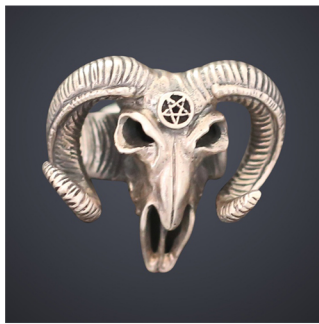

MERCURIUS

ANIMA COLLECTION

ANIMA

Mercurious Designs captures the spirit of mythical and magical creatures! Sensual snakes slithering on the Earth to dynamic dragons soaring through the Heavens.

Large Sabertooth Pendant

Sabertooth Tiger Ring

Snake Pendant

Vulture Skull Ring

Rhino Horn Beetle Ring

Claw Pendant

Staghorn Beetle Ring

China Dragon Pendant

Two Headed Snake Ring

Dragon Pendant

Two Headed Sabertooth Pendant

Ram Skull Ring

Vulture Skull Pendant

Large Snake Ring

Big Dragon Pendant

Large Dragon Ring

Condor Ring