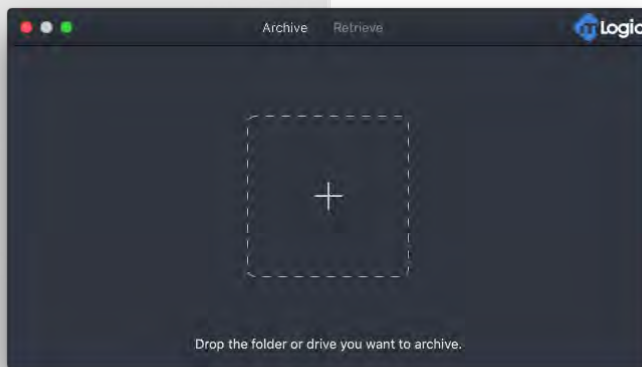

mLogic LTFS Utility

mSpeed Pro ships with a simple drag and drop Linear Tape File System (LTFS) archiving and retrieve utility. To ensure that what you archive to mSpeed Pro is an exact replica of your source material, the utility utilizes xxHASH64 verification. Detailed Transfer Logs are also generated with every archive.