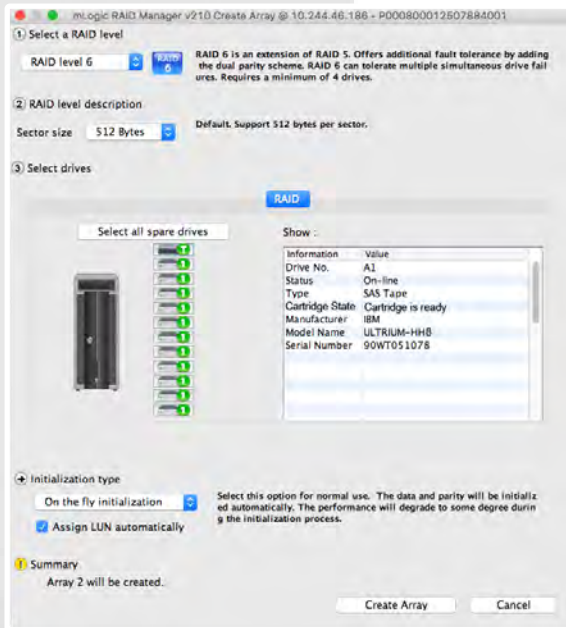

mSpeed Pro supports multiple RAID levels including RAID 6 for the ultimate in fault tolerance and connects to any macOS or Windows computer via a blazing fast 40Gb/second Thunderbolt 3 port.

mSpeed Pro features eleven removable drive bays that support either 2.5"/3.5" SAS II or SATA III 6 Gb/s hard drives or SSDs. Simply add your own hard drives or SSDs or a combination of both. When SSDs are installed, it is possible to achieve data transfer rates of up to 2600 MB/s.

mSpeed Pro ships with the mLogic LTFS Utility, a simple drag and drop application that archives media from the RAID to the LTO tape. Restoring assets from tape is just as easy.

mSpeed Pro Highlights

- Desktop RAID with LTO7 or LTO8 tape drive
- Dual Thunderbolt 3 ports
- Supports 11 removable 2.5" or 3.5" HDDs / SSDs
- Add your own drives. Mix and match HDDs / SSDs
- Hardware RAID 0,1, 5, 6, 10 or JBOD operation
- Data transfer rates up to 2600 MB/second
- Add up to 3 JBOD chassis via SAS Expander port
- Ships with the mLogic (LTFS) Utility
- Includes full version of KYNO, Hedge software
- Supports dual 4K monitors or a single 5K monitor
- macOS and Windows compatible

Simple GUI. High-Speed Hardware RAID.

mSpeed Pro supports a variety of hardware-controlled RAID modes, including RAID 0, 1, 5, 6, 10 & JBOD. Setting up a RAID set is easy using the included mLogic RAID Manager.