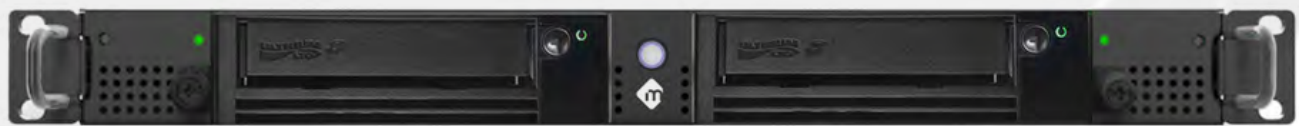

mLogic's SAS LTO solutions are Linear Tape File System (LTFS) compatible. LTFS is an industry standard format that mounts an LTO cartridge like a hard drive enabling simple drag and drop functionality for file backup and archiving. This eliminates the need for backup software and allows LTO cartridges to be exchanged easily between users, operating systems, and third-party LTFS software applications.

### Rack-Mountable SAS LTO-8 Highlights

- 1U rack mountable SAS LTO with single or dual LTO-8 tape drives
- Up to 30 TB native storage capacity per tape cartridge
- Up to 750 MB/second data transfer rate
- Dual SAS connectors
- Reads and writes to both LTO-7 & 8 tapes
- LTO tape has a 30+ year shelf-life - Significantly longer than hard drives
- Designed for Linux and Windows backup and archiving

Serial  
Attached  
SCSI

mLogic Rack-Mountable SAS LTO solutions are compatible with the industry leading Linux and Windows backup/archiving software.

**Innovative Design.  
Solid Engineering.**

Technical Data	Single Unit	Dual Unit	
Dimensions (LxWxH)	Weight	Weight	Power
16.5 x 19 x 1.7 inches	16 / 19 lbs	16 / 19 lbs	110/220 AC
419 x 483 x 43 mm	7.3 / 8.6 kg	7.3 / 8.6 kg	

## Rack-Mountable SAS LTO-8

- 1U Rack-Mountable with Single or Dual LTO-8 drives
- Units above also available bundled with SAS HBA