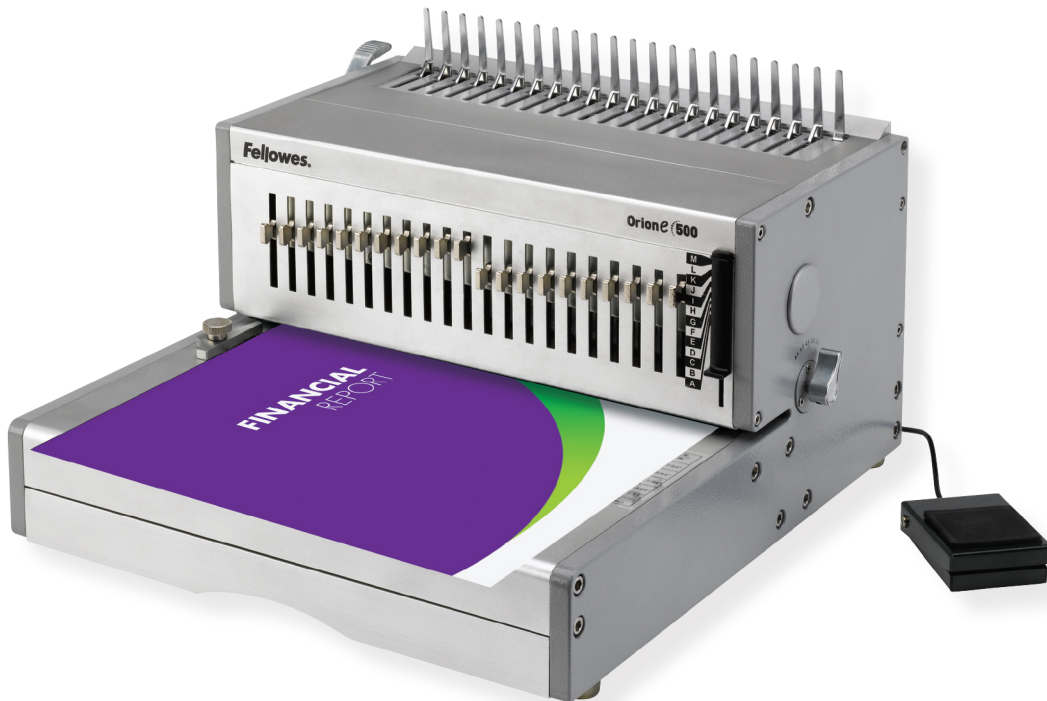

## Commercial Binding Machine

### Specifications

<b>Model</b>	<b>Orion™ E</b>
<b>Item Number</b>	FEL- 5643201
<b>Binding Type</b>	Plastic Comb
<b>Punching Capacity</b>	30 Sheets
<b>Punching Type</b>	Electric
<b>Binding Capacity</b>	500 Sheets
<b>Releasable Dies</b>	Yes - All
<b>Adjustable Punching Depth</b>	Yes
<b>Vertical Punching</b>	No
<b>Binding Element Selector</b>	Yes
<b>Dimensions</b>	9.75" x 15.75" x 19.75"
<b>Warranty</b>	1 Year

#### Foot Pedal

Operation for maximum ease of use.

#### 21-Releasable Dies

Can handle a variety of document sizes up to 12" wide.