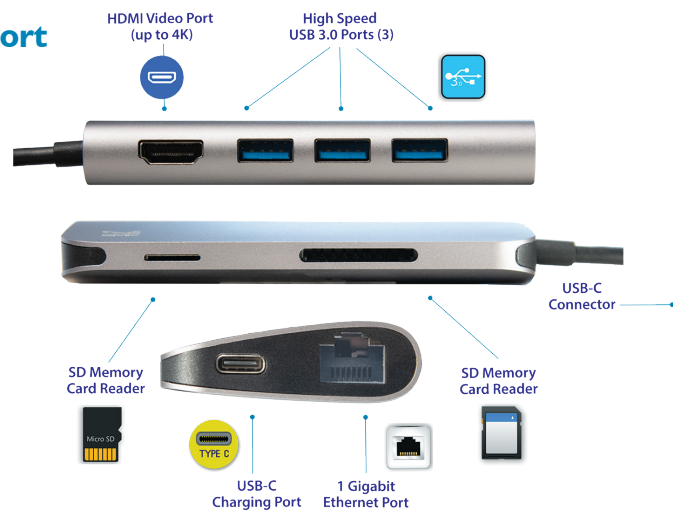

# USB-C Hub/ Mini Docking Station

Have a laptop or Chromebook with a USB-C port? SMK's USB-C Hub/Mini Docking Station provides the power of a desktop docking station in an ultra-portable size. Connect to hard drives, printers, smartphones, cameras and more with the hub's 3 high-speed USB 3.0 ports. Watch movies and videos using the hub's HDMI port. Move photos with dual SD Memory Card Readers; or connect to local area networks with a 1-Gigabit Ethernet port.

### Micro SD Card Reader

supporting SD/SDHC/SDXC/UHS-I memory cards up to 2TB

## Compatibility

Apple® laptops (macOS®)  
Windows® Laptops  
Chromebooks  
Color: Space-Gray  
*Requires USB-C port*

## Have a Laptop or Chromebook? Instantly Add Multiple Ports:

- **USB-C Power Delivery Port**
- **HDMI 4K video port (UHD & HD)**
- **Gigabit Ethernet Port (10M/100M/ 1000M transmission speeds)**
- **Three USB3.0 ports**
- **SD & Micro/SD memory card readers (SD SDHC SDXC UHS-I)**