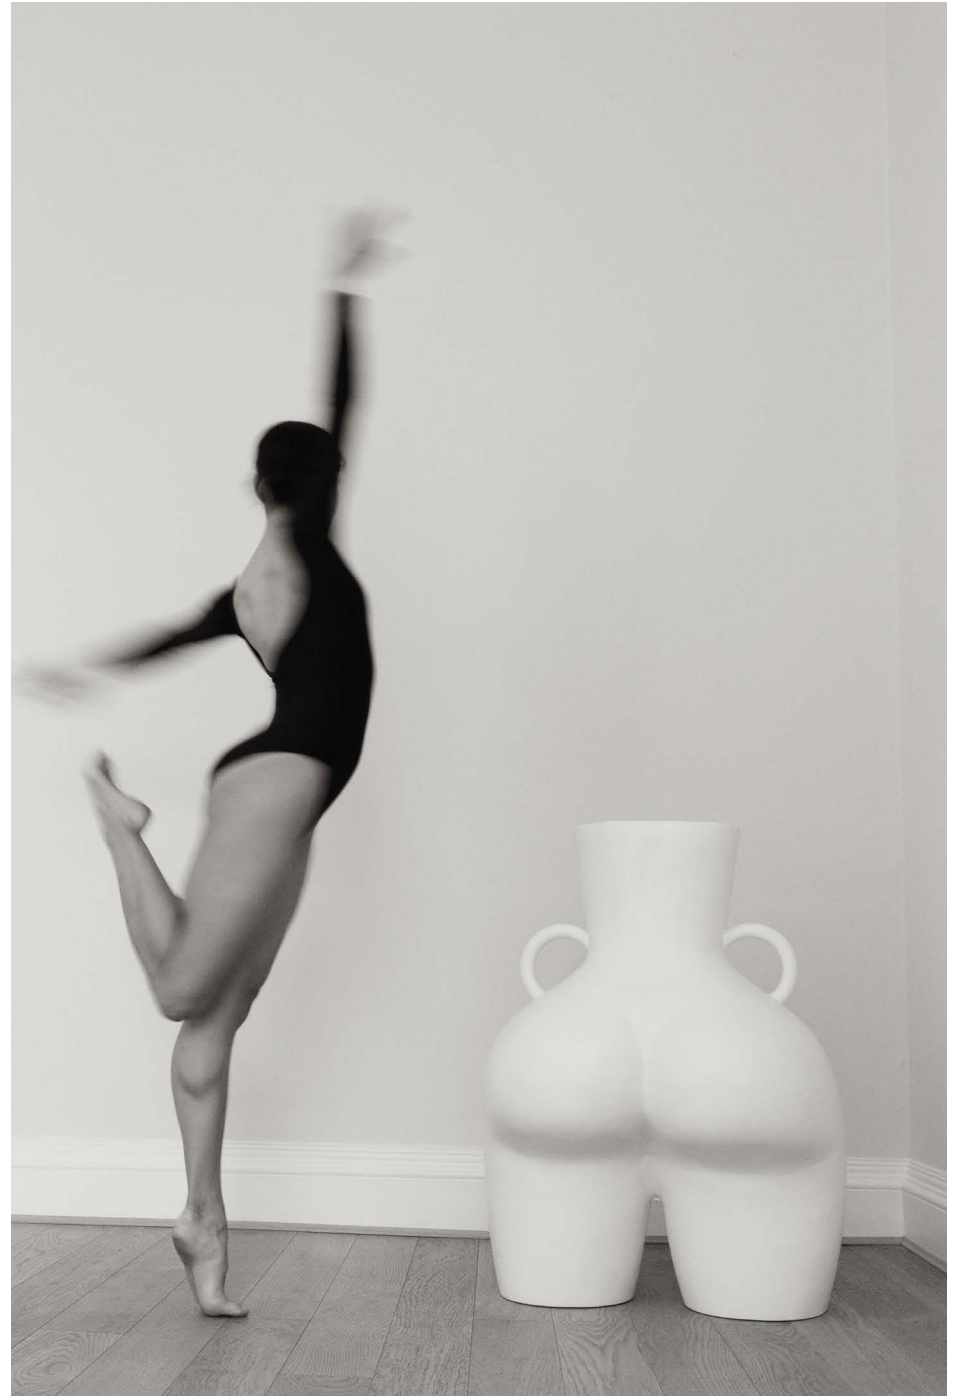

# MAMA LOVE HANDLES

Love Handles Vase Large  
White Matte  
V0003\_WH\_MA

Love Handles Vase Large  
Black Matte  
V0003\_BL\_MA

Decorate your space with our supersized 'cheeky' vase. Finished with a smooth surface and accented with two love handles, the derrière-shaped piece can be filled with large dried flowers or simply appreciated as the art piece that it is.

**DIMENSIONS**  
Height: 90cm  
Width: 70cm  
Depth: 50cm  
Weight: 25kg