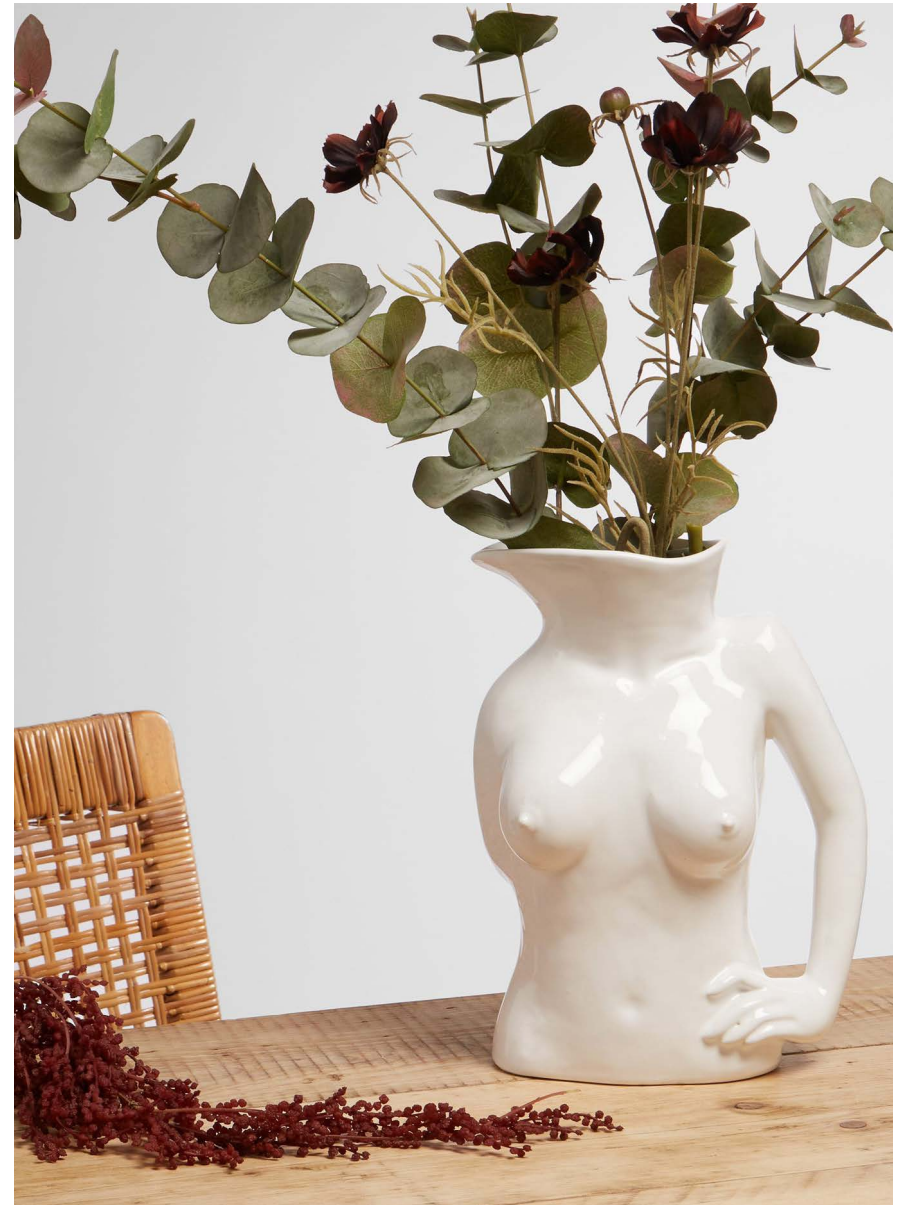

# BREAST FRIEND

The Breast Friend vase is a continuation with our fascination and celebration of the female figure. The ceramic has a matte finish and is shaped into a bust with an open neck. Fill it with freshly cut flowers to lend an artistic mood to any room.

# JUGS JUG

Our confident approach to womanhood is expressed in the ceramic Jugs Jug vases. The sculpted female torso has an arm that cleverly doubles as a handle. Complement the graceful curves with a floral and eucalyptus bouquet when styling it.

Jugs Jug White Shiny  
V0002\_WH\_SH

Jugs Jug Navy Blue Shiny  
V0002\_NB\_SH

Jugs Jug Hot Pink Shiny  
V0002\_HP\_SH

Jugs Jug Black Matte  
V0002\_BL\_MA

**DIMENSIONS**  
Height: 28cm  
Width: 17cm  
Depth: 10cm  
Weight: 1.6kg

# POPOTIN

Echoing the work of sculptor Constantin Brancusi, our Popotin vase will bring a playful mood to your interiors. Taking the form of a woman's derrière, it has a tactile uneven surface to celebrate uniqueness of the female body. Place it on your coffee table as a distinctive focal point.