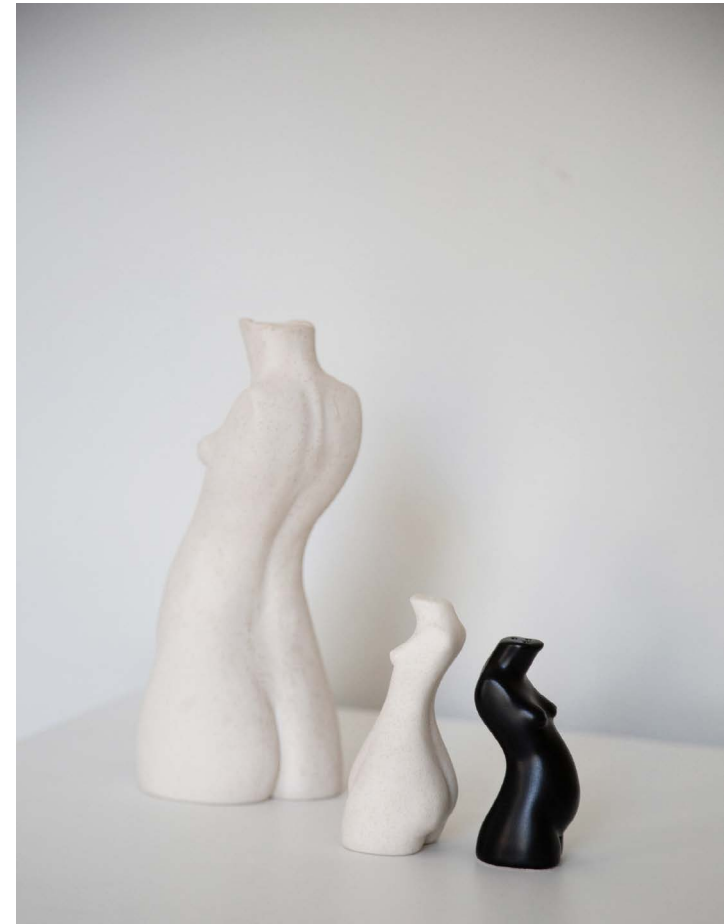

TIT FOR TAT SALT & PEPPER SHAKERS

Tit for Tat Salt and Pepper Shakers
TB004_BW

DIMENSIONS
Height: 9cm