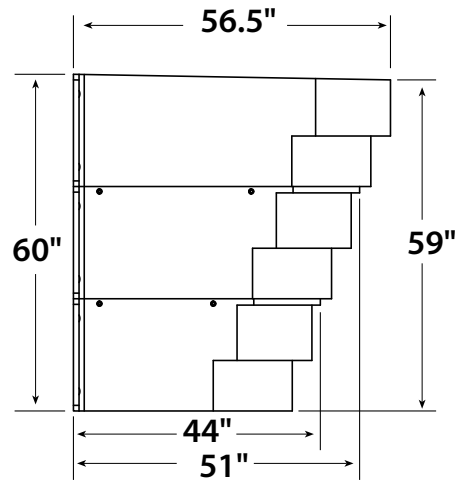

6700 Modular Egress Window Well

Adaptable.

The 3-tier multi-piece construction is specially designed to accommodate 5-foot wide egress windows. Terraced steps allow for quick and easy egress.

granite grey
#067000390

sandstone
#067000391

Top view

Side view