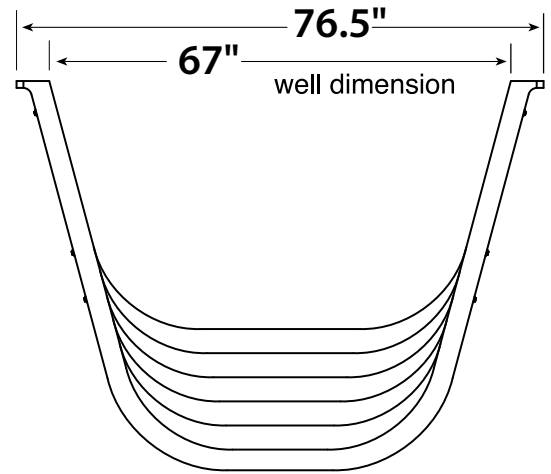

6700 Modular Egress Window Well

Adaptable.

The 3-tier multi-piece construction is specially designed to accommodate 5-foot wide egress windows. Terraced steps allow for quick and easy egress.

granite grey
#067000390

sandstone
#067000391

Top view

Side view