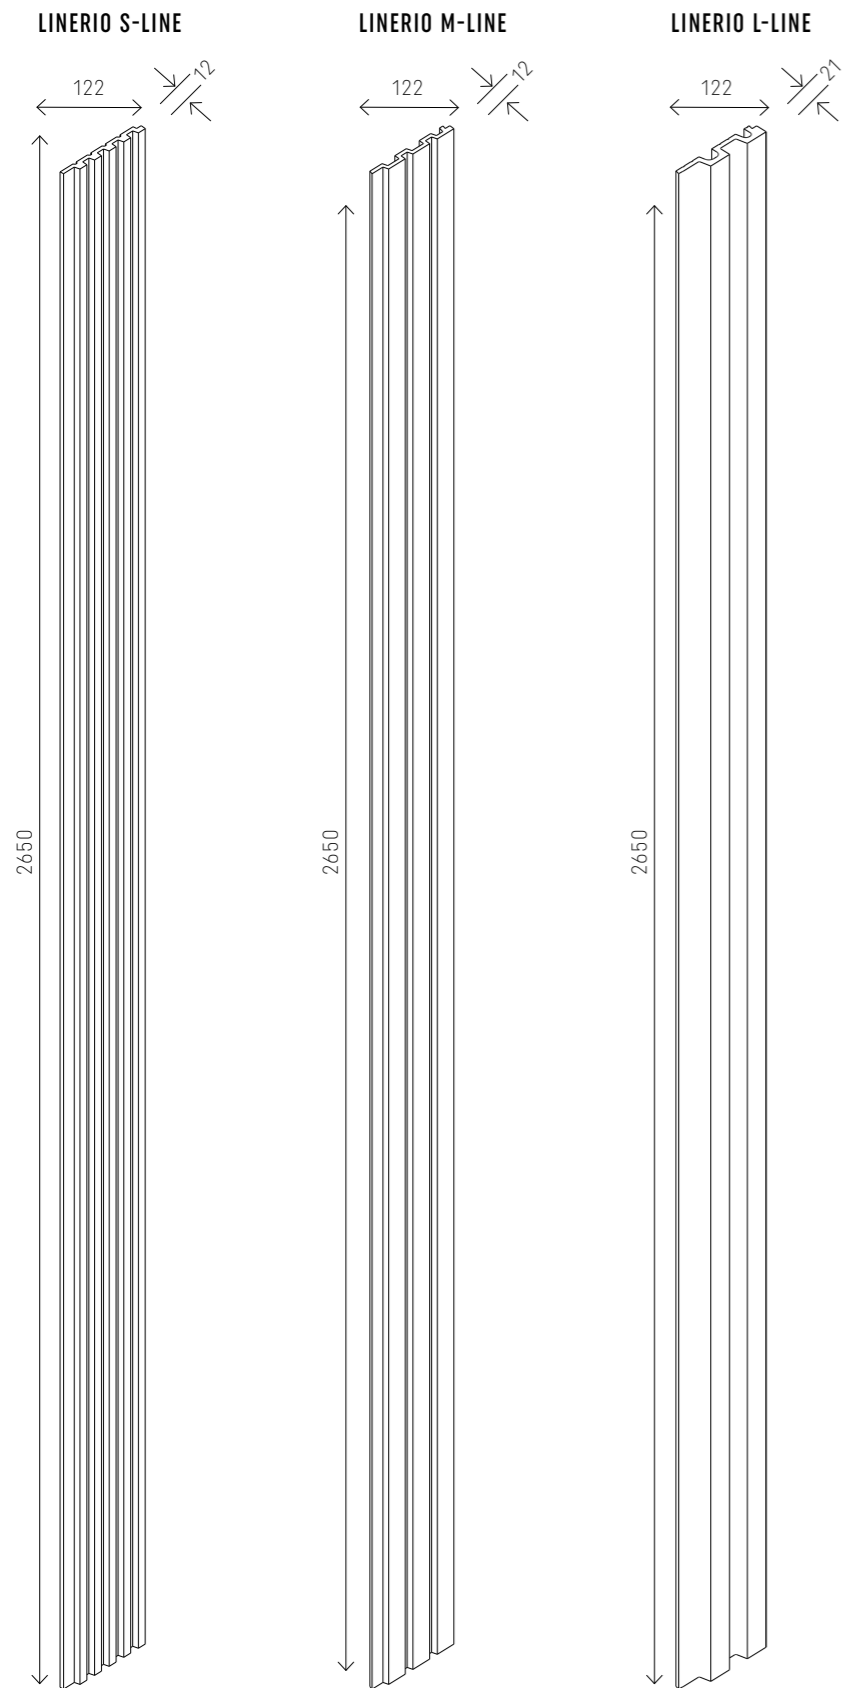

FINISHING TRIMS

To finish the wall, you can use dedicated trims, which, like the panels, are mounted with adhesive. For each of the panel types, you can choose the right and left trims, while the universal trim will allow you to finish the top and bottom of the wall.

Watch video

PANELS DIMENSION

FINISHING TRIMS

**S-LINE
LEFT TRIM**
2650x28x12

**S-LINE
RIGHT TRIM**
2650x35x12

**M-LINE
LEFT TRIM**
2650x42x12

**M-LINE
RIGHT TRIM**
2650x26x12

**L-LINE
LEFT TRIM**
2650x61x21