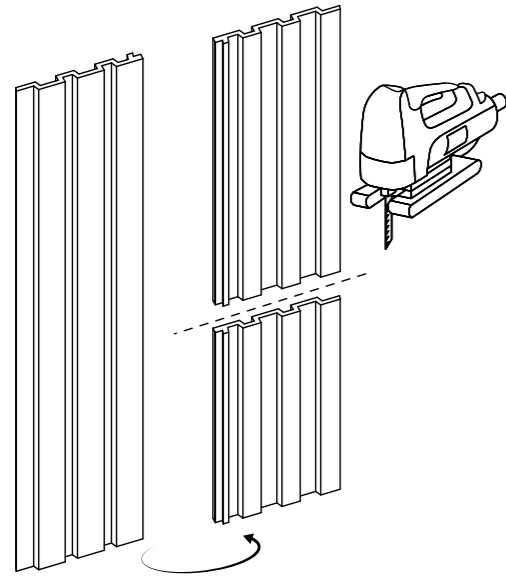

INSTALLATION

The installation of Linerio panels is quick and easy. They are mounted with glue and can be easily cut to the desired size with a saw or jigsaw.

PANEL FEATURES

Low weight

Water resistance

Improve soundproofing

Quick installation

Easy to keep clean

Recyclable

2-year guarantee on the product

EASY INSTALLATION

Remarkable effect with little effort? With Linerio panels, it is possible. Installation is easy and intuitive, just follow a few simple steps to enjoy a beautiful wall.

STEP 1

Panels can be mounted vertically, horizontally and diagonally. If you want to trim them, use a handsaw, jigsaw, or table saw.

STEP 2

Apply VOX adhesive on the back of the panel in the shape of two vertical stripes, then attach the panel to the wall.