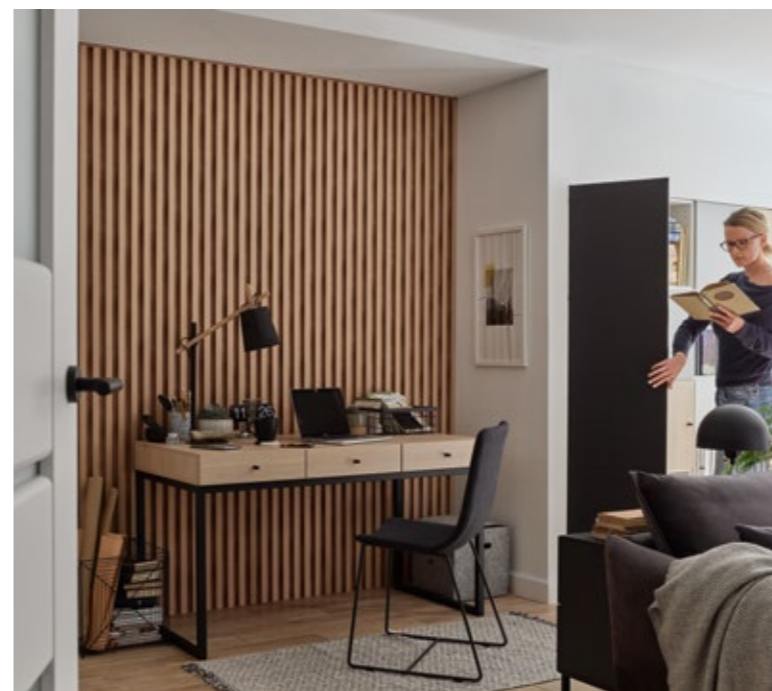

LINERIO PANELS. WALLS WITH DEPTH

Each element of the interior matters. They all affect its atmosphere and the way we feel about it. That is why, when we finish walls, we need to decide what role they will play – the quiet hero in the background or the crowning glory of the interior. Irrespective of your choice, the Linerio panels will help you to achieve your goal. They will give the interior a unique character and help to designate different zones. The final effect depends on which of the three available lines you choose – S, M, or L, each with different width and depth of the slats and in different colours. Pick the shade from Natural, Mocca, Chocolate, White, Grey or Anthracite – they will all fit perfectly both in a private home and in a hotel or restaurant.

ENDLESS POSSIBILITIES

Linerio panels offer real creative freedom. You can put them on the wall in the living room or use them to decorate the bedroom ceiling. However, they'll work equally well in more demanding spaces, such as the hallway or bathroom. Choose your favourite colour and thickness, then mount them as you wish: vertically, horizontally or diagonally. They will catch the eye in any configuration.