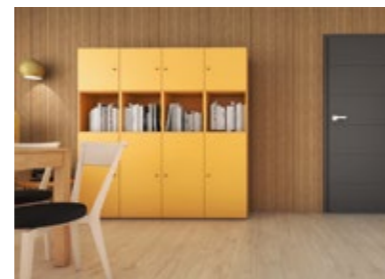

The manufacturer reserves the right to make changes to the colours, dimensions, and functions of the presented products. This catalogue is published for reference purposes only. The catalogue presents sample designs from the product range. Some of the items presented in the layout photos are only used as decoration and are not for sale. Copying and distribution of any materials contained in the catalogue without the written consent of the publisher is prohibited. The colours in the catalogue may differ from reality. All data contained in the catalogue are valid in the month of printing – September 2022.