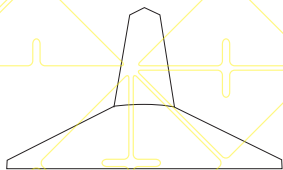

Flat shipping rate of \$20 per light anywhere in Australia

THE DETAILS

EIKON BASIC

Dimensions: 26cm (dia) x 35cm (h)

Material: Ash, Oak or Bamboo/Metal

Cable: 3m textile cable

Ceiling Fixing: Cable Cup covering