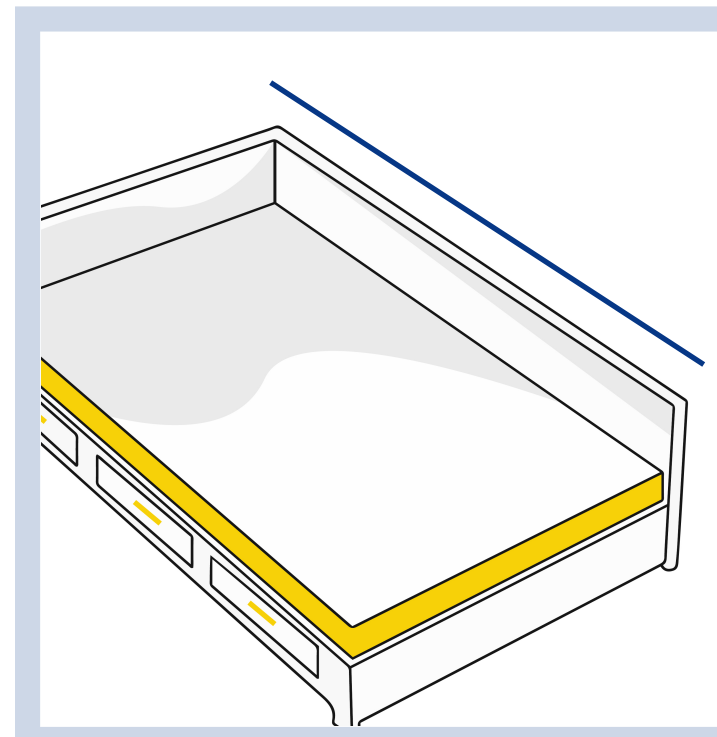

Custom Outdoor Daybed Cover - Model 7

Measurement Instructions

- ✓ Provide the right measurements from edge to edge of the furniture
- ✓ Height furniture dimensions provided by you will remain the same

Measurement

(inches)

1. Height

3. Width

2. Depth

4. Front Height

1. Height

3. Width

2. Depth

4. Front Height

In order for you to get the most out of our extra cover features, we encourage you to upload the right image that you want the cover for, this ensures that our team design the cover that meets your needs!