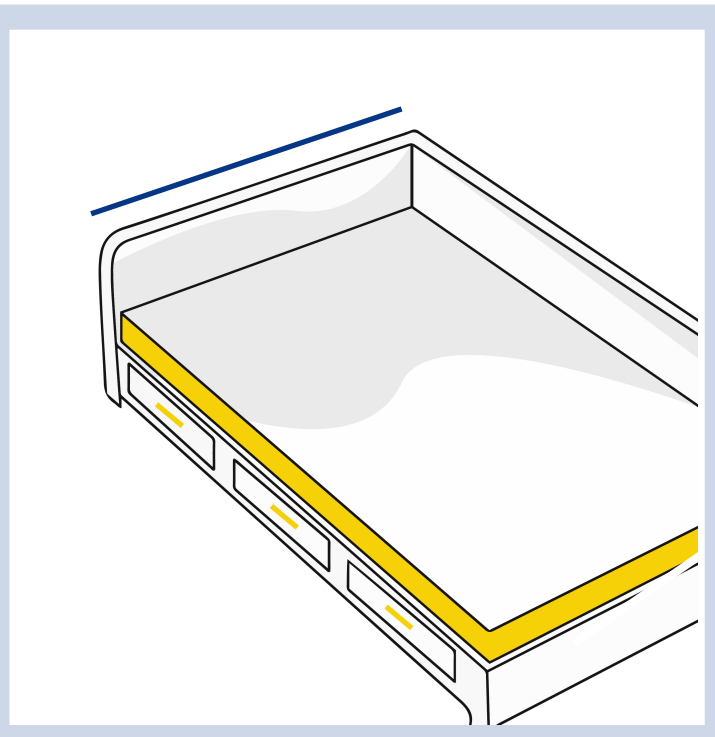

Custom Outdoor Daybed Cover - Model 7

Measurement Instructions

- ✓ Provide the right measurements from edge to edge of the furniture
- ✓ Height furniture dimensions provided by you will remain the same

Measurement

(inches)

1. Height

3. Width

2. Depth

4. Front Height

1. Height

3. Width

2. Depth

4. Front Height

In order for you to get the most out of our extra cover features, we encourage you to upload the right image that you want the cover for, this ensures that our team design the cover that meets your needs!