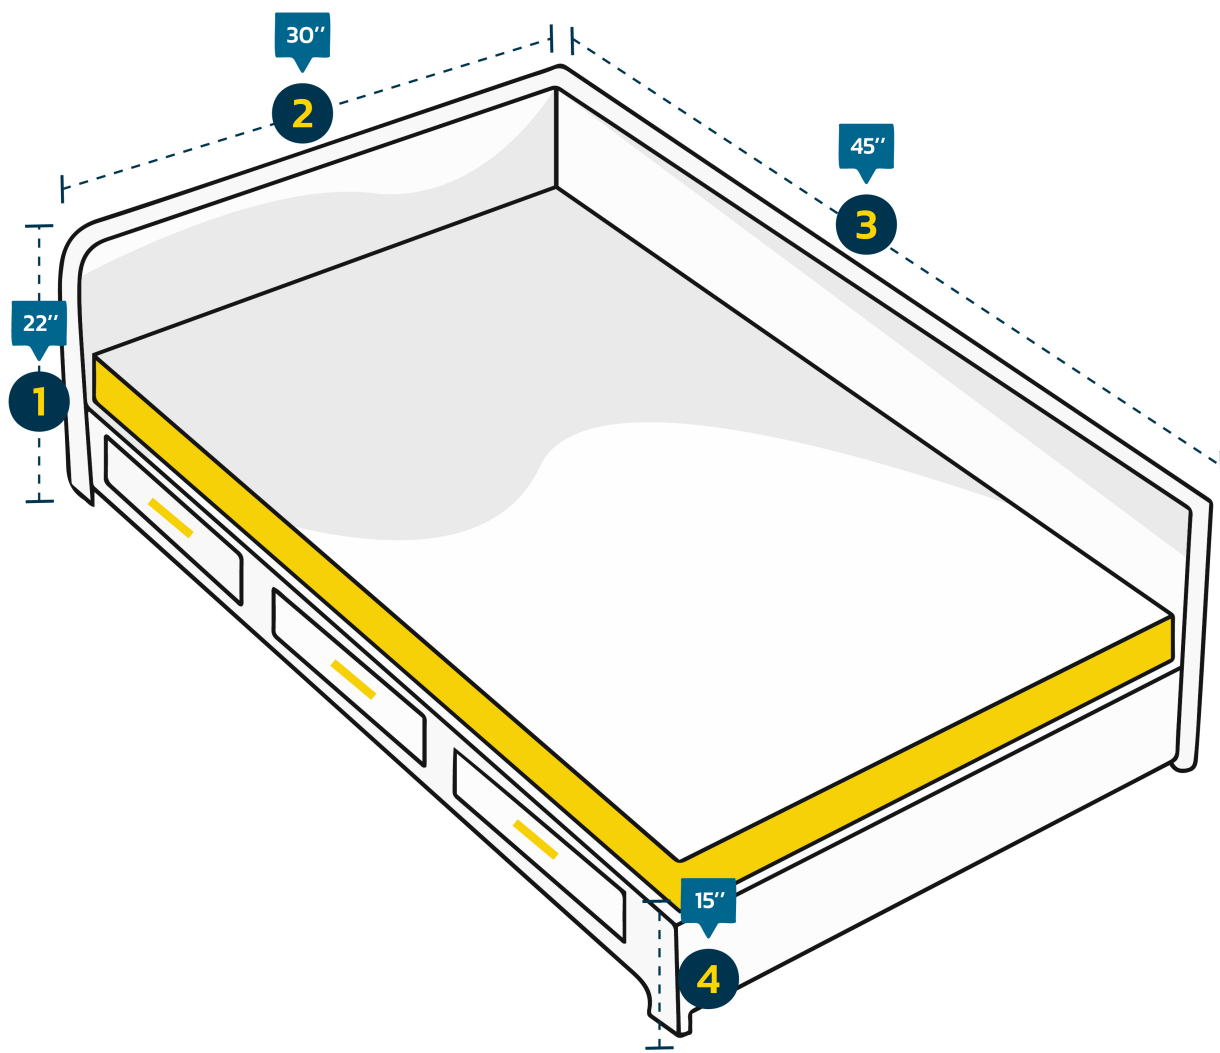

Custom Outdoor Daybed Cover - Model 7

Measurement Instructions

- ✓ Provide the right measurements from edge to edge of the furniture
- ✓ Height furniture dimensions provided by you will remain the same

Measurement

(inches)

1. Height

3. Width

2. Depth

4. Front Height

1. Height

3. Width

2. Depth

4. Front Height

In order for you to get the most out of our extra cover features, we encourage you to upload the right image that you want the cover for, this ensures that our team design the cover that meets your needs!