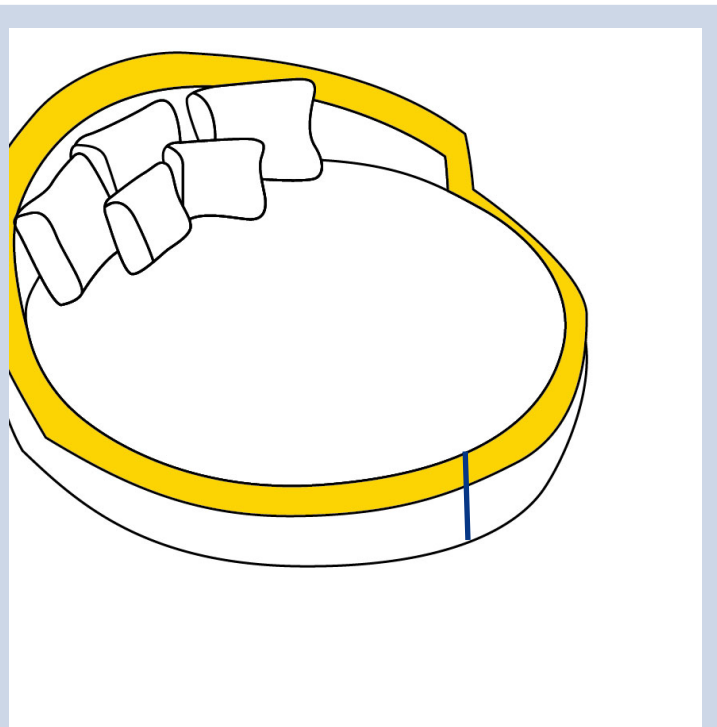

Custom Outdoor Daybed Cover - Model 1

Measurement Instructions

- ✓ Provide the right measurements from edge to edge of the furniture
- ✓ Height furniture dimensions provided by you will remain the same

Measurement

(inches)

1. Back Height _____

4. Depth of Curve _____

2. Front Height _____

5. Diameter _____

3. Total Depth _____

1. Back Height

4. Depth of Curve

2. Front Height

5. Diameter

3. Total Depth

In order for you to get the most out of our extra cover features, we encourage you to upload the right image that you want the cover for, this ensures that our team design the cover that meets your needs!