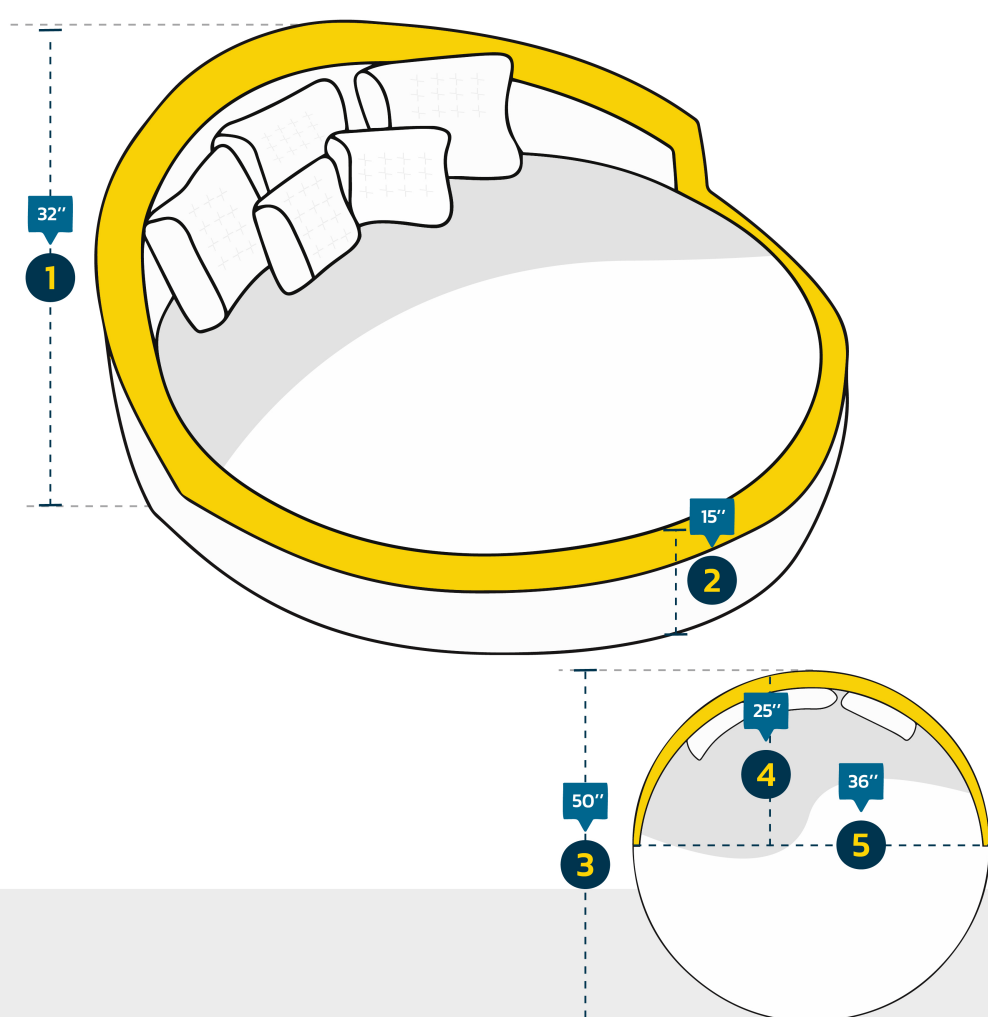

Custom Outdoor Daybed Cover - Model 1

Measurement Instructions

- ✓ Provide the right measurements from edge to edge of the furniture
- ✓ Height furniture dimensions provided by you will remain the same

Measurement

(inches)

1. Back Height _____

4. Depth of Curve _____

2. Front Height _____

5. Diameter _____

3. Total Depth _____

1. Back Height

4. Depth of Curve

2. Front Height

5. Diameter

3. Total Depth

In order for you to get the most out of our extra cover features, we encourage you to upload the right image that you want the cover for, this ensures that our team design the cover that meets your needs!