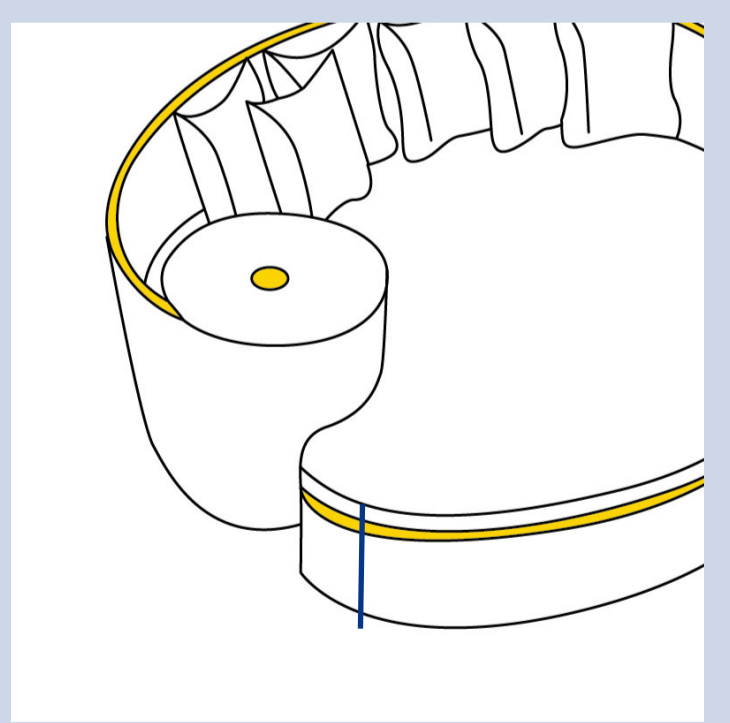

Custom Outdoor Daybed Cover - Model 10

Measurement Instructions

- ✓ Provide the right measurements from edge to edge of the furniture ✓ Height furniture dimensions provided by you will remain the same

Measurement

(inches)

1. Back Height _____

4. Total Width _____

2. Front Height _____

5. Depth from back to armrest _____

3. Total Depth _____

1. Back Height

4. Total Width

2. Front Height

5. Depth from back to armrest

3. Total Depth

In order for you to get the most out of our extra cover features, we encourage you to upload the right image that you want the cover for, this ensures that our team design the cover that meets your needs!