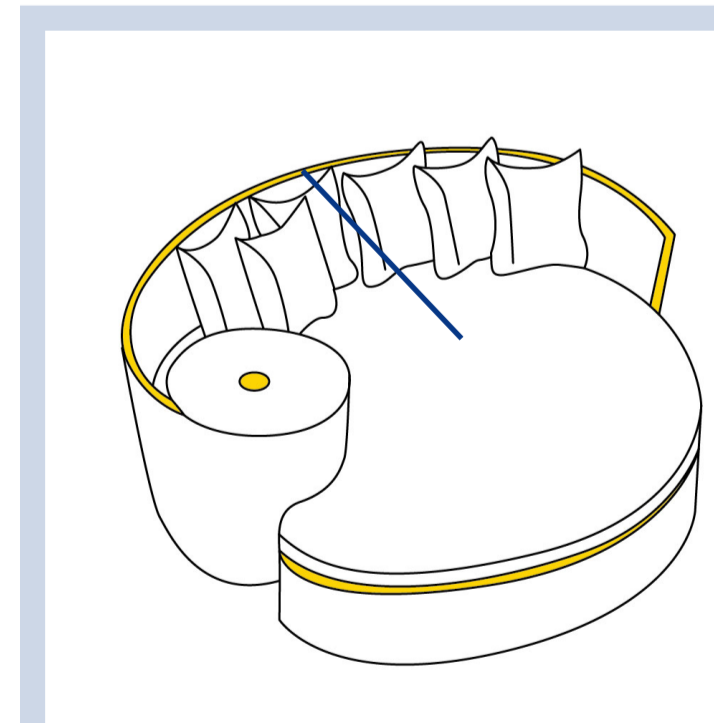

Custom Outdoor Daybed Cover - Model 10

Measurement Instructions

- ✓ Provide the right measurements from edge to edge of the furniture ✓ Height furniture dimensions provided by you will remain the same

Measurement

(inches)

1. Back Height _____

4. Total Width _____

2. Front Height _____

5. Depth from back to armrest _____

3. Total Depth _____

1. Back Height

4. Total Width

2. Front Height

5. Depth from back to armrest

3. Total Depth

In order for you to get the most out of our extra cover features, we encourage you to upload the right image that you want the cover for, this ensures that our team design the cover that meets your needs!