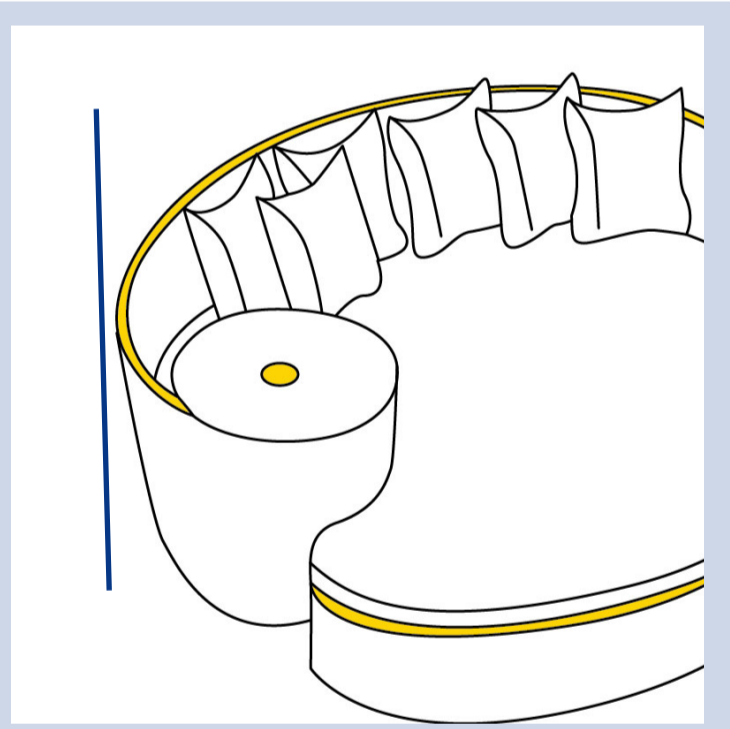

Custom Outdoor Daybed Cover - Model 10

Measurement Instructions

- ✓ Provide the right measurements from edge to edge of the furniture ✓ Height furniture dimensions provided by you will remain the same

Measurement

(inches)

1. Back Height _____

4. Total Width _____

2. Front Height _____

5. Depth from back to armrest _____

3. Total Depth _____

1. Back Height

4. Total Width

2. Front Height

5. Depth from back to armrest

3. Total Depth

In order for you to get the most out of our extra cover features, we encourage you to upload the right image that you want the cover for, this ensures that our team design the cover that meets your needs!