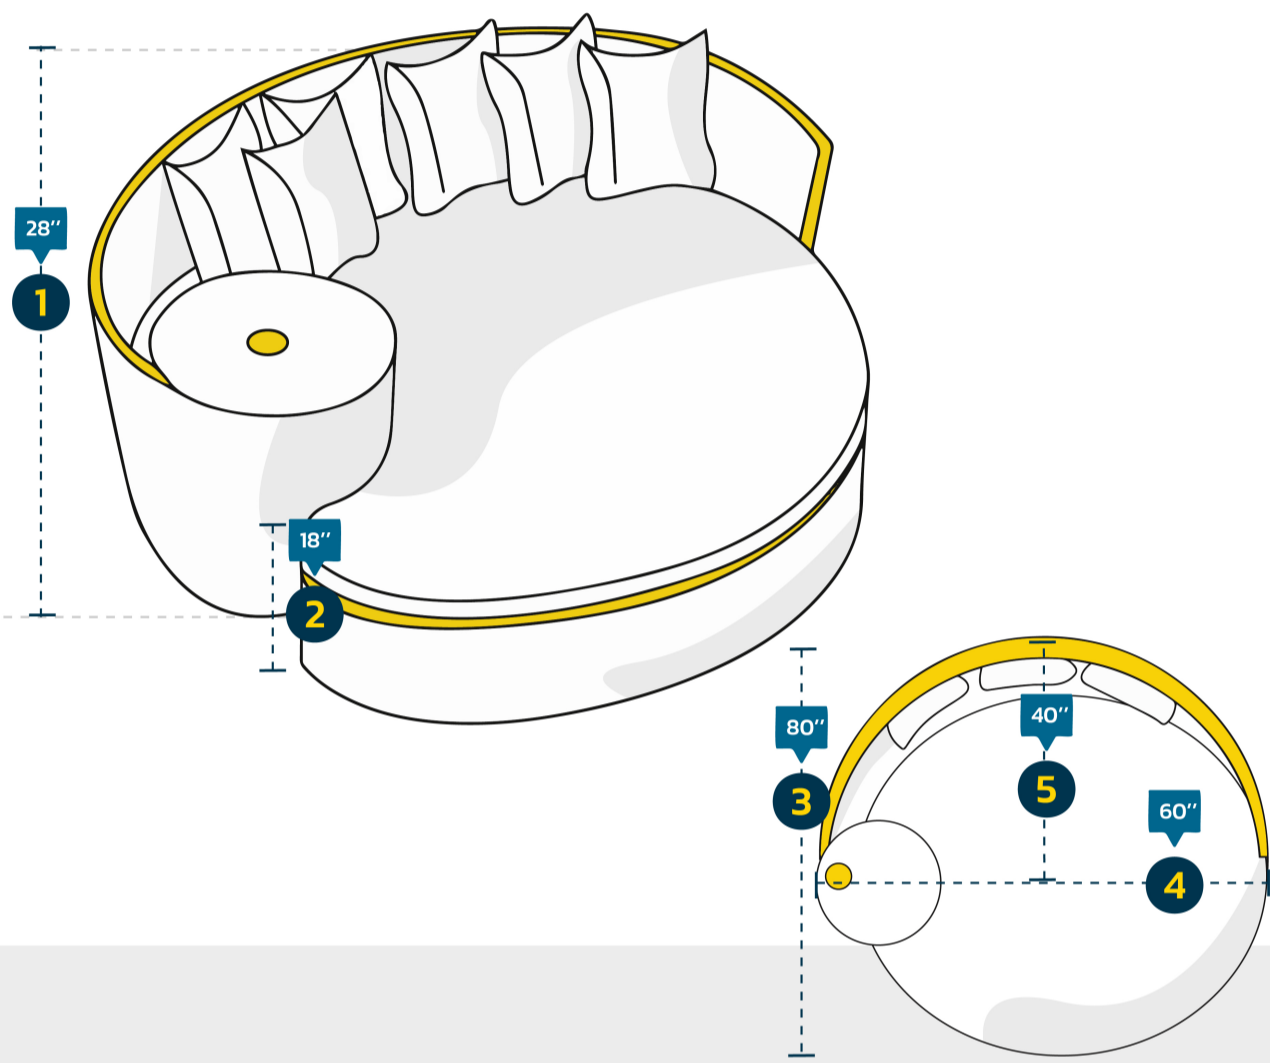

Custom Outdoor Daybed Cover - Model 10

Measurement Instructions

- ✓ Provide the right measurements from edge to edge of the furniture ✓ Height furniture dimensions provided by you will remain the same

Measurement

(inches)

1. Back Height _____

4. Total Width _____

2. Front Height _____

5. Depth from back to armrest _____

3. Total Depth _____

1. Back Height

4. Total Width

2. Front Height

5. Depth from back to armrest

3. Total Depth

In order for you to get the most out of our extra cover features, we encourage you to upload the right image that you want the cover for, this ensures that our team design the cover that meets your needs!