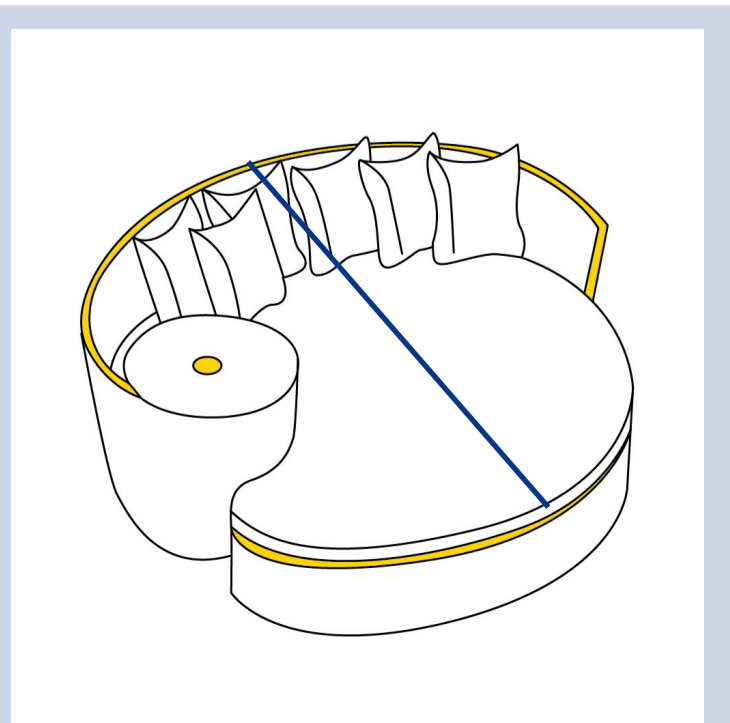

Custom Outdoor Daybed Cover - Model 10

Measurement Instructions

- ✓ Provide the right measurements from edge to edge of the furniture ✓ Height furniture dimensions provided by you will remain the same

Measurement

(inches)

1. Back Height _____

4. Total Width _____

2. Front Height _____

5. Depth from back to armrest _____

3. Total Depth _____

1. Back Height

4. Total Width

2. Front Height

5. Depth from back to armrest

3. Total Depth

In order for you to get the most out of our extra cover features, we encourage you to upload the right image that you want the cover for, this ensures that our team design the cover that meets your needs!