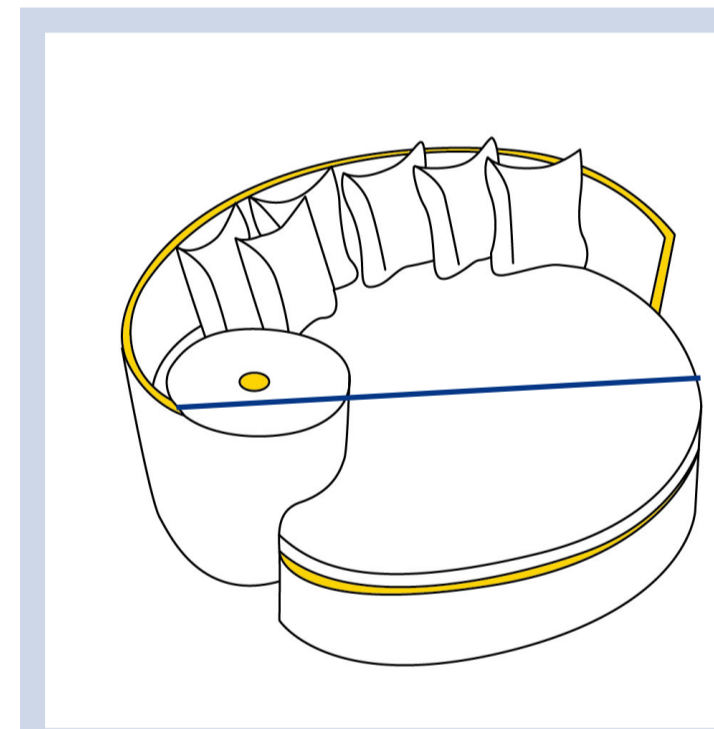

Custom Outdoor Daybed Cover - Model 10

Measurement Instructions

- ✓ Provide the right measurements from edge to edge of the furniture ✓ Height furniture dimensions provided by you will remain the same

Measurement

(inches)

1. Back Height _____

4. Total Width _____

2. Front Height _____

5. Depth from back to armrest _____

3. Total Depth _____

1. Back Height

4. Total Width

2. Front Height

5. Depth from back to armrest

3. Total Depth

In order for you to get the most out of our extra cover features, we encourage you to upload the right image that you want the cover for, this ensures that our team design the cover that meets your needs!