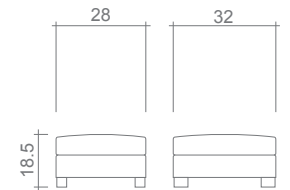

Side
Front
Ottoman

Arms Detachable: Yes (Sofa only)

See Mountain Sectional Planner for more components

Sofa Beds Available: Yes (Dimensions vary to accommodate bed mechanism)

GENERAL INFORMATION:

- *dye-lot of the actual fabric and the swatch may not be exact match
- *fabric yardage for plain, railroaded 54" bolt
- *no zipper/inserts in fibre filled toss pillows
- *overall dimensions may vary +/- 1"
- *see fabric swatch for exact colour

SPECIFICATIONS:

- **Back:** Loose
- **Back Pillows:** Box band, top stitch, fibre fill
- **Body:** Top stitch on arms
- **Seat Cushions:** Box band, top stitch, 7" thick Crown Foam w/ polyester fibre wrap
- **Suspension:** Seat: Springs | Back: Webbing
- **Toss Pillows:** Simple, 18" x 18", fibre fill

FABRIC

(YDS)

- Sofa: 15.25
- Condo Sofa: 13.75
- Loveseat: 12.25
- Chair & 1/2: 9.75
- Chair: 8.75
- Ottoman: 3.00
- One Toss Pillow: 0.75
- Sofa Chaise: 18.75

LEG:

Milano Front Dark