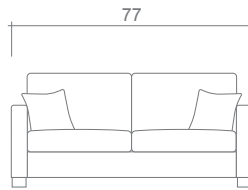

# Washington Collection

Top  
Sofa/Chaise

Sofa

Condo Sofa

Loveseat

Chair + 1/2

Chair

Side  
Front  
Ottoman

**Arms Detachable:** Yes (Sofa only)

See Mountain Sectional Planner for more components

**Sofa Beds Available:** Yes (Dimensions vary to accommodate bed mechanism)

**GENERAL INFORMATION:**

- \*dye-lot of the actual fabric and the swatch may not be exact match
- \*fabric yardage for plain, railroaded 54" bolt
- \*no zipper/inserts in fibre filled toss pillows
- \*overall dimensions may vary +/- 1"
- \*see fabric swatch for exact colour

**SPECIFICATIONS:**

- Back:** Loose
- Back Pillows:** Box band, top stitch, fibre fill
- Body:** Top stitch on arms
- Seat Cushions:** Box band, top stitch, 7" thick Crown Foam w/ polyester fibre wrap
- Suspension:** Seat: Springs | Back: Webbing
- Toss Pillows:** Simple, 18" x 18", fibre fill