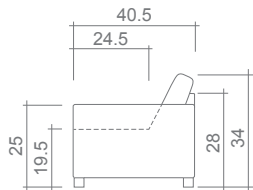

Washington Collection

Sofa

Arms Detachable: Yes (Sofa only)

See Mountain Sectional Planner for more components

Sofa Beds Available: Yes (Dimensions vary to accommodate bed mechanism)

GENERAL INFORMATION:

- *dye-lot of the actual fabric and the swatch may not be exact match
- *fabric yardage for plain, railroaded 54" bolt
- *no zipper/inserts in fibre filled toss pillows
- *overall dimensions may vary +/- 1"
- *see fabric swatch for exact colour

SPECIFICATIONS:

- **Back:** Loose
- **Back Pillows:** Box band, top stitch, fibre fill
- **Body:** Top stitch on arms
- **Seat Cushions:** Box band, top stitch, 7" thick Crown Foam w/ polyester fibre wrap
- **Suspension:** Seat: Springs | Back: Webbing
- **Toss Pillows:** Simple, 18" x 18", fibre fill

FABRIC

(YDS)

- Sofa: 15.25
- Condo Sofa: 13.75
- Loveseat: 12.25
- Chair & 1/2: 9.75
- Chair: 8.75
- Ottoman: 3.00
- One Toss Pillow: 0.75
- Sofa Chaise: 18.75

LEG:

Milano Front Dark