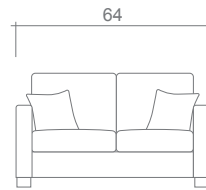

# Washington Collection

Top  
Sofa/Chaise

Sofa

Condo Sofa

Loveseat

Chair + 1/2

Chair

Side  
Front  
Ottoman

**Arms Detachable:** Yes (Sofa only)

See Mountain Sectional Planner for more components

**Sofa Beds Available:** Yes (Dimensions vary to accommodate bed mechanism)

**GENERAL INFORMATION:**

- \*dye-lot of the actual fabric and the swatch may not be exact match
- \*fabric yardage for plain, railroaded 54" bolt
- \*no zipper/inserts in fibre filled toss pillows
- \*overall dimensions may vary +/- 1"
- \*see fabric swatch for exact colour

**SPECIFICATIONS:**

- Back:** Loose
- Back Pillows:** Box band, top stitch, fibre fill
- Body:** Top stitch on arms
- Seat Cushions:** Box band, top stitch, 7" thick Crown Foam w/ polyester fibre wrap
- Suspension:** Seat: Springs | Back: Webbing
- Toss Pillows:** Simple, 18" x 18", fibre fill