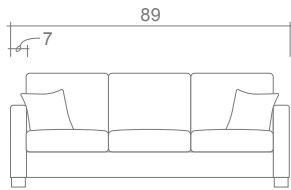

# Washington Collection

Top  
Sofa/Chaise

Sofa

Condo Sofa

Loveseat

Chair + 1/2

Chair

Side  
Front  
Ottoman

**Arms Detachable:** Yes (Sofa only)

See Mountain Sectional Planner for more components

**Sofa Beds Available:** Yes (Dimensions vary to accommodate bed mechanism)

**GENERAL INFORMATION:**

- \*dye-lot of the actual fabric and the swatch may not be exact match
- \*fabric yardage for plain, railroaded 54" bolt
- \*no zipper/inserts in fibre filled toss pillows
- \*overall dimensions may vary +/- 1"
- \*see fabric swatch for exact colour

**SPECIFICATIONS:**

- Back:** Loose
- Back Pillows:** Box band, top stitch, fibre fill
- Body:** Top stitch on arms
- Seat Cushions:** Box band, top stitch, 7" thick Crown Foam w/ polyester fibre wrap
- Suspension:** Seat: Springs | Back: Webbing
- Toss Pillows:** Simple, 18" x 18", fibre fill