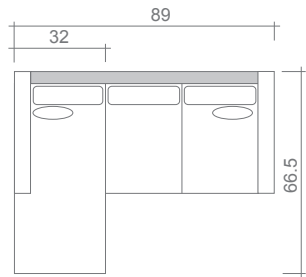

Washington Collection

Top
Sofa/Chaise