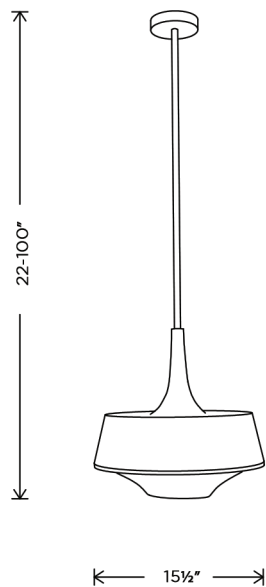

VERBENA

-  **HGRA500**
white |
chrome
-  **HGRA501**
antique brass
-  **HGRA502**
matte black |
matte gold

VERBENA LIGHT

NUEVO

size: \varnothing 15½ x 15¼"

SKU colours:

HGRA500 white |
chrome

assembly instructions: not applicable

technical details:

matte white canopy: 4¾ x 4¾ x 1"
overall height adjustable to max
100" takes 1 E26 medium base
150W bulb bulbs not included

size: \varnothing 15½ x 15¼"

SKU colours:

HGRA501 antique
gold

assembly instructions: not applicable

technical details:

antique gold canopy: 4¾ x 4¾ x 1"
overall height adjustable to max
100" takes 1 E26 medium base
150W bulb bulbs not included

size: \varnothing 15½ x 15¼"

SKU colours:

HGRA502 matte gold | matte
black

assembly instructions: not applicable

technical details:

matte gold canopy: 4¾ x 4¾ x 1"
overall height adjustable to max
100" takes 1 E26 medium base
150W bulb bulbs not included