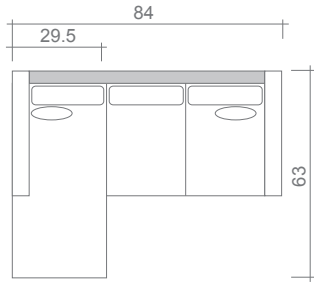

Temple Collection

Top
Sofa/Chaise