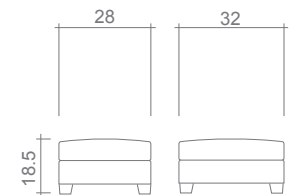

Temple Collection

Ottoman

Arms Detachable: No

See Temple Sectional Planner for more components

Sofa Beds Available: Yes (Dimensions vary to accommodate bed mechanism)

GENERAL INFORMATION:

- *dye-lot of the actual fabric and the swatch may not be exact match
- *fabric yardage for plain, railroaded 54" bolt
- *no zipper/inserts in fibre filled toss pillows
- *overall dimensions may vary +/- 1"
- *see fabric swatch for exact colour

SPECIFICATIONS:

- **Back:** Loose
- **Back Pillows:** Box band, top stitch, fibre fill
- **Body:** Top stitch
- **Seat Cushions:** Box band, top stitch, 7" thick Crown Foam w/ polyester fibre wrap
- **Suspension:** Seat: Springs | Back: Webbing
- **Toss Pillows:** Simple, 20" x 20", fibre fill

FABRIC

(YDS)

- Sofa: 17.00
- Condo Sofa: 15.25
- Loveseat: 13.25
- Chair & 1/2: 10.25
- Chair: 9.00
- Ottoman: 4.25
- One Toss Pillow: 0.75
- Sofa Chaise: 20.75

LEG:

Diana Dark