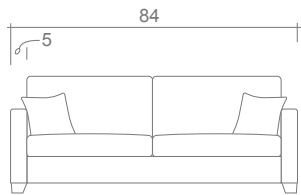

Temple Collection

Sofa

Arms Detachable: No

See Temple Sectional Planner for more components

Sofa Beds Available: Yes (Dimensions vary to accommodate bed mechanism)

GENERAL INFORMATION:

- *dye-lot of the actual fabric and the swatch may not be exact match
- *fabric yardage for plain, railroaded 54" bolt
- *no zipper/inserts in fibre filled toss pillows
- *overall dimensions may vary +/- 1"
- *see fabric swatch for exact colour

SPECIFICATIONS:

- **Back:** Loose
- **Back Pillows:** Box band, top stitch, fibre fill
- **Body:** Top stitch
- **Seat Cushions:** Box band, top stitch, 7" thick Crown Foam w/ polyester fibre wrap
- **Suspension:** Seat: Springs | Back: Webbing
- **Toss Pillows:** Simple, 20" x 20", fibre fill

FABRIC

(YDS)

- Sofa: 17.00
- Condo Sofa: 15.25
- Loveseat: 13.25
- Chair & 1/2: 10.25
- Chair: 9.00
- Ottoman: 4.25
- One Toss Pillow: 0.75
- Sofa Chaise: 20.75

LEG:

Diana Dark