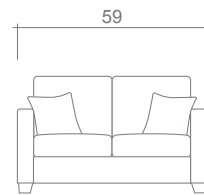

Temple Collection

Loveseat

Arms Detachable: No

See Temple Sectional Planner for more components

Sofa Beds Available: Yes (Dimensions vary to accommodate bed mechanism)

GENERAL INFORMATION:

- *dye-lot of the actual fabric and the swatch may not be exact match
- *fabric yardage for plain, railroaded 54" bolt
- *no zipper/inserts in fibre filled toss pillows
- *overall dimensions may vary +/- 1"
- *see fabric swatch for exact colour

SPECIFICATIONS:

- **Back:** Loose
- **Back Pillows:** Box band, top stitch, fibre fill
- **Body:** Top stitch
- **Seat Cushions:** Box band, top stitch, 7" thick Crown Foam w/ polyester fibre wrap
- **Suspension:** Seat: Springs | Back: Webbing
- **Toss Pillows:** Simple, 20" x 20", fibre fill

FABRIC

(YDS)

- Sofa: 17.00
- Condo Sofa: 15.25
- Loveseat: 13.25
- Chair & 1/2: 10.25
- Chair: 9.00
- Ottoman: 4.25
- One Toss Pillow: 0.75
- Sofa Chaise: 20.75

LEG:

Diana Dark