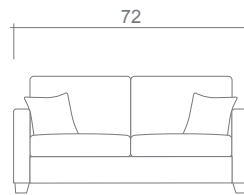

Temple Collection

Condo Sofa

Arms Detachable: No

See Temple Sectional Planner for more components

Sofa Beds Available: Yes (Dimensions vary to accommodate bed mechanism)

GENERAL INFORMATION:

- *dye-lot of the actual fabric and the swatch may not be exact match
- *fabric yardage for plain, railroaded 54" bolt
- *no zipper/inserts in fibre filled toss pillows
- *overall dimensions may vary +/- 1"
- *see fabric swatch for exact colour

SPECIFICATIONS:

- **Back:** Loose
- **Back Pillows:** Box band, top stitch, fibre fill
- **Body:** Top stitch
- **Seat Cushions:** Box band, top stitch, 7" thick Crown Foam w/ polyester fibre wrap
- **Suspension:** Seat: Springs | Back: Webbing
- **Toss Pillows:** Simple, 20" x 20", fibre fill

FABRIC

(YDS)

- Sofa: 17.00
- Condo Sofa: 15.25
- Loveseat: 13.25
- Chair & 1/2: 10.25
- Chair: 9.00
- Ottoman: 4.25
- One Toss Pillow: 0.75
- Sofa Chaise: 20.75

LEG:

Diana Dark