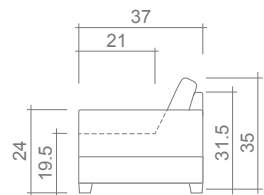

Temple Collection

Sofa

Arms Detachable: No

See Temple Sectional Planner for more components

Sofa Beds Available: Yes (Dimensions vary to accommodate bed mechanism)

GENERAL INFORMATION:

- *dye-lot of the actual fabric and the swatch may not be exact match
- *fabric yardage for plain, railroaded 54" bolt
- *no zipper/inserts in fibre filled toss pillows
- *overall dimensions may vary +/- 1"
- *see fabric swatch for exact colour

SPECIFICATIONS:

- **Back:** Loose
- **Back Pillows:** Box band, top stitch, fibre fill
- **Body:** Top stitch
- **Seat Cushions:** Box band, top stitch, 7" thick Crown Foam w/ polyester fibre wrap
- **Suspension:** Seat: Springs | Back: Webbing
- **Toss Pillows:** Simple, 20" x 20", fibre fill

FABRIC

(YDS)

- Sofa: 17.00
- Condo Sofa: 15.25
- Loveseat: 13.25
- Chair & 1/2: 10.25
- Chair: 9.00
- Ottoman: 4.25
- One Toss Pillow: 0.75
- Sofa Chaise: 20.75

LEG:

Diana Dark