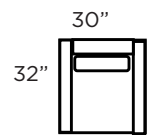

ILLUSTRATION

ITEM

Swivel chair

SKUS

• SP11

ILLUSTRATION

ITEM

SKUS