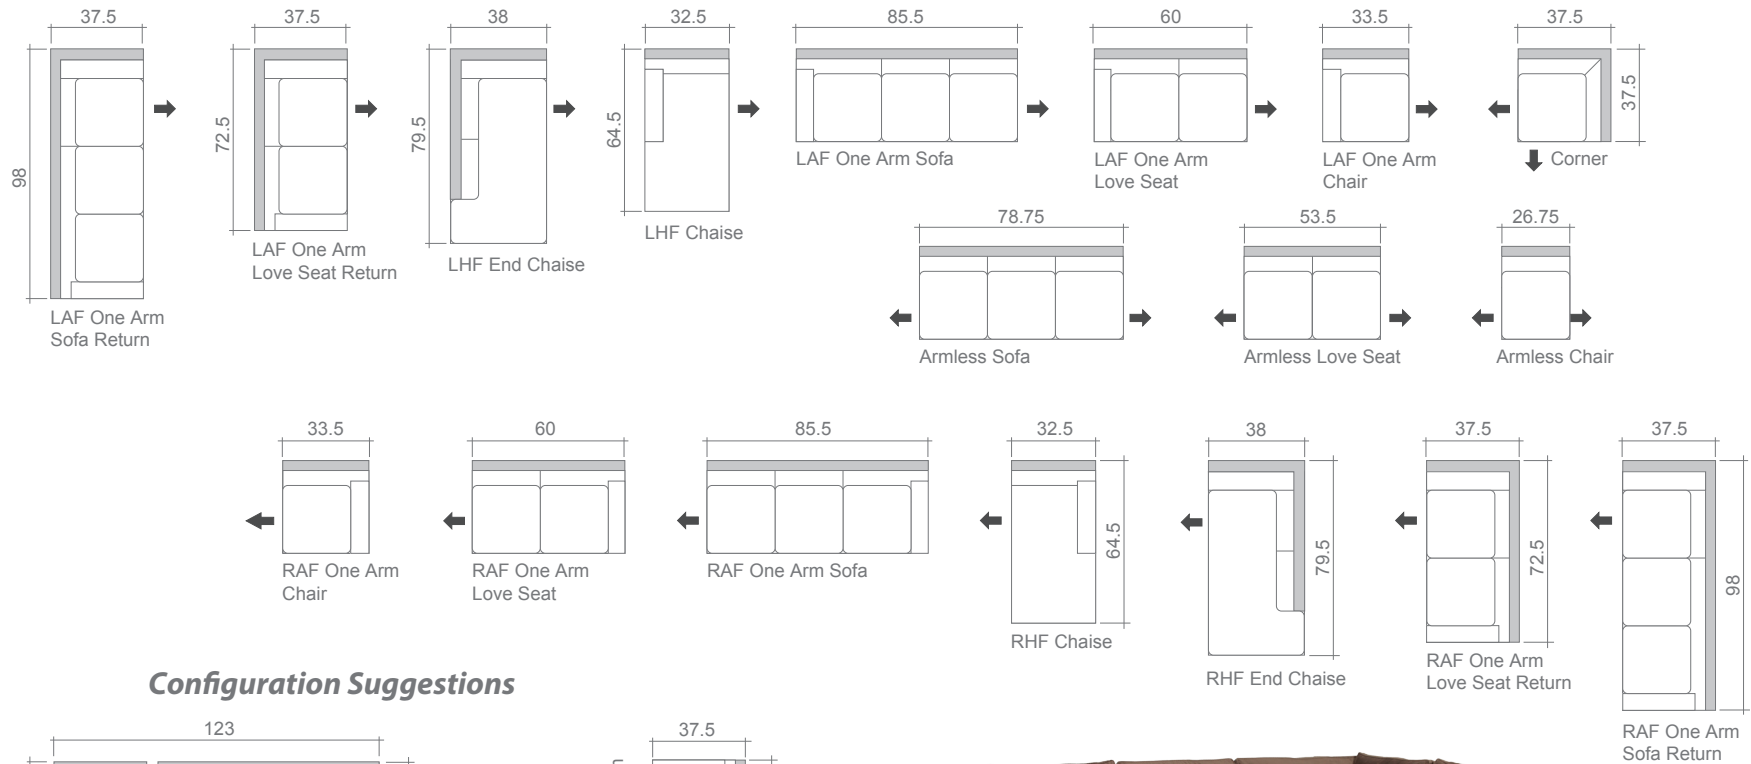

Sahara Sectional Planner

Configuration Suggestions

Body Fabric: Renegade Grail
Toss Pillow Fabric: Renegade Grail

GENERAL INFORMATION:

*dye-lot of the actual fabric and the swatch may not be exact match
*fabric yardage for plain, railroaded 54" bolt

*no zipper/inserts in fibre filled toss pillows
*overall dimensions may vary +/- 1"
*see fabric swatch for exact colour

FABRIC	(YDS)	FABRIC	(YDS)
One Arm SF Return:	18.25	Armless Sofa:	13.75
One Arm LS Return:	14.25	Armless Loveseat:	10.00
One Arm Sofa:	15.50	Armless Chair:	7.00
One Arm Loveseat:	12.00	Chaise:	9.00
One Arm Chair:	8.00	Corner:	10.75