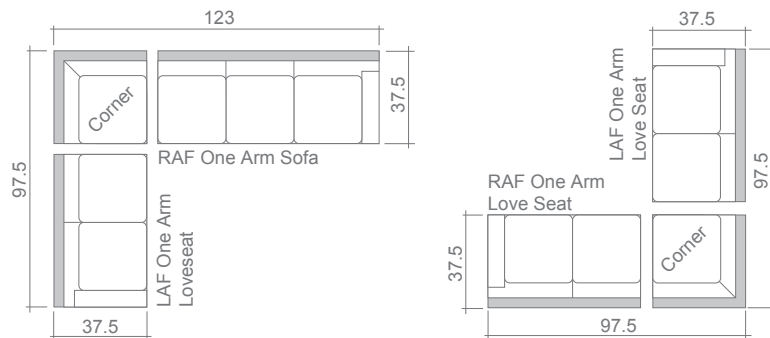

Sahara Sectional Planner

Configuration Suggestions

Body Fabric: Renegade Grail
Toss Pillow Fabric: Renegade Grail

GENERAL INFORMATION:

*dye-lot of the actual fabric and the swatch may not be exact match
*fabric yardage for plain, railroaded 54" bolt

*no zipper/inserts in fibre filled toss pillows
*overall dimensions may vary +/- 1"
*see fabric swatch for exact colour

FABRIC	(YDS)	FABRIC	(YDS)
One Arm SF Return:	18.25	Armless Sofa:	13.75
One Arm LS Return:	14.25	Armless Loveseat:	10.00
One Arm Sofa:	15.50	Armless Chair:	7.00
One Arm Loveseat:	12.00	Chaise:	9.00
One Arm Chair:	8.00	Corner:	10.75