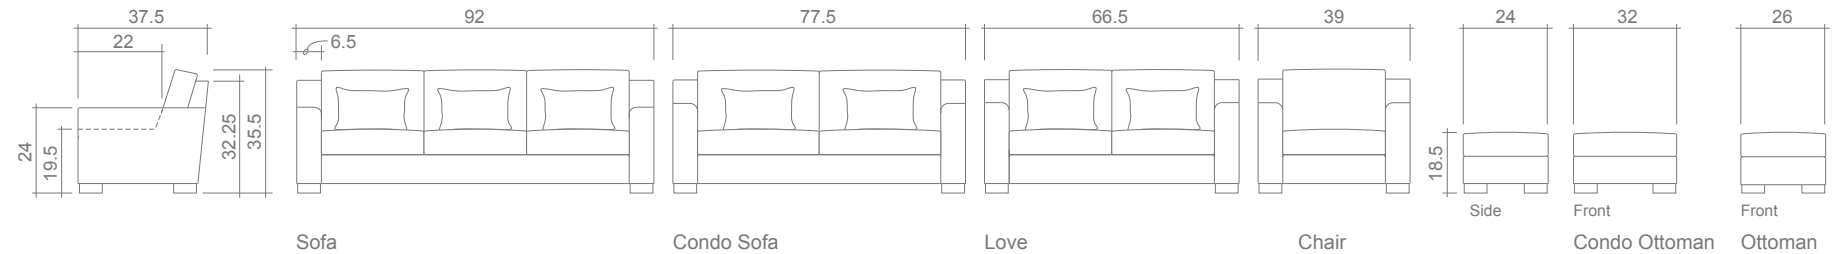

Top
Sofa/Chaise

End Chaise

Sofa

Condo Sofa

Love

Chair

Side

Front

Condo Ottoman

Front

Ottoman

Arms Detachable: No

See Barcelona Sectional Planner for more components

Sofa Beds Available: Yes (Dimensions vary to accommodate bed mechanism)

GENERAL INFORMATION:

- *dye-lot of the actual fabric and the swatch may not be exact match
- *fabric yardage for plain, railroaded 54" bolt
- *no zipper/inserts in fibre filled toss pillows
- *overall dimensions may vary +/- 1"
- *see fabric swatch for exact colour

SPECIFICATIONS:

- **Back:** Loose
- **Back Pillows:** Box band, piped, fibre fill
- **Body Piping:** Arms & back
- **Seat Cushions:** Box band, piped, 7" Crown Foam w/ polyester fibre wrap
- **Suspension:** Seat: Webbing | Back: Webbing
- **Toss Pillows:** Kidney, simple, 21.5" x 13.5", fibre fill

FABRIC

- Sofa: 17.25
- Condo Sofa: 15.25
- Loveseat: 13.25
- Chair: 9.00
- Condo Ottoman: 3.00
- Ottoman: 2.50
- One Toss Pillow: 0.75
- End Chaise: 14.75

(YDS)

LEG:

Uptown Dark