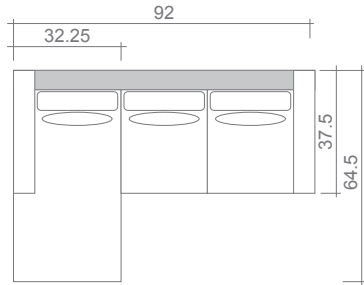

Sahara Collection

Top
Sofa/Chaise