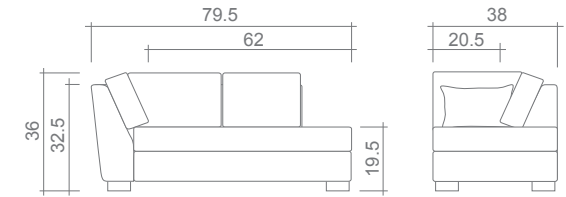

Sahara Collection

End Chaise

Arms Detachable: No

See Barcelona Sectional Planner for more components

Sofa Beds Available: Yes (Dimensions vary to accommodate bed mechanism)

GENERAL INFORMATION:

- *dye-lot of the actual fabric and the swatch may not be exact match
- *fabric yardage for plain, railroaded 54" bolt
- *no zipper/inserts in fibre filled toss pillows
- *overall dimensions may vary +/- 1"
- *see fabric swatch for exact colour

SPECIFICATIONS:

- **Back:** Loose
- **Back Pillows:** Box band, piped, fibre fill
- **Body Piping:** Arms & back
- **Seat Cushions:** Box band, piped, 7" Crown Foam w/ polyester fibre wrap
- **Suspension:** Seat: Webbing | Back: Webbing
- **Toss Pillows:** Kidney, simple, 21.5" x 13.5", fibre fill

FABRIC

- Sofa: 17.25
- Condo Sofa: 15.25
- Loveseat: 13.25
- Chair: 9.00
- Condo Ottoman: 3.00
- Ottoman: 2.50
- One Toss Pillow: 0.75
- End Chaise: 14.75

(YDS)

LEG:

Uptown Dark