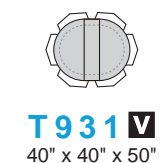

Round & Oval table tops