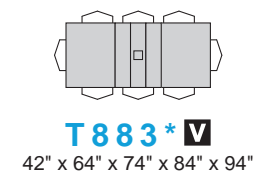

The number of seats might vary with the apron, legs or pedestal selection as well as the chairs choice.