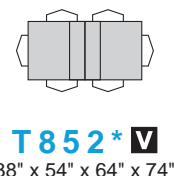

PRESTIGE Collection

1 5/8" thick table top

DINEC
Create. Harmonize. Personalize.

Square & Rectangular table tops

V This icon means that the item is available in Vintage/Wire Brushed finishes.

These 3-leg tables can be used as an extension on 38, 40, 42, 48 and 60" wide rectangular Prestige tables with the E profile. Cannot be used with round or oval tables.

The number of seats might vary with the apron, legs or pedestal selection as well as the chairs choice.

Round & Oval table tops

Special leaves table tops

Please note that there might be width variations between the end extensions and those of the rest of the table due to the grain direction which is different as well as the humidity rate in your home. By ordering this model, you do accept this reality. No service call will be accepted because of this characteristic since it is a normal situation.