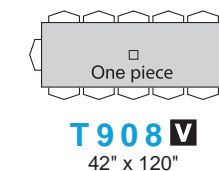

PRESTIGE Collection

1 5/8" thick table top

DINEC
Create. Harmonize. Personalize.

Square & Rectangular table tops

V This icon means that the item is available in Vintage/Wire Brushed finishes.

These 3-leg tables can be used as an extension on 38, 40, 42, 48 and 60" wide rectangular Prestige tables with the E profile. Cannot be used with round or oval tables.

The number of seats might vary with the apron, legs or pedestal selection as well as the chairs choice.

Round & Oval table tops

Special leaves table tops

Please note that there might be width variations between the end extensions and those of the rest of the table due to the grain direction which is different as well as the humidity rate in your home. By ordering this model, you do accept this reality. No service call will be accepted because of this characteristic since it is a normal situation.