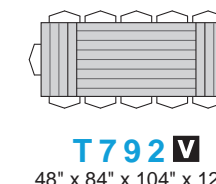

PRESTIGE Collection

1 5/8" thick table top

DINEC
Create. Harmonize. Personalize.

Square & Rectangular table tops

V This icon means that the item is available in Vintage/Wire Brushed finishes.

These 3-leg tables can be used as an extension on 38, 40, 42, 48 and 60" wide rectangular Prestige tables with the E profile. Cannot be used with round or oval tables.

The number of seats might vary with the apron, legs or pedestal selection as well as the chairs choice.

Round & Oval table tops

Special leaves table tops

Please note that there might be width variations between the end extensions and those of the rest of the table due to the grain direction which is different as well as the humidity rate in your home. By ordering this model, you do accept this reality. No service call will be accepted because of this characteristic since it is a normal situation.