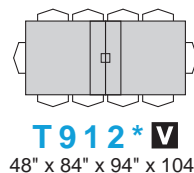

PRESTIGE Collection

1 5/8" thick table top

DINEC
Create. Harmonize. Personalize.

Square & Rectangular table tops

V This icon means that the item is available in Vintage/Wire Brushed finishes.

These 3-leg tables can be used as an extension on 38, 40, 42, 48 and 60" wide rectangular Prestige tables with the E profile. Cannot be used with round or oval tables.

The number of seats might vary with the apron, legs or pedestal selection as well as the chairs choice.

Round & Oval table tops

Special leaves table tops

Please note that there might be width variations between the end extensions and those of the rest of the table due to the grain direction which is different as well as the humidity rate in your home. By ordering this model, you do accept this reality. No service call will be accepted because of this characteristic since it is a normal situation.