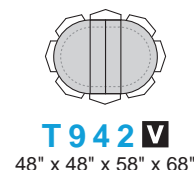

PRESTIGE Collection

1 5/8" thick table top

DINEC
Create. Harmonize. Personalize.

Square & Rectangular table tops

V This icon means that the item is available in Vintage/Wire Brushed finishes.

These 3-leg tables can be used as an extension on 38, 40, 42, 48 and 60" wide rectangular Prestige tables with the E profile. Cannot be used with round or oval tables.

The number of seats might vary with the apron, legs or pedestal selection as well as the chairs choice.

Round & Oval table tops

Special leaves table tops

Please note that there might be width variations between the end extensions and those of the rest of the table due to the grain direction which is different as well as the humidity rate in your home. By ordering this model, you do accept this reality. No service call will be accepted because of this characteristic since it is a normal situation.