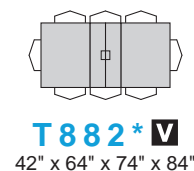

The number of seats might vary with the apron, legs or pedestal selection as well as the chairs choice.