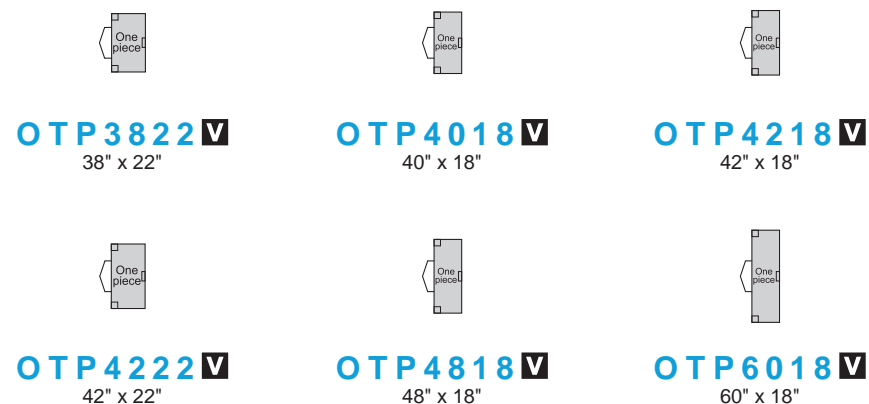

PRESTIGE Collection

1 5/8" thick table top

DINEC
Create. Harmonize. Personalize.

Square & Rectangular table tops

V This icon means that the item is available in Vintage/Wire Brushed finishes.

These 3-leg tables can be used as an extension on 38, 40, 42, 48 and 60" wide rectangular Prestige tables with the E profile. Cannot be used with round or oval tables.

The number of seats might vary with the apron, legs or pedestal selection as well as the chairs choice.

Round & Oval table tops

Special leaves table tops

Please note that there might be width variations between the end extensions and those of the rest of the table due to the grain direction which is different as well as the humidity rate in your home. By ordering this model, you do accept this reality. No service call will be accepted because of this characteristic since it is a normal situation.

PRESTIGE Collection

1 5/8" thick table top

DINEC

Create. Harmonize. Personalize.

Pedestals selection for Prestige Collection

Edges 1 5/8" table top selection for Prestige Collection

Legs selection for Prestige Collection