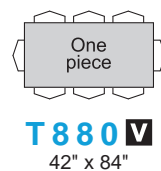

PRESTIGE Collection

1 5/8" thick table top

DINEC
Create. Harmonize. Personalize.

Square & Rectangular table tops

V This icon means that the item is available in Vintage/Wire Brushed finishes.

These 3-leg tables can be used as an extension on 38, 40, 42, 48 and 60" wide rectangular Prestige tables with the E profile. Cannot be used with round or oval tables.

The number of seats might vary with the apron, legs or pedestal selection as well as the chairs choice.

Round & Oval table tops

Special leaves table tops

Please note that there might be width variations between the end extensions and those of the rest of the table due to the grain direction which is different as well as the humidity rate in your home. By ordering this model, you do accept this reality. No service call will be accepted because of this characteristic since it is a normal situation.