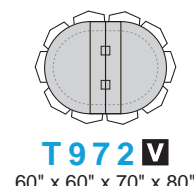

PRESTIGE Collection

1 5/8" thick table top

DINEC
Create. Harmonize. Personalize.

Square & Rectangular table tops

V This icon means that the item is available in Vintage/Wire Brushed finishes.

These 3-leg tables can be used as an extension on 38, 40, 42, 48 and 60" wide rectangular Prestige tables with the E profile. Cannot be used with round or oval tables.

The number of seats might vary with the apron, legs or pedestal selection as well as the chairs choice.

Round & Oval table tops

Special leaves table tops

Please note that there might be width variations between the end extensions and those of the rest of the table due to the grain direction which is different as well as the humidity rate in your home. By ordering this model, you do accept this reality. No service call will be accepted because of this characteristic since it is a normal situation.