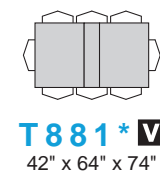

The number of seats might vary with the apron, legs or pedestal selection as well as the chairs choice.