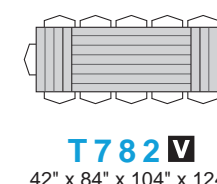

PRESTIGE Collection

1 5/8" thick table top

DINEC
Create. Harmonize. Personalize.

Square & Rectangular table tops

V This icon means that the item is available in Vintage/Wire Brushed finishes.

These 3-leg tables can be used as an extension on 38, 40, 42, 48 and 60" wide rectangular Prestige tables with the E profile. Cannot be used with round or oval tables.

The number of seats might vary with the apron, legs or pedestal selection as well as the chairs choice.

Round & Oval table tops

Special leaves table tops

Please note that there might be width variations between the end extensions and those of the rest of the table due to the grain direction which is different as well as the humidity rate in your home. By ordering this model, you do accept this reality. No service call will be accepted because of this characteristic since it is a normal situation.