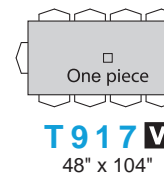

PRESTIGE Collection

1 5/8" thick table top

DINEC
Create. Harmonize. Personalize.

Square & Rectangular table tops

V This icon means that the item is available in Vintage/Wire Brushed finishes.

These 3-leg tables can be used as an extension on 38, 40, 42, 48 and 60" wide rectangular Prestige tables with the E profile. Cannot be used with round or oval tables.

The number of seats might vary with the apron, legs or pedestal selection as well as the chairs choice.

Round & Oval table tops

Special leaves table tops

Please note that there might be width variations between the end extensions and those of the rest of the table due to the grain direction which is different as well as the humidity rate in your home. By ordering this model, you do accept this reality. No service call will be accepted because of this characteristic since it is a normal situation.