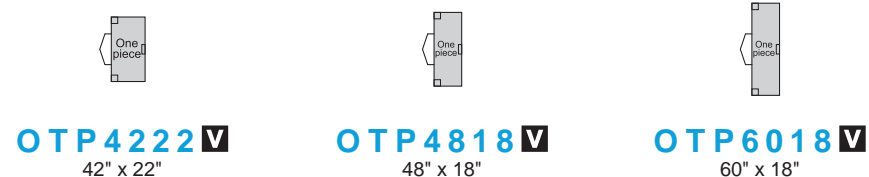

PRESTIGE Collection

1 5/8" thick table top

DINEC
Create. Harmonize. Personalize.

Square & Rectangular table tops

V This icon means that the item is available in Vintage/Wire Brushed finishes.

These 3-leg tables can be used as an extension on 38, 40, 42, 48 and 60" wide rectangular Prestige tables with the E profile. Cannot be used with round or oval tables.

The number of seats might vary with the apron, legs or pedestal selection as well as the chairs choice.

Round & Oval table tops

Special leaves table tops

Please note that there might be width variations between the end extensions and those of the rest of the table due to the grain direction which is different as well as the humidity rate in your home. By ordering this model, you do accept this reality. No service call will be accepted because of this characteristic since it is a normal situation.