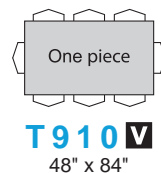

PRESTIGE Collection

1 5/8" thick table top

DINEC
Create. Harmonize. Personalize.

Square & Rectangular table tops

V This icon means that the item is available in Vintage/Wire Brushed finishes.

These 3-leg tables can be used as an extension on 38, 40, 42, 48 and 60" wide rectangular Prestige tables with the E profile. Cannot be used with round or oval tables.

The number of seats might vary with the apron, legs or pedestal selection as well as the chairs choice.

Round & Oval table tops

Special leaves table tops

Please note that there might be width variations between the end extensions and those of the rest of the table due to the grain direction which is different as well as the humidity rate in your home. By ordering this model, you do accept this reality. No service call will be accepted because of this characteristic since it is a normal situation.