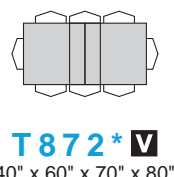

PRESTIGE Collection

1 5/8" thick table top

DINEC
Create. Harmonize. Personalize.

Square & Rectangular table tops

V This icon means that the item is available in Vintage/Wire Brushed finishes.

These 3-leg tables can be used as an extension on 38, 40, 42, 48 and 60" wide rectangular Prestige tables with the E profile. Cannot be used with round or oval tables.

The number of seats might vary with the apron, legs or pedestal selection as well as the chairs choice.

Round & Oval table tops

Special leaves table tops

Please note that there might be width variations between the end extensions and those of the rest of the table due to the grain direction which is different as well as the humidity rate in your home. By ordering this model, you do accept this reality. No service call will be accepted because of this characteristic since it is a normal situation.