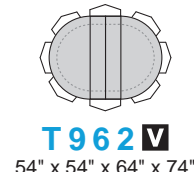

PRESTIGE Collection

1 5/8" thick table top

DINEC
Create. Harmonize. Personalize.

Square & Rectangular table tops

V This icon means that the item is available in Vintage/Wire Brushed finishes.

These 3-leg tables can be used as an extension on 38, 40, 42, 48 and 60" wide rectangular Prestige tables with the E profile. Cannot be used with round or oval tables.

The number of seats might vary with the apron, legs or pedestal selection as well as the chairs choice.

Round & Oval table tops

Special leaves table tops

Please note that there might be width variations between the end extensions and those of the rest of the table due to the grain direction which is different as well as the humidity rate in your home. By ordering this model, you do accept this reality. No service call will be accepted because of this characteristic since it is a normal situation.