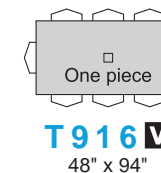

PRESTIGE Collection

1 5/8" thick table top

DINEC
Create. Harmonize. Personalize.

Square & Rectangular table tops

V This icon means that the item is available in Vintage/Wire Brushed finishes.

These 3-leg tables can be used as an extension on 38, 40, 42, 48 and 60" wide rectangular Prestige tables with the E profile. Cannot be used with round or oval tables.

The number of seats might vary with the apron, legs or pedestal selection as well as the chairs choice.

Round & Oval table tops

Special leaves table tops

Please note that there might be width variations between the end extensions and those of the rest of the table due to the grain direction which is different as well as the humidity rate in your home. By ordering this model, you do accept this reality. No service call will be accepted because of this characteristic since it is a normal situation.