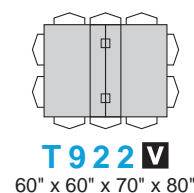

The number of seats might vary with the apron, legs or pedestal selection as well as the chairs choice.