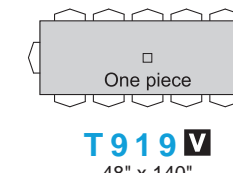

PRESTIGE Collection

1 5/8" thick table top

DINEC
Create. Harmonize. Personalize.

Square & Rectangular table tops

V This icon means that the item is available in Vintage/Wire Brushed finishes.

These 3-leg tables can be used as an extension on 38, 40, 42, 48 and 60" wide rectangular Prestige tables with the E profile. Cannot be used with round or oval tables.

The number of seats might vary with the apron, legs or pedestal selection as well as the chairs choice.

Round & Oval table tops

Special leaves table tops

Please note that there might be width variations between the end extensions and those of the rest of the table due to the grain direction which is different as well as the humidity rate in your home. By ordering this model, you do accept this reality. No service call will be accepted because of this characteristic since it is a normal situation.