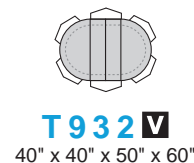

PRESTIGE Collection

1 5/8" thick table top

DINEC
Create. Harmonize. Personalize.

Square & Rectangular table tops

V This icon means that the item is available in Vintage/Wire Brushed finishes.

These 3-leg tables can be used as an extension on 38, 40, 42, 48 and 60" wide rectangular Prestige tables with the E profile. Cannot be used with round or oval tables.

The number of seats might vary with the apron, legs or pedestal selection as well as the chairs choice.

Round & Oval table tops

Special leaves table tops

Please note that there might be width variations between the end extensions and those of the rest of the table due to the grain direction which is different as well as the humidity rate in your home. By ordering this model, you do accept this reality. No service call will be accepted because of this characteristic since it is a normal situation.