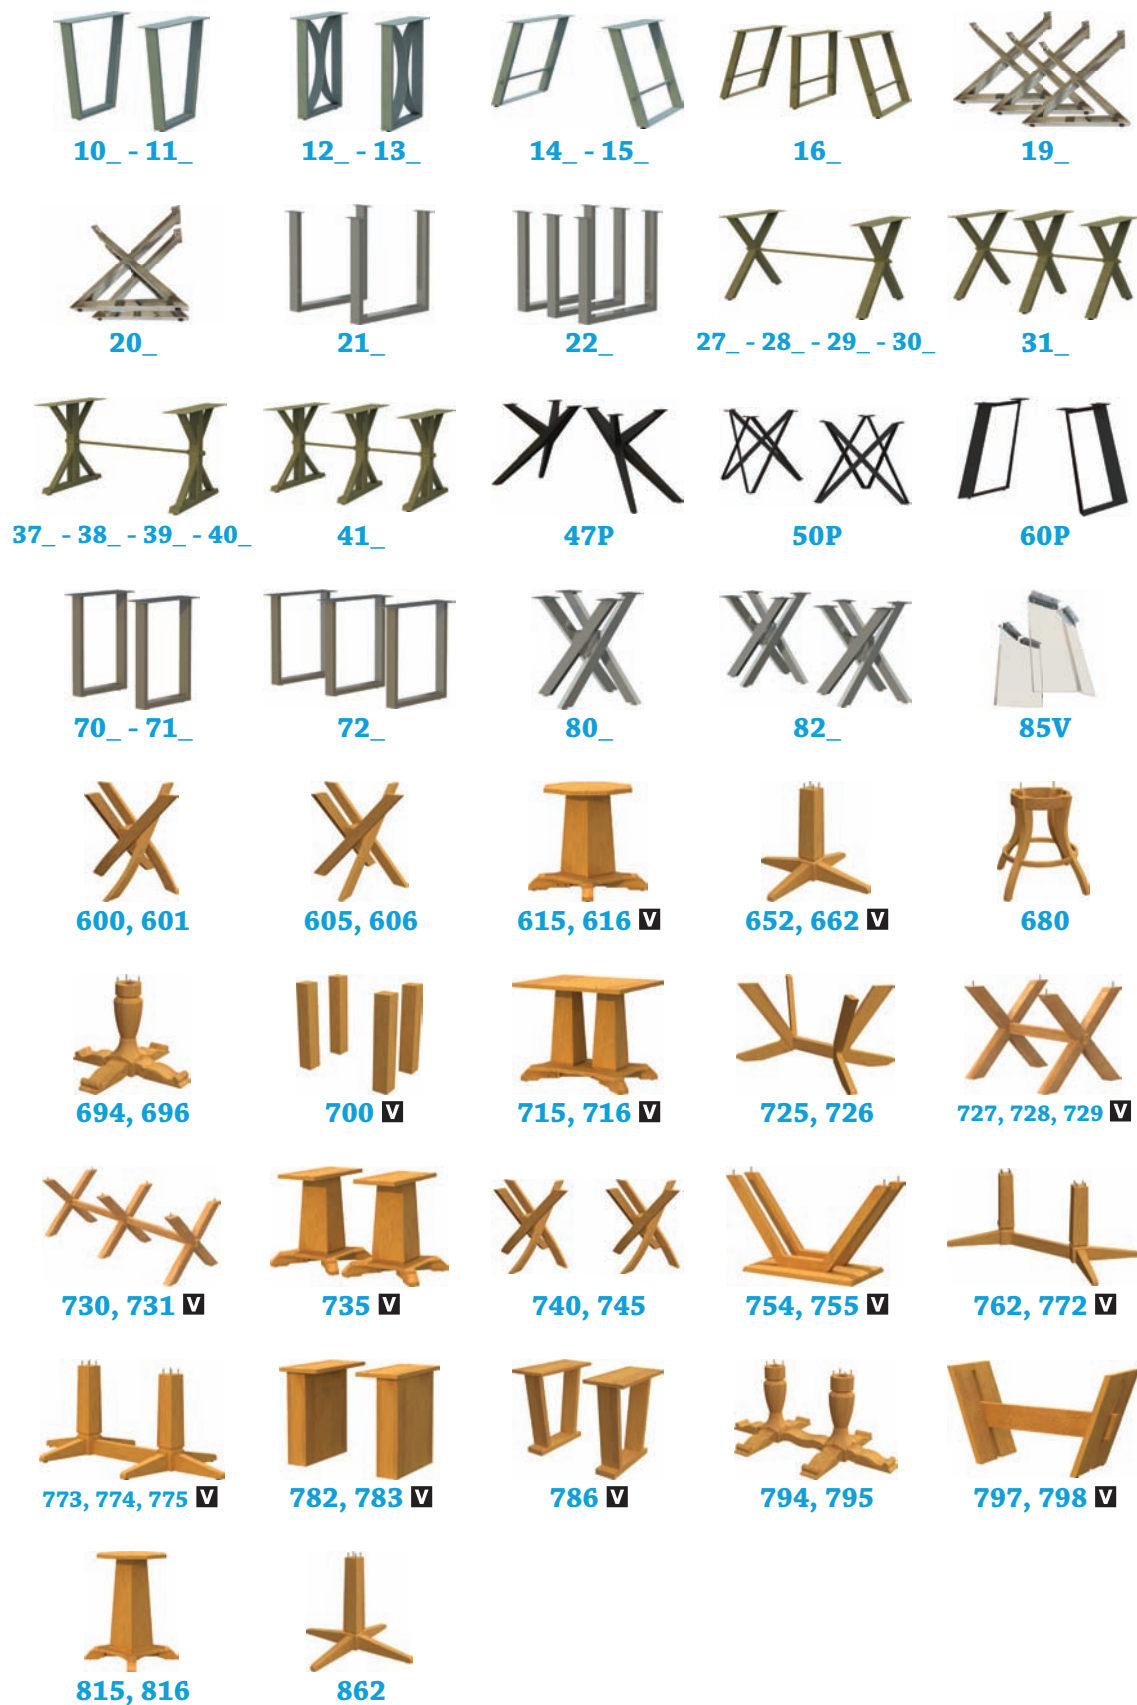

PRESTIGE Collection

1 5/8" thick table top

DINEC
Create. Harmonize. Personalize.

Square & Rectangular table tops

V This icon means that the item is available in Vintage/Wire Brushed finishes.

These 3-leg tables can be used as an extension on 38, 40, 42, 48 and 60" wide rectangular Prestige tables with the E profile. Cannot be used with round or oval tables.

The number of seats might vary with the apron, legs or pedestal selection as well as the chairs choice.

Round & Oval table tops

Special leaves table tops

Please note that there might be width variations between the end extensions and those of the rest of the table due to the grain direction which is different as well as the humidity rate in your home. By ordering this model, you do accept this reality. No service call will be accepted because of this characteristic since it is a normal situation.

* Self-storage leaves available

Tables with self-storage come with self-g geared mechanism available on certain tables and for 1 or 2 leaves only. The additional leaves cannot be stored inside the table.

PRESTIGE Collection

1 5/8" thick table top

DINEC

Create. Harmonize. Personalize.

Pedestals selection for Prestige Collection

Edges 1 5/8" table top selection for Prestige Collection

Legs selection for Prestige Collection