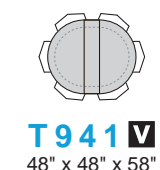

PRESTIGE Collection

1 5/8" thick table top

DINEC
Create. Harmonize. Personalize.

Square & Rectangular table tops

V This icon means that the item is available in Vintage/Wire Brushed finishes.

These 3-leg tables can be used as an extension on 38, 40, 42, 48 and 60" wide rectangular Prestige tables with the E profile. Cannot be used with round or oval tables.

The number of seats might vary with the apron, legs or pedestal selection as well as the chairs choice.

Round & Oval table tops

Special leaves table tops

Please note that there might be width variations between the end extensions and those of the rest of the table due to the grain direction which is different as well as the humidity rate in your home. By ordering this model, you do accept this reality. No service call will be accepted because of this characteristic since it is a normal situation.