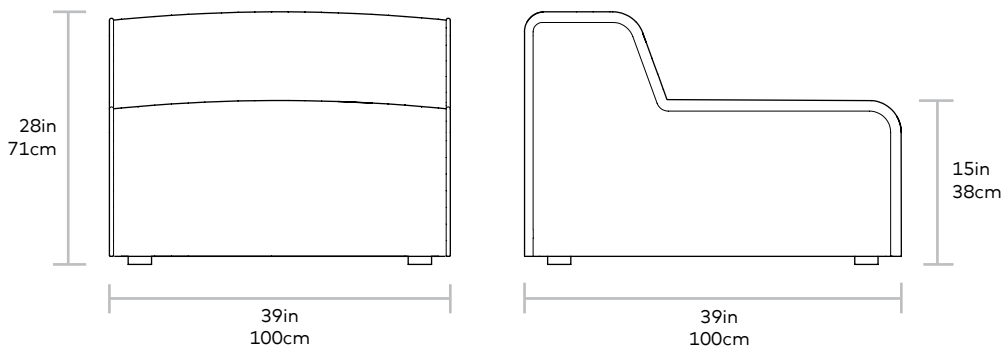

# Nexus Modular Armless Chair **NEW**

**Gus\***

**New**

Seat Height 15 in | 38 cm  
Seat Depth 27 in | 70 cm

**UPHOLSTERY** > Fabric

**BASE** > Inset Solid Wood Block Feet

The Nexus Modular Collection is based on a pair of seating components (Chair and Chaise) which can be combined in a myriad of ways to create a sofa or sectional that is custom-designed for your space. With a low-profile silhouette, and chunky, piped-edge details, the Nexus balances clean-lined Minimalism with a relaxed, bohemian vibe. The beauty of this simple, modular system is that components can be easily reconfigured or arranged separately, which allows the design to adapt to different interior layouts. Environmentally responsible PET fill offers premium comfort to match the relaxed aesthetic. The kiln-dried hardwood frame and block feet are constructed from FSC-Certified wood, in support of responsible forest management.