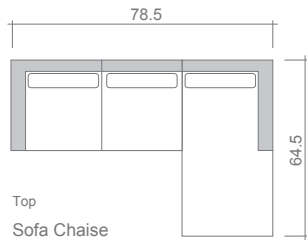

# Marpole Collection

**Arms Detachable:** No

**Sofa Beds Available:** Yes (Dimensions vary to accommodate bed mechanism)

**GENERAL INFORMATION:**

- \*dye-lot of the actual fabric and the swatch may not be exact match
- \*fabric yardage for plain, railroaded 54" bolt
- \*no zipper/inserts in fibre filled toss pillows
- \*overall dimensions may vary +/- 1"
- \*see fabric swatch for exact colour

**SPECIFICATIONS:**

- Back:** Loose
- Back Pillows:** Box band, simple, foam fill
- Body:** Simple
- Seat Cushions:** Box band, simple, 6" thick Foam w/ polyester fibre wrap
- Suspension:** Seat: Webbing | Back: Webbing
- Toss Pillows:** Simple, 18" X 18", fibre fill