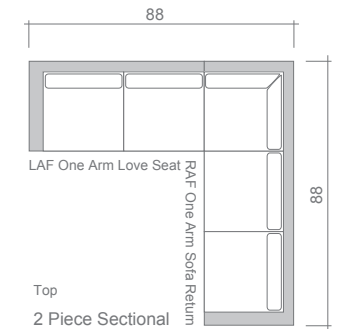

# Marpole Collection

**Arms Detachable:** No

**Sofa Beds Available:** Yes (Dimensions vary to accommodate bed mechanism)

**GENERAL INFORMATION:**

- \*dye-lot of the actual fabric and the swatch may not be exact match
- \*fabric yardage for plain, railroaded 54" bolt
- \*no zipper/inserts in fibre filled toss pillows
- \*overall dimensions may vary +/- 1"
- \*see fabric swatch for exact colour

**SPECIFICATIONS:**

- Back:** Loose
- Back Pillows:** Box band, simple, foam fill
- Body:** Simple
- Seat Cushions:** Box band, simple, 6" thick Foam w/ polyester fibre wrap
- Suspension:** Seat: Webbing | Back: Webbing
- Toss Pillows:** Simple, 18" X 18", fibre fill