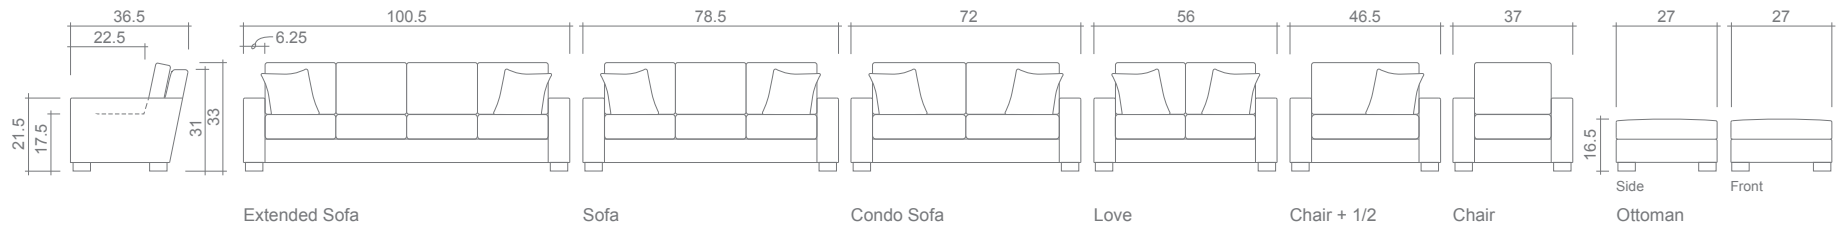

# Marpole Collection

**Arms Detachable:** No

**Sofa Beds Available:** Yes (Dimensions vary to accommodate bed mechanism)

**GENERAL INFORMATION:**

- \*dye-lot of the actual fabric and the swatch may not be exact match
- \*fabric yardage for plain, railroaded 54" bolt
- \*no zipper/inserts in fibre filled toss pillows
- \*overall dimensions may vary +/- 1"
- \*see fabric swatch for exact colour

**SPECIFICATIONS:**

- Back:** Loose
- Back Pillows:** Box band, simple, foam fill
- Body:** Simple
- Seat Cushions:** Box band, simple, 6" thick Foam w/ polyester fibre wrap
- Suspension:** Seat: Webbing | Back: Webbing
- Toss Pillows:** Simple, 18" X 18", fibre fill