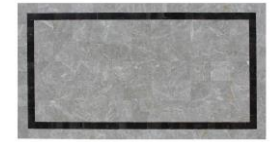

FN50033ASG Limo 30"x60" Bar Table w/UH

Dining Table Top & Base

FN53810-B Catania Pattern-B 48" Round

FN46295ASG-R48 Hamilton Base for 48"

FN53863-B Catania Pattern-B 71"x39" Rect

FN46295ASG-T71 Hamilton Base for 71"x39"