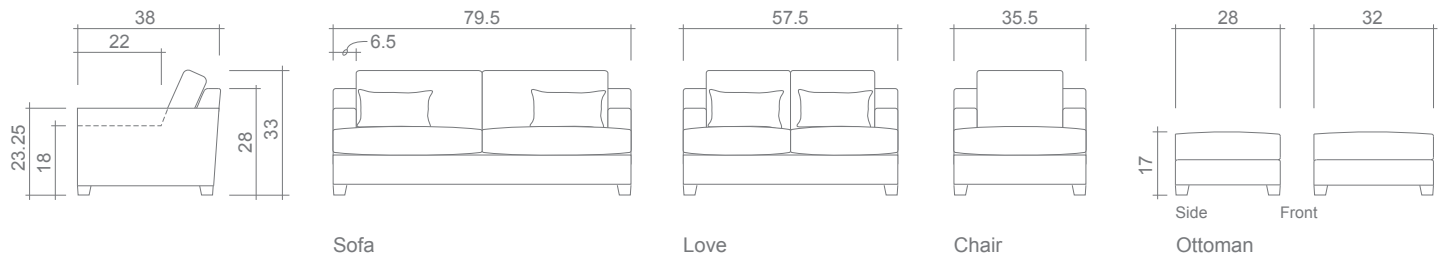

## Keating Collection

**Arms Detachable:** No

**Sofa Beds Available:** Yes (Dimensions vary to accommodate bed mechanism)

**GENERAL INFORMATION:**

- \*dye-lot of the actual fabric and the swatch may not be exact match
- \*fabric yardage for plain, railroaded 54" bolt
- \*no zipper/inserts in fibre filled toss pillows
- \*overall dimensions may vary +/- 1"
- \*see fabric swatch for exact colour

**SPECIFICATIONS:**

- Back:** Loose
- Back Pillows:** Box band, piped, fibre fill
- Body Piping:** Arms & kickplate
- Seat Cushions:** Box band, T-Lug, piped, 7" thick Crown Foam w/ polyester fibre wrap
- Suspension:** Seat: Springs | Back: Webbing
- Toss Pillows:** Box band, piped, kidney, 21.5" X 13.5", fibre fill

**FABRIC**

- Sofa: 15.00
- Loveseat: 12.00
- Chair: 8.75
- Ottoman: 3.25
- One Toss Pillow: 1.00

**(YDS)**

**LEG:**

Diana Dark