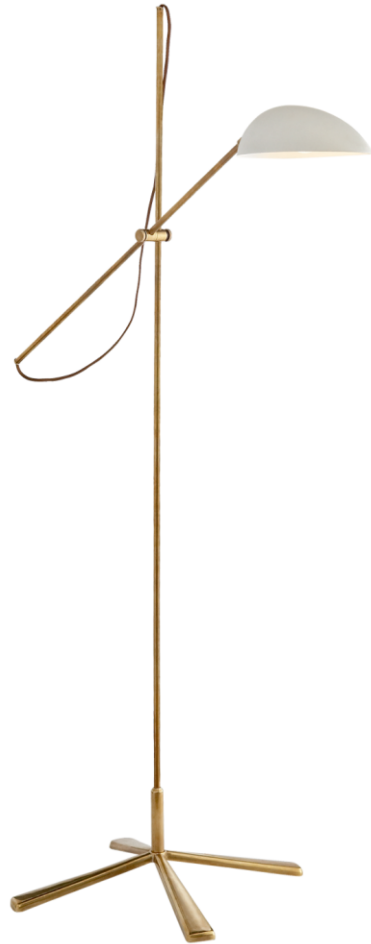

SPEC SHEET

Graphic Floor Lamp

Item # ARN 1501HAB-WHT

Designer: AERIN

Height: 67"

Width: 44"

Base: 23" Round

Finishes: HAB

Shade Treatments: BLK, WHT

Socket: E26 Keyless w/ Foot Switch

Wattage: 60 A

Note: UL Only