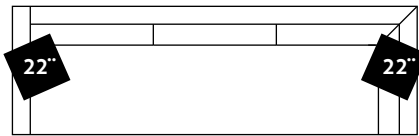

THE **GIA**

N·C MADE

FURNITURE · HAND-BUILT ·

CONFIGURATIONS		WIDTH	DEPTH	HEIGHT
49505	GIA OTTOMAN	32 IN.	23 IN.	17 IN.
49510	GIA CHAIR AND HALF	45 IN.	40 IN.	37 IN.
49530	GIA SOFA	87 IN.	40 IN.	37 IN.
49531	GIA RIGHT ARM CORNER SOFA	107 IN.	40 IN.	37 IN.
49532	GIA LEFT ARM CORNER SOFA	107 IN.	40 IN.	37 IN.
49536	GIA RIGHT ARM SOFA	67 IN.	40 IN.	37 IN.
49537	GIA LEFT ARM SOFA	67 IN.	40 IN.	37 IN.
49561	GIA RIGHT ARM CHAISE LOUNGE	40 IN.	65 IN.	37 IN.
49562	GIA LEFT ARM CHAISE LOUNGE	40 IN.	65 IN.	37 IN.

THE GIA

SHOWN
49537 GIA LEFT ARM SOFA
49561 R. ARM CHAISE LOUNGE

495 GIA

1:50 SCALE SHOWN

49505 | GIA OTTOMAN
 TOTAL | W32" D23" H17"
 SEAT | --- --- ---
 ARMS | --- --- ---

49510 | GIA CHAIR AND HALF
 TOTAL | W45" D40" H37"
 SEAT | W30" D24" H18"
 ARMS | --- --- H26"

49530 | GIA SOFA
 TOTAL | W87" D40" H37"
 SEAT | W72" D24" H18"
 ARMS | --- --- H26"

49531 | R. ARM CORNER SOFA
 TOTAL | W107" D40" H37"
 SEAT | W83" D24" H18"
 ARMS | --- --- H26"

49532 | L. ARM CORNER SOFA
 TOTAL | W107" D40" H37"
 SEAT | W83" D24" H18"
 ARMS | --- --- H26"