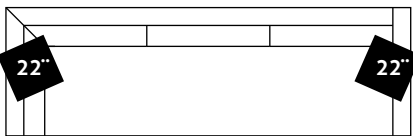

THE **GIA**

N·C MADE

FURNITURE · HAND-BUILT ·

CONFIGURATIONS		WIDTH	DEPTH	HEIGHT
49505	GIA OTTOMAN	32 IN.	23 IN.	17 IN.
49510	GIA CHAIR AND HALF	45 IN.	40 IN.	37 IN.
49530	GIA SOFA	87 IN.	40 IN.	37 IN.
49531	GIA RIGHT ARM CORNER SOFA	107 IN.	40 IN.	37 IN.
49532	GIA LEFT ARM CORNER SOFA	107 IN.	40 IN.	37 IN.
49536	GIA RIGHT ARM SOFA	67 IN.	40 IN.	37 IN.
49537	GIA LEFT ARM SOFA	67 IN.	40 IN.	37 IN.
49561	GIA RIGHT ARM CHAISE LOUNGE	40 IN.	65 IN.	37 IN.
49562	GIA LEFT ARM CHAISE LOUNGE	40 IN.	65 IN.	37 IN.

THE GIA

SHOWN
49537 GIA LEFT ARM SOFA
49561 R. ARM CHAISE LOUNGE

495 GIA

1:50 SCALE SHOWN

49505 | GIA OTTOMAN
 TOTAL | W32" D23" H17"
 SEAT | --- --- ---
 ARMS | --- --- ---

49510 | GIA CHAIR AND HALF
 TOTAL | W45" D40" H37"
 SEAT | W30" D24" H18"
 ARMS | --- --- H26"

49530 | GIA SOFA
 TOTAL | W87" D40" H37"
 SEAT | W72" D24" H18"
 ARMS | --- --- H26"

49531 | R. ARM CORNER SOFA
 TOTAL | W107" D40" H37"
 SEAT | W83" D24" H18"
 ARMS | --- --- H26"

49532 | L. ARM CORNER SOFA
 TOTAL | W107" D40" H37"
 SEAT | W83" D24" H18"
 ARMS | --- --- H26"