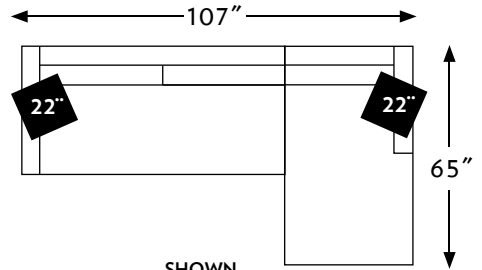

THE **GIA**

N·C MADE

FURNITURE · HAND-BUILT ·

CONFIGURATIONS		WIDTH	DEPTH	HEIGHT
49505	GIA OTTOMAN	32 IN.	23 IN.	17 IN.
49510	GIA CHAIR AND HALF	45 IN.	40 IN.	37 IN.
49530	GIA SOFA	87 IN.	40 IN.	37 IN.
49531	GIA RIGHT ARM CORNER SOFA	107 IN.	40 IN.	37 IN.
49532	GIA LEFT ARM CORNER SOFA	107 IN.	40 IN.	37 IN.
49536	GIA RIGHT ARM SOFA	67 IN.	40 IN.	37 IN.
49537	GIA LEFT ARM SOFA	67 IN.	40 IN.	37 IN.
49561	GIA RIGHT ARM CHAISE LOUNGE	40 IN.	65 IN.	37 IN.
49562	GIA LEFT ARM CHAISE LOUNGE	40 IN.	65 IN.	37 IN.

THE GIA

SHOWN
49537 GIA LEFT ARM SOFA
49561 R. ARM CHAISE LOUNGE

495 GIA

1:50 SCALE SHOWN

49505 | GIA OTTOMAN
 TOTAL | W32" D23" H17"
 SEAT | --- --- ---
 ARMS | --- --- ---

49510 | GIA CHAIR AND HALF
 TOTAL | W45" D40" H37"
 SEAT | W30" D24" H18"
 ARMS | --- --- H26"

49530 | GIA SOFA
 TOTAL | W87" D40" H37"
 SEAT | W72" D24" H18"
 ARMS | --- --- H26"

49531 | R. ARM CORNER SOFA
 TOTAL | W107" D40" H37"
 SEAT | W83" D24" H18"
 ARMS | --- --- H26"

49532 | L. ARM CORNER SOFA
 TOTAL | W107" D40" H37"
 SEAT | W83" D24" H18"
 ARMS | --- --- H26"

49562 | L. ARM CHAISE LOUNGE
 TOTAL | W40" D65" H37"
 SEAT | W32" D50" H18"
 ARMS | --- --- H26"