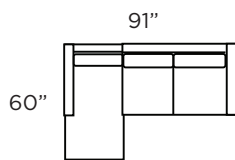

Lounge Left
Love Right

- DU37
- DU25

*available reversed