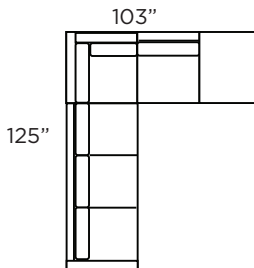

Sofa Left
Corner
Condo Bumper Rt

- DU31
- DU39
- DU41

*available reversed