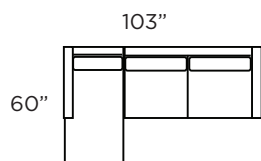

Lounge Left
Condo Right

- DU37
- DU29

*available reversed