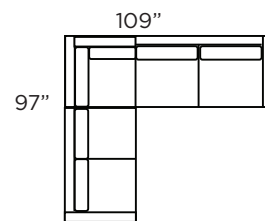

Loveseat Left
Corner
Condo Right

- DU23
- DU39
- DU29

*available reversed