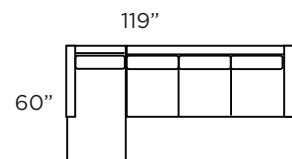

Lounge Left
Sofa Right

- DU37
- DU33

*available reversed