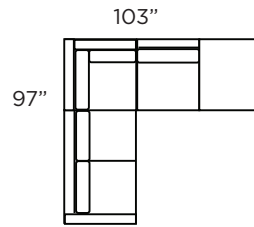

ILLUSTRATION

ITEM

Love Left
Corner
Condo Bumper Rt

- DU23
- DU39
- DU41

*available reversed