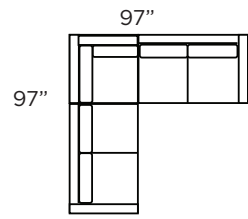

DUBLIN

ILLUSTRATION

ITEM

Love Left
Corner
Love Right

SKUS

- DU23
- DU39
- DU25