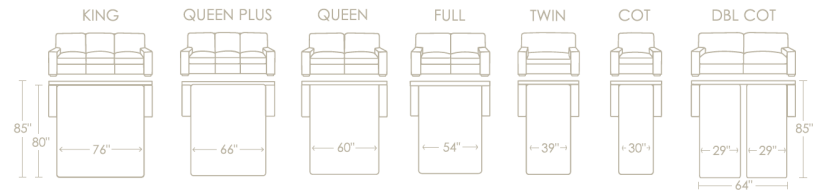

HARRIS

MITCHELL

SULLY

High-leg styles offer a 4" mattress.

LOW LEG

GAINES

KLEIN

LYONS

MADDEN

OLSON

PEARSON

PERRY

Low-leg styles feature 5" mattresses.

Available in seven sizes from cot to king, there's a Comfort Sleeper® that fits your lifestyle and your living space. Each size is a full 80 inches in length — five to 10 inches longer than traditional sleepers.

Endless configurations for the perfect fit in any room.

Left Arm Queen Sleeper with a Right Arm Square Corner Sofa

Left Arm Queen Plus Sleeper with a Right Arm Chaise

Right Arm King Sleeper with a Round Corner and Left Arm Loveseat