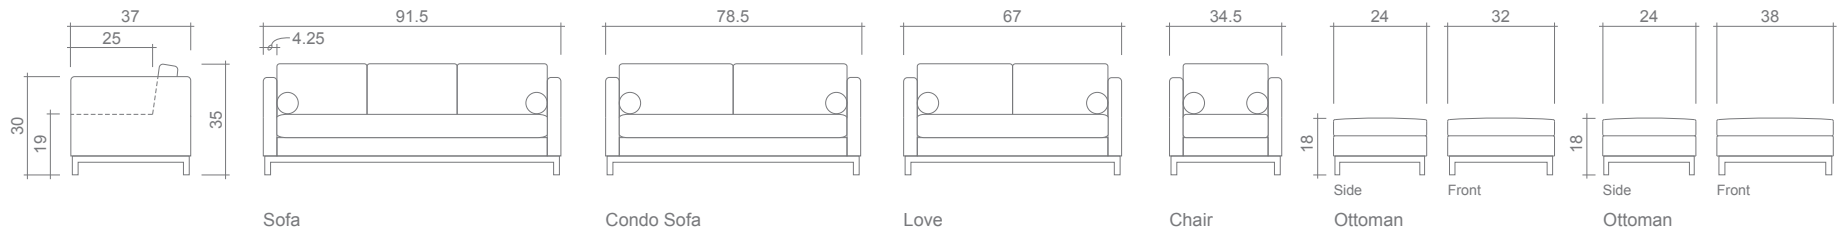

Colby II Collection

Arms Detachable: No

See Hutton Sectional Page for more components

Sofa Beds Available: No

GENERAL INFORMATION:

- *dye-lot of the actual fabric and the swatch may not be exact match
- *fabric yardage for plain, railroaded 54" bolt
- *no zipper/inserts in fibre filled toss pillows
- *overall dimensions may vary +/- 1"
- *see fabric swatch for exact colour

SPECIFICATIONS:

- Back: Loose
- Back Pillows: Box band, top stitch, fibre fill
- Body: Top stitch
- Seat Cushion: Box band, bench, top stitch, 7" thick Crown Foam w/ polyester fibre wrap
- Suspension: Seat: Springs
- Toss Pillows: Bolster, 8" dia X 20", top stitch, foam fill