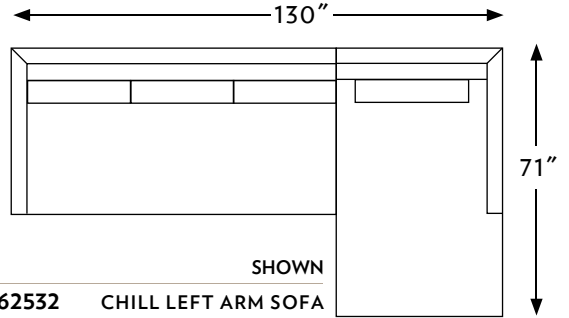

THE CHILL

N·C MADE

FURNITURE · HAND-BUILT ·

CONFIGURATIONS		WIDTH	DEPTH	HEIGHT
62505	CHILL OTTOMAN	41 ^{IN.}	27 ^{IN.}	15 ^{IN.}
62509	CHILL CORNER CHAIR	44 ^{IN.}	44 ^{IN.}	34 ^{IN.}
62510	CHILL TWO ARM CHAIR	52 ^{IN.}	44 ^{IN.}	34 ^{IN.}
62511	CHILL RIGHT ARM CHAIR	48 ^{IN.}	44 ^{IN.}	34 ^{IN.}
62512	CHILL LEFT ARM CHAIR	48 ^{IN.}	44 ^{IN.}	34 ^{IN.}
62513	CHILL ARMLESS CHAIR	41 ^{IN.}	44 ^{IN.}	34 ^{IN.}
62521	CHILL RIGHT ARM LOVESEAT	60 ^{IN.}	44 ^{IN.}	34 ^{IN.}
62522	CHILL LEFT ARM LOVESEAT	60 ^{IN.}	44 ^{IN.}	34 ^{IN.}
62530	CHILL TWO ARM SOFA	90 ^{IN.}	44 ^{IN.}	34 ^{IN.}
62531	CHILL RIGHT ARM SOFA	86 ^{IN.}	44 ^{IN.}	34 ^{IN.}
62532	CHILL LEFT ARM SOFA	86 ^{IN.}	44 ^{IN.}	34 ^{IN.}
62533	CHILL ARMLESS SOFA	82 ^{IN.}	44 ^{IN.}	34 ^{IN.}
62561	CHILL RIGHT ARM CHAISE LOUNGE	44 ^{IN.}	71 ^{IN.}	34 ^{IN.}
62562	CHILL LEFT ARM CHAISE LOUNGE	44 ^{IN.}	71 ^{IN.}	34 ^{IN.}

MUST SPECIFY WITH OR WITHOUT WELT

THE CHILL

625 CHILL | 1:60 SCALE SHOWN

SHOWN
 62532 CHILL LEFT ARM SOFA
 62561 R. ARM CHAISE LOUNGE

			
62505 CHILL OTTOMAN	62509 CHILL CORNER CHAIR	62510 CHILL TWO ARM CHAIR	62511 CHILL RIGHT ARM CHAIR
TOTAL W41" D27" H15"	TOTAL W44" D44" H34"	TOTAL W52" D44" H34"	TOTAL W48" D44" H34"
SEAT W" D" H"	SEAT W41" D24" H15"	SEAT W40" D24" H15"	SEAT W40" D24" H15"
ARMS --- --- ---	ARMS --- --- ---	ARMS --- --- H24"	ARMS --- --- H24"

			
62512 CHILL LEFT ARM CHAIR	62513 CHILL ARMLESS CHAIR	62521 RIGHT ARM LOVESEAT	62522 LEFT ARM LOVESEAT
TOTAL W48" D44" H34"	TOTAL W41" D44" H34"	TOTAL W60" D44" H34"	TOTAL W60" D44" H34"
SEAT W40" D24" H15"	SEAT W41" D24" H15"	SEAT W55" D24" H15"	SEAT W55" D24" H15"
ARMS --- --- H24"	ARMS --- --- ---	ARMS --- --- H24"	ARMS --- --- H24"

	
62561 R ARM CHAISE LOUNGE	62562 L ARM CHAISE LOUNGE
TOTAL W44" D71" H34"	TOTAL W44" D71" H34"
SEAT W38" D46" H15"	SEAT W38" D46" H15"
ARMS --- --- H24"	ARMS --- --- H24"