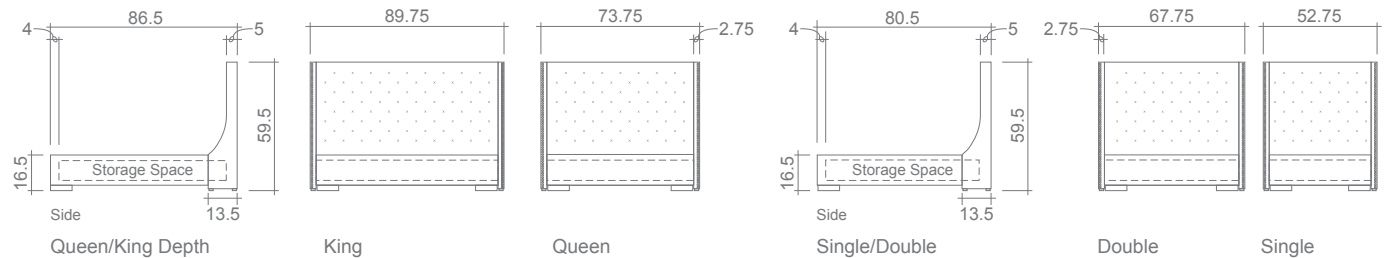

# Chelsea Bed Collection

**Body Fabric:** Polo Cream  
*\*Mattress not included*

**King, Queen & Double Sizes:** Folding (2 halves) metal frame w/ wood slats | **Single Sizes:** Single piece metal frame w/ wood slats

**Also Available:** Headboards & beds without storage (*Dimensions may vary*)

**GENERAL INFORMATION:**

- \*dye-lot of the actual fabric and the swatch may not be exact match
- \*fabric yardage for plain, railroaded 54" bolt
- \*height from top of siderails to top of slats is 2.5"
- \*overall dimensions may vary +/- 1"
- \*see fabric swatch for exact colour

**SPECIFICATIONS:**

- Headboard:** Deep diamond tufted buttons; King-84, Queen-68, Double-60, Single-44
- Nailheads:** On wings, medium size

**ASSEMBLY COMPONENTS:**

- Floorboard (storage bed only)
- Footboard • Headboard
- Siderails w/ hardware • Metal frame w/ slats • Legs

**FABRIC**

- |         |       |
|---------|-------|
| King:   | 15.75 |
| Queen:  | 13.75 |
| Double: | 13.00 |
| Single: | 9.75  |

**(YDS)**

**LEG:**

Footboard/siderails: Mike Dark

Headboard: Glides

Centre leg on slat frame:  
Metal 12" Black