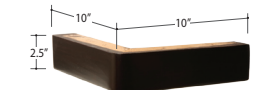

**Also Available:** Headboards & beds without storage (*Dimensions may vary*)

**GENERAL INFORMATION:**

- \*dye-lot of the actual fabric and the swatch may not be exact match
- \*fabric yardage for plain, railroaded 54" bolt
- \*height from top of siderails to top of slats is 2.5"
- \*overall dimensions may vary +/- 1"
- \*see fabric swatch for exact colour

**SPECIFICATIONS:**

- Headboard:** Deep diamond tufted buttons; King-84, Queen-68, Double-60, Single-44
- Nailheads:** On wings, medium size

**ASSEMBLY COMPONENTS:**

- Floorboard (storage bed only)
- Footboard • Headboard
- Siderails w/ hardware • Metal frame w/ slats • Legs

**FABRIC**

- |         |       |
|---------|-------|
| King:   | 15.75 |
| Queen:  | 13.75 |
| Double: | 13.00 |
| Single: | 9.75  |

**(YDS)**

**LEG:**

Footboard/siderails: Mike Dark

Headboard: Glides

Centre leg on slat frame:  
Metal 12" Black