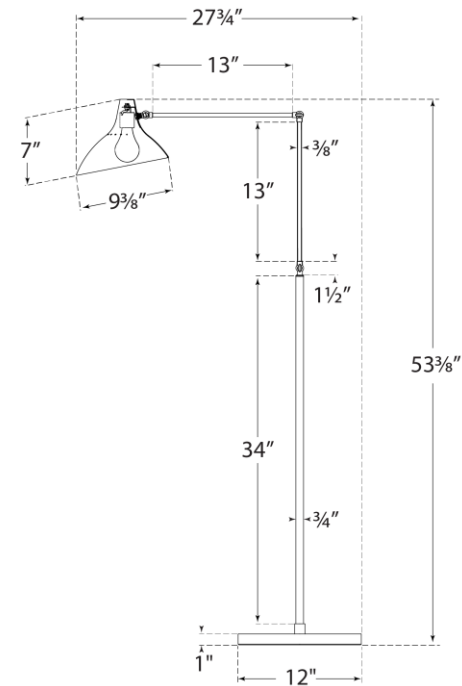

Charlton Floor Lamp

Item # ARN 1006BLK

Designer: AERIN

Height: 51" - 63"

Width: 12"

Extension: 42"

Base: 12" Round

Finishes: BLK, WHT

Socket: E26 Keyless w/ Floor Switch

Wattage: 60 A

Note: UL Only