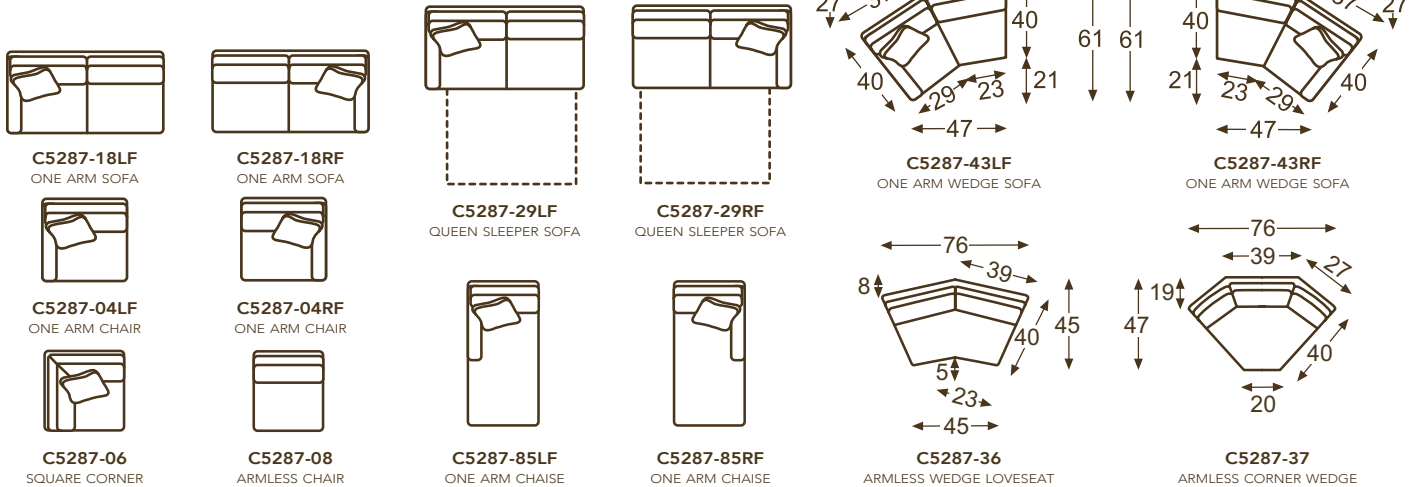

C5287 SECTIONAL SERIES

SHOWN LEFT TO RIGHT

C5287-85LF ONE ARM CHAISE (GROUP A)
C5287-18RF ONE ARM SOFA (GROUP A)

GROUP A

GROUP B

STANDARD WITH SECTIONAL CONNECTORS
 STANDARD CUSHION – naturalLEE

UPHOLSTERY	LEATHER	COVERALLS	OVERALL	INSIDE	SEAT	ARM	BACK RAIL HT.	THROWS
------------	---------	-----------	---------	--------	------	-----	---------------	--------

NOTE: COMPONENTS OF GROUP A AND GROUP B WORK TOGETHER. SEAT AND BACK CUSHIONS IN GROUP A ARE WIDER THAN THE SEAT AND BACK CUSHIONS OF GROUP B.

GROUP A

ONE ARM SOFA	N/A	N/A	C5287-18LF / C5287-18RF	w79 d40 h38	w73 d24 h17	H18	H26	H31	(1) 20x20
ONE ARM QUEEN SLEEPER	N/A	N/A	C5287-29LF / C5287-29RF	w79 d40 h38	w73 d24 h17	H18	H26	H31	(1) 20x20
ONE ARM WEDGE SOFA	N/A	N/A	C5287-43LF / C5287-43RF	w74 d40 h38	w46 d24 h17	H18	H26	H31	(1) 20x20
ONE ARM CHAISE	N/A	N/A	C5287-85LF / C5287-85RF	w37 d75 h38	w31 d57 h17	H18	H26	H31	(1) 20x20
ONE ARM CHAIR	N/A	N/A	C5287-04LF / C5287-04RF	w43 d40 h38	w37 d24 h17	H18	H26	H31	(1) 20x20
SQUARE CORNER	N/A	N/A	C5287-06	w41 d40 h38	w23 d24 h17	H18	—	H31	(1) 20x20
ARMLESS CORNER WEDGE	N/A	N/A	C5287-37	w76 d40 h38	w62 d24 h17	H18	—	H31	NONE
ARMLESS WEDGE LOVESEAT	N/A	N/A	C5287-36	w76 d40 h38	w54 d24 h17	H18	—	H31	NONE
ARMLESS CHAIR	N/A	N/A	C5287-08	w36 d40 h38	w36 d24 h17	H18	—	H31	NONE

GROUP B

CORNERING SOFA	N/A	N/A	C5287-23LF / C5287-23RF	w100 d40 h38	w76 d24 h17	H18	H26	H31	(2) 20x20
ONE ARM LOVESEAT	N/A	N/A	C5287-19LF / C5287-19RF	w59 d40 h38	w53 d24 h17	H18	H26	H31	(1) 20x20
ONE ARM CHAIR	N/A	N/A	C5287-14LF / C5287-14RF	w33 d40 h38	w27 d24 h17	H18	H26	H31	NONE
ARMLESS LOVESEAT	N/A	N/A	C5287-09	w53 d40 h38	w53 d24 h17	H18	—	H31	NONE
ARMLESS CHAIR	N/A	N/A	C5287-07	w26 d40 h38	w26 d24 h17	H18	—	H31	NONE