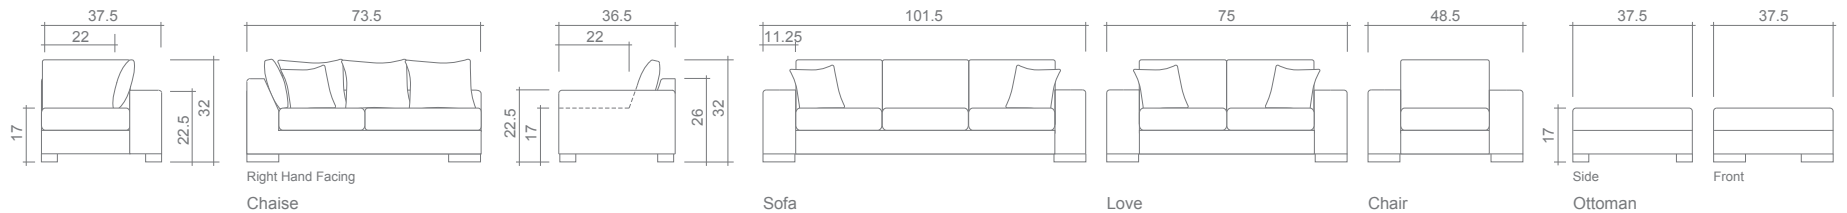

Balmoral Collection

3 Pc Sectional LS/CL/OT

Arms Detachable: Yes (Sofa only)

See Balmoral Sectional Planner for more components

Sofa Beds Available: Yes (Dimensions vary to accommodate bed mechanism)

GENERAL INFORMATION:

- *dye-lot of the actual fabric and the swatch may not be exact match
- *fabric yardage for plain, railroaded 54" bolt
- *no zipper/inserts in fibre filled toss pillows
- *overall dimensions may vary +/- 1"
- *see fabric swatch for exact colour

SPECIFICATIONS:

- Back:** Loose
- Back Pillows:** Box band, top stitch, fibre fill
- Chaise & Chaise Chair Side Pillows:** Simple, 24" X 24", feather/fibre fill
- Body:** Top stitch
- Seat Cushions:** Box band, 6" thick Foam w/ polyester fibre wrap
- Suspension:** Seat: Webbing | Back: Webbing
- Toss Pillows:** Simple, 18" X 18", fibre fill