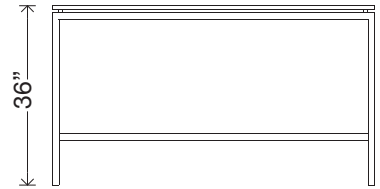

BARLOW 60

HGTA732
marble,
stainless
steel

BARLOW 60 counter height

size : 60 x 21 $\frac{3}{4}$ x 36"

SKU colours :

HGTA732 marble | stainless
steel

minimum order : 1

multiples 1

of : box 1 62 x 24 x 4"

size : box 1 5 ply cardboard

details : box 61 x 23 x 37"

box 2 size : 5 ply cardboard

box details : box with wooden

cuft : crate 33.49

gw : 157 lbs

nw : 138 lbs

cbm : 0.95

shipping format : LTL

assembly instructions : supplied

technical details :

1" marble top

brushed stainless steel

frame adjustable feet

← 21.75" →