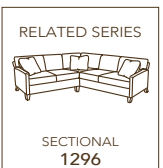

1296-03 SOFA

L1296-03 SOFA

STANDARD WITH MEDIUM NAIL HEAD

C1296-03 SOFA

1296-33

1296-33

 STANDARD WITH TOPSTITCHING
 STANDARD CUSHION – Haven

	UPHOLSTERY	LEATHER*	COVERALLS	OVERALL	INSIDE	SEAT	ARM	BACK RAIL HEIGHT	STD THROWS
 EXTRA LONG SOFA	1296-44	L1296-44 LS1296-44	C1296-44	W107 D36 H34	W100 D23 H18	H17	H24	H34	NONE
 WEDGE SOFA	1296-33	L1296-33 LS1296-33	C1296-33	W99 D45 H34	W70 D23 H18	H17	H24	H34	NONE
 SOFA	1296-03	L1296-03 LS1296-03	C1296-03	W83 D36 H34	W76 D23 H18	H17	H24	H34	NONE
 TWO CUSHION SOFA	1296-32	L1296-32 LS1296-32	C1296-32	W83 D36 H34	W76 D23 H18	H17	H24	H34	NONE
 APARTMENT SOFA	1296-11	L1296-11 LS1296-11	C1296-11	W72 D36 H34	W65 D23 H18	H17	H24	H34	NONE
 LOVESEAT	1296-02	L1296-02 LS1296-02	C1296-02	W59 D36 H34	W52 D23 H18	H17	H24	H34	NONE
 CHAIR	1296-01	L1296-01 LS1296-01	C1296-01	W31 D34 H33	W24 D21 H17	H17	H24	H33	NONE
 SWIVEL CHAIR	1296-01SW	L1296-01SW LS1296-01SW	C1296-01SW	W31 D34 H33	W24 D21 H17	H17	H24	H33	NONE
 OTTOMAN	1296-00	L1296-00	C1296-00	W23 D18 H14	—	—	—	—	—

*THE 1296 SERIES IS AVAILABLE AS A LEATHER SLIPCOVER (LS).

 SECTIONAL
 1296