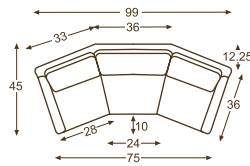

1296-03 SOFA

L1296-03 SOFA

STANDARD WITH MEDIUM NAIL HEAD

C1296-03 SOFA

1296-33

1296-33

 STANDARD WITH TOPSTITCHING
 STANDARD CUSHION – Haven

	UPHOLSTERY	LEATHER*	COVERALLS	OVERALL	INSIDE	SEAT	ARM	BACK RAIL HEIGHT	STD THROWS
 EXTRA LONG SOFA	1296-44	L1296-44 LS1296-44	C1296-44	W107 D36 H34	W100 D23 H18	H17	H24	H34	NONE
 WEDGE SOFA	1296-33	L1296-33 LS1296-33	C1296-33	W99 D45 H34	W70 D23 H18	H17	H24	H34	NONE
 SOFA	1296-03	L1296-03 LS1296-03	C1296-03	W83 D36 H34	W76 D23 H18	H17	H24	H34	NONE
 TWO CUSHION SOFA	1296-32	L1296-32 LS1296-32	C1296-32	W83 D36 H34	W76 D23 H18	H17	H24	H34	NONE
 APARTMENT SOFA	1296-11	L1296-11 LS1296-11	C1296-11	W72 D36 H34	W65 D23 H18	H17	H24	H34	NONE
 LOVESEAT	1296-02	L1296-02 LS1296-02	C1296-02	W59 D36 H34	W52 D23 H18	H17	H24	H34	NONE
 CHAIR	1296-01	L1296-01 LS1296-01	C1296-01	W31 D34 H33	W24 D21 H17	H17	H24	H33	NONE
 SWIVEL CHAIR	1296-01SW	L1296-01SW LS1296-01SW	C1296-01SW	W31 D34 H33	W24 D21 H17	H17	H24	H33	NONE
 OTTOMAN	1296-00	L1296-00	C1296-00	W23 D18 H14	—	—	—	—	—

*THE 1296 SERIES IS AVAILABLE AS A LEATHER SLIPCOVER (LS).

 SECTIONAL
 1296