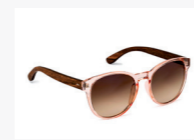

THE PINK DRAGON