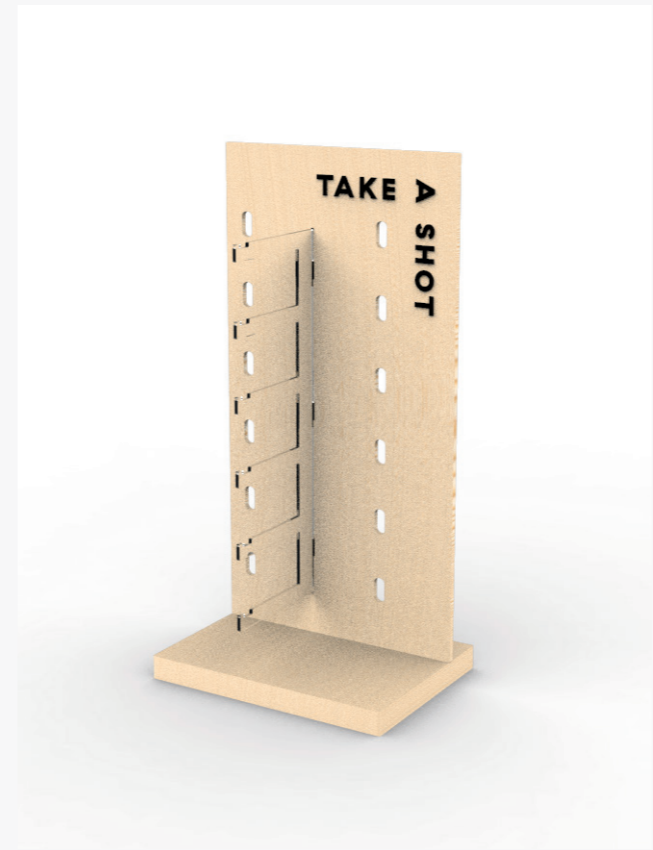

White or Havana /
Grey transparent or Brown transparent

INTO NIRVANA

Clear Grey or Havana / Grey

BACK TO THE FUTURE

Tea or Havana / Brown or Grey

POINT OF SALE

SUNGLASSES DISPLAY 6

BRAND IMAGE FOREX