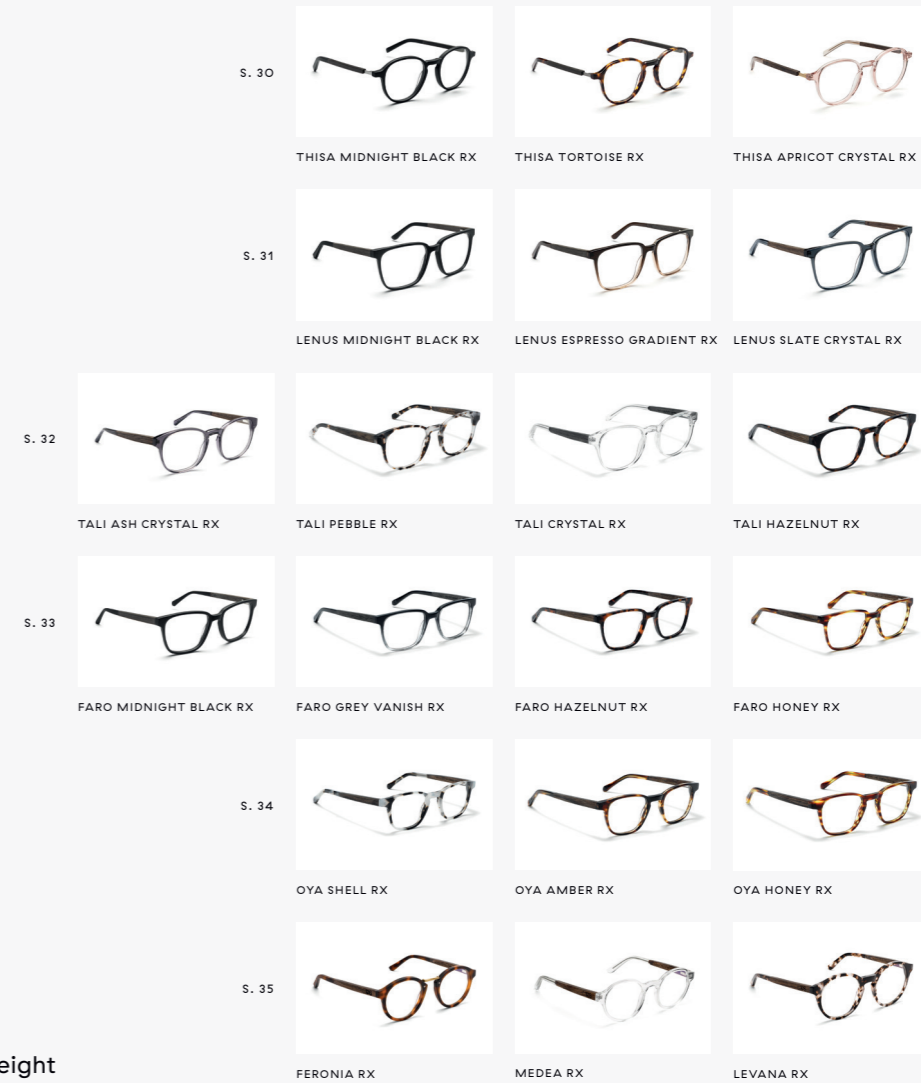

DAMIEN
Black / Smoke

DAMIEN
Crystal / Green

DAMIEN
Ash Crystal / Brown

DORIAN GRAY
Silver / Blue Gradient

RX EYEWEAR

RX EYEWEAR The TAKE A SHOT RX-Collection consists of eight high quality eyewear models that are designed with prescription in mind. All frames are made from finest grade acetates and the wooden temples with layer technology feature acetate tips that can be easily adjusted.

TAKE A SHOT

Front Material Handcraftet Acetate
 Temple Material Layered Wood & Metal Core
 Lenses Material Demo
 Hinges OBE Fixed Hinges
 Measurements 48 - 21 - 145

*Acetate tips allow easy adjustments,
 suitable for corrective lenses*