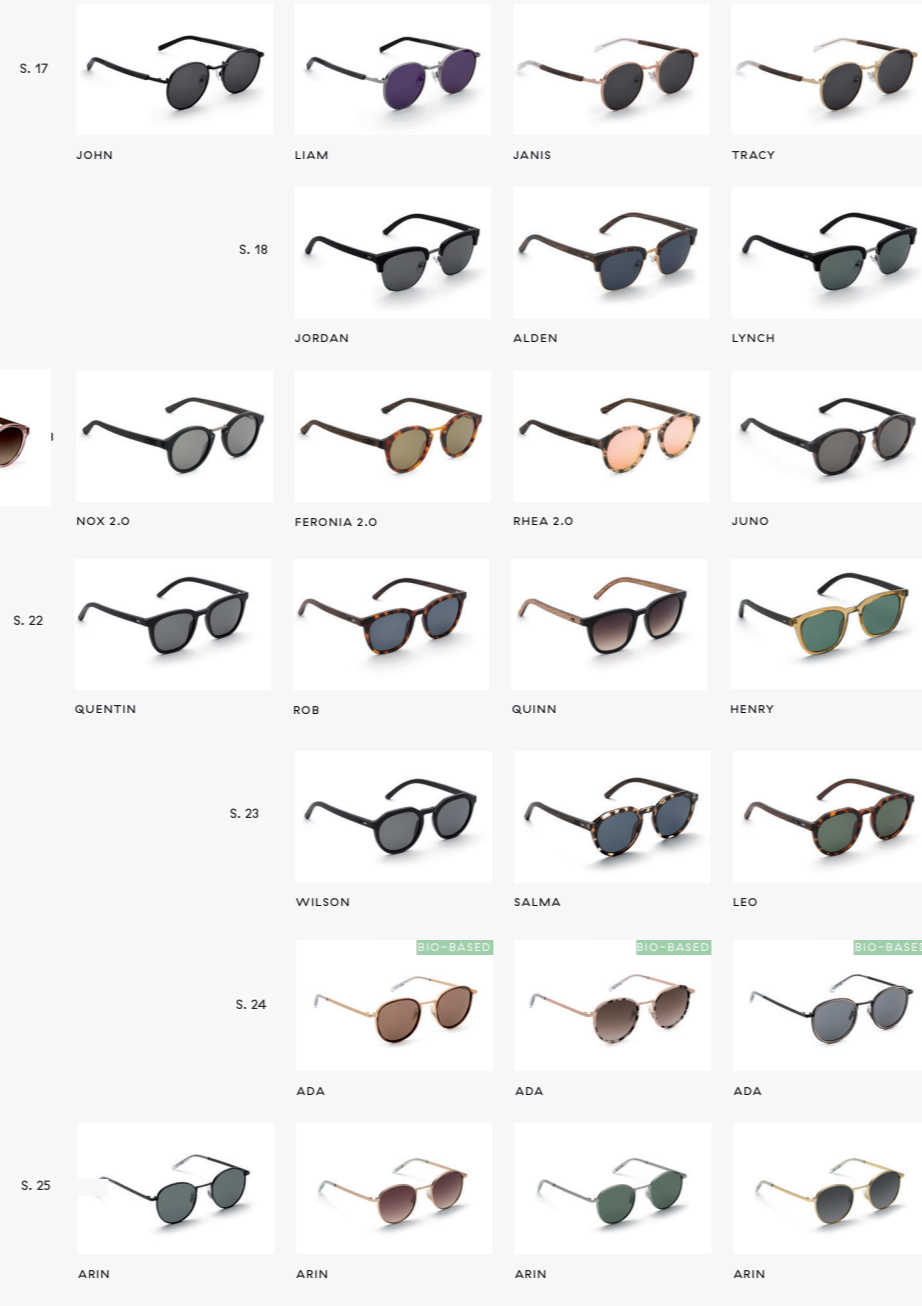

LOST IN SPACE

IRON HEINRICH

TOM THUMB

CLEVER HANS

TAKE A SHOT

SUNGLASSES

TAKE A

SHOT