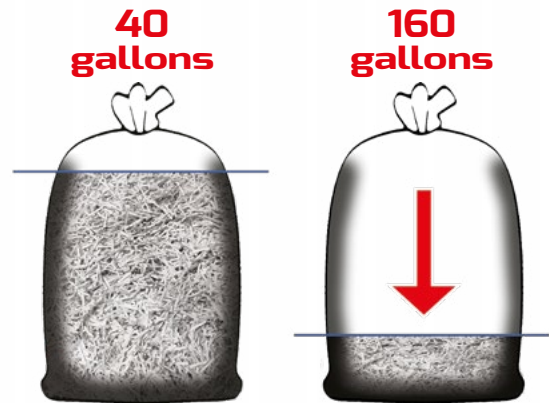

PROGRESSIVE BUSINESS SYSTEMS 
Optimizing Today's Office Operations

www.pbsoffice.com * sales@pbsoffice.com

800-359-0364

1393 Duncan Lane, Suite 600
Auburn, GA 30011

KOBRA® AF.2 COMPACTOR

KOBRA AF.2 Auto-feed/Auto-compact shredder is **the most innovative and fastest automatic shredder** available in the global market. Its **incredible 50 sheet per minute speed** together with the **exclusive compacting system** allows walk-away fast shredding of large quantities of documents.