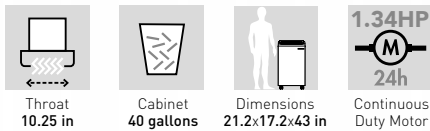

PROGRESSIVE BUSINESS SYSTEMS 
Optimizing Today's Office Operations

www.pbsoffice.com * sales@pbsoffice.com

800-359-0364

1393 Duncan Lane, Suite 600
Auburn, GA 30011

KOBRA® AF.2 COMPACTOR

KOBRA AF.2 Auto-feed/Auto-compact shredder is **the most innovative and fastest automatic shredder** available in the global market. Its **incredible 50 sheet per minute speed** together with the **exclusive compacting system** allows walk-away fast shredding of large quantities of documents.