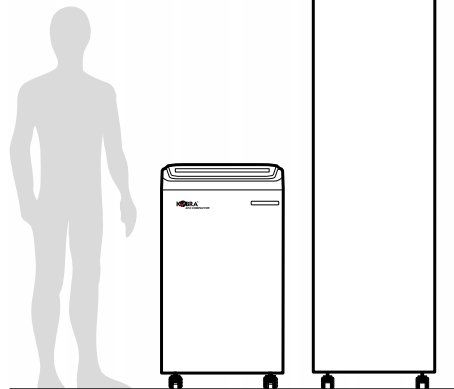

NEW

KOBRA AF.2 COMPACTOR

Increase by 4 times the size of your cabinet!

AUTO-FEED/AUTO-COMPACT OIL-FREE SHREDDER

Exclusive high speed **automatic autofeed system** for the shredding of large volumes of documents. The automatic feed system allows walk-away shredding of large quantities of documents (up to 400 sheet paper tray). The **automatic paper compacting system** reduces the volume of shredded paper by 4 times to optimize bag capacity and avoid frequent emptyings.

Increase by 4 times to 160 gallons the size of your cabinet with the Kobra Auto-Compact cutting edge technology

INTEGRATED AUTOMATIC COMPACTOR

Reduces the volume of shredded paper by 4 times to optimize bag capacity and avoid frequent emptyings of the bag