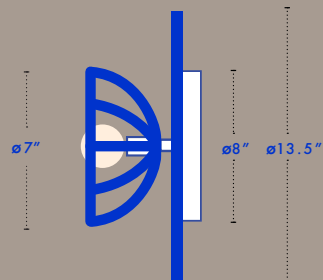

ø13.5"

7.5"

RAY SCONCE

DIMENSIONS	FIXTURE (W/BULB):	13.5" DIA. X 7.5"D
	CANOPY:	8" DIA. X 3/4"H
MATERIAL	PRONG FIXTURE:	STONEWARE OR TERRACOTTA
	BACKPLATE:	STONEWARE OR TERRACOTTA
	LAMPING/CANOPY:	UNFINISHED BRASS
FINISHES		TERRACOTTA
		CACAO/LOAM
LAMPING		E12 BASE CAP (BULB NOT PROVIDED)